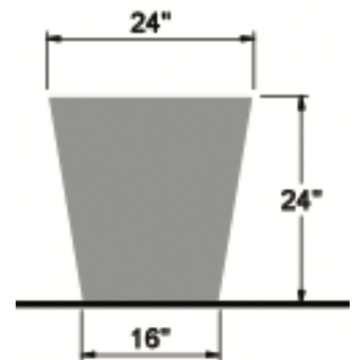

LUNARES OUTDOORS™
SAN FRANCISCO

DJEMBE PLANTER LARGE

SKU #2032

MATERIAL: 100% Recycled Aluminum

DRAINAGE:

- 3 holes - approx 1" diameter
- Custom size available to function with irrigation and draining

FINISH: Bronze
Additional finish colors available