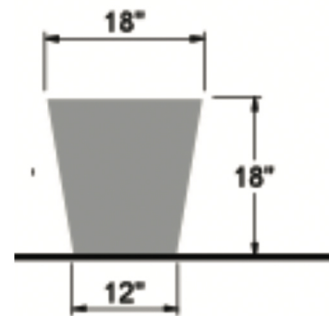

### DRAINAGE:

- Standard diameter hole - approx 1"
- Custom size available to function with irrigation and draining

**FINISH:** Bronze  
Additional finish colors available

Djembe  
Planter,  
Medium  
Sku#2031 p.7