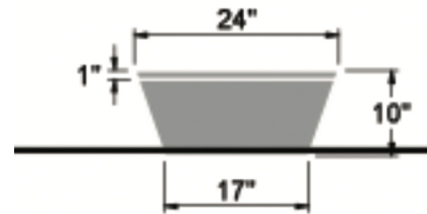

### DRAINAGE:

- 3 holes - approx 1" diameter
- Custom size available to function with irrigation and draining

**FINISH:** Bronze  
Additional finish colors available

Djembe  
Round Tabletop  
Planter, Large  
Sku#2001 p.8