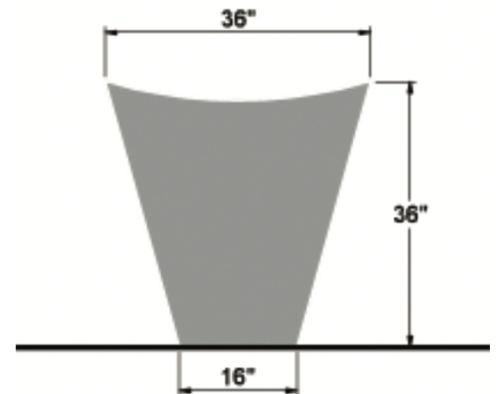

Miyake
Tall Planter, XLarge
Sku#1033 p.5