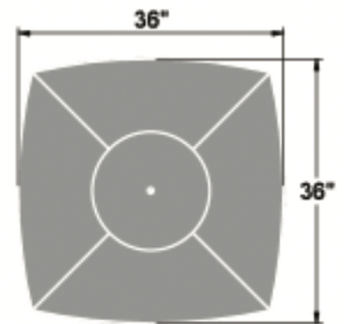

Miyake
Tall Planter, XLarge
Sku#1033 p.5