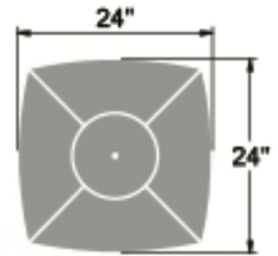

LUNARES OUTDOORS™
SAN FRANCISCO

MIYAKE TALL PLANTER LARGE

SKU #1032

MATERIAL: 100% Recycled Aluminum

DRAINAGE:

- 3 holes - approx 1" diameter
- Custom size available to function with irrigation and draining