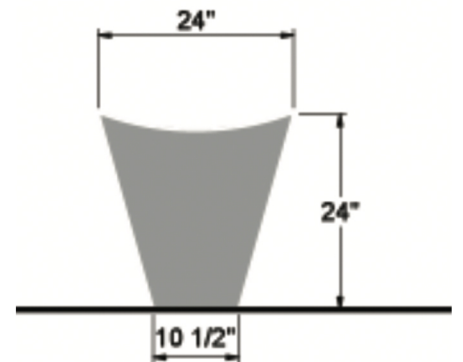

Miyake
Tall Planter, Large
Sku#1032 p.5