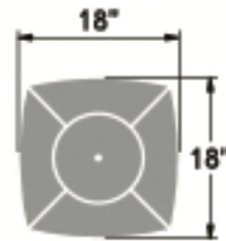

Miyake
Tall Planter, Medium
Sku#1031 p.5