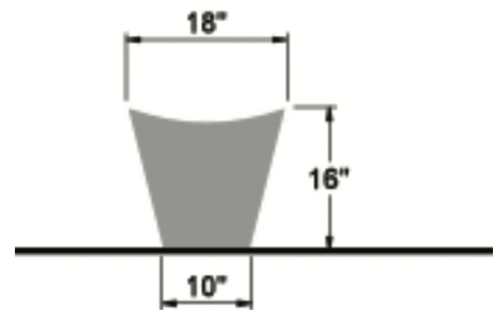

Miyake
Tall Planter, Medium
Sku#1031 p.5