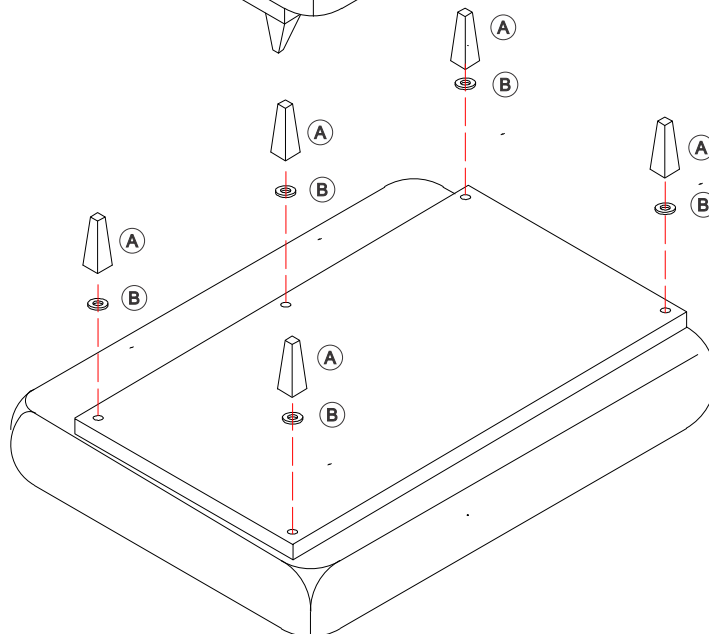

memomad

DENVER

SOFÁ CAMA

A	 180x60x30mm	05
B	 Ø500x3mm	05