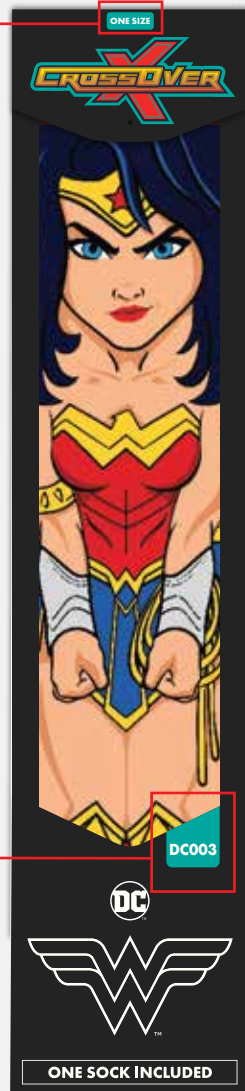

COLOR CODE:

COMMON

UNCOMMON

RARE

ULTRA RARE

WHERE TO SPOT COLOR CODE...

1. SIZE TAB

2. STYLE CODE

3. CHARACTER CARD

SCAN QR CODE FOR FUN INFO ON EACH CHARACTER.

DC001

SUPERMAN

DC002

BATMAN

DC003

WONDER WOMAN