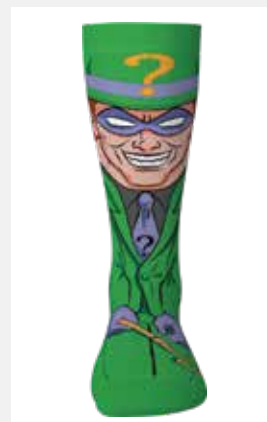

3. CHARACTER CARD

SCAN QR CODE FOR FUN INFO ON EACH CHARACTER.

DC001

SUPERMAN

DC002

BATMAN

DC003

WONDER WOMAN

DC004

AQUAMAN

DC005

FLASH

DC006

CYBORG

DC007

JOKER

DC009

POISON IVY

DC010

BATMAN (RETURNS)

DC011

SHAZAM

DC012

GREEN LANTERN

DC013

RIDDLER

■ DC014

CATWOMAN (RETURNS)

■ DC015

TWO-FACE

THE SUICIDE SQUAD

■ SS001