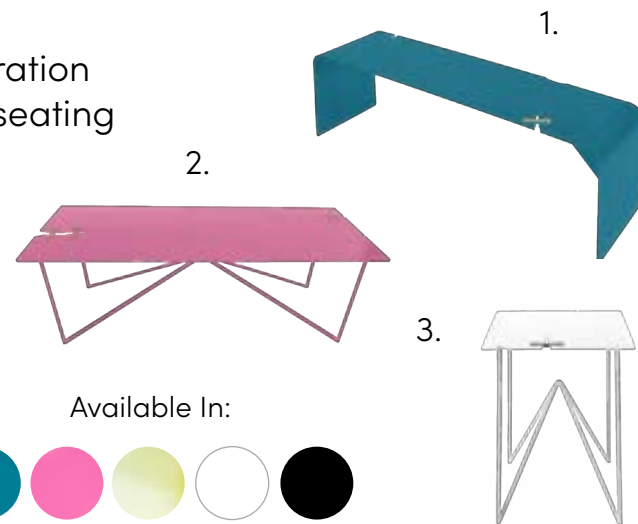

Ethan Abramson: An exclusive collaboration using 5 abc colors for indoor/outdoor seating and tables.

1. Steel Forest Bench: \$5,600
2. Steel Forest Coffee Table: \$5,200
3. Steel Forest Side Table: \$3,500