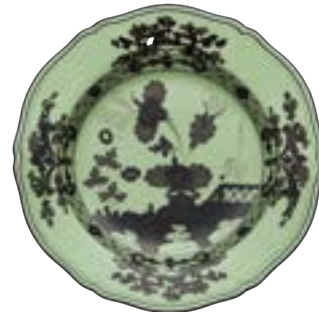

Adelaide Large Dinner Plate
\$134

Auricula Soup Plate
\$124

Dining

Ginori 1735: These stunning pieces of handmade porcelain dinnerware are each a work of art and a piece of history. Our new expanded assortment includes full dinnerware service in 6 eye-catching colors: Malachite, Bario, Azalea, Iris, Albus, + Vermiglio.

Oriente Dinner Plates
Starting at \$125

Oriente Bario
Charger Plate
\$185

Oriente Azalea
Flat Bread Plate
\$105

Oriente Mug,
Albus
\$145

Oriente Porpora
Ming Vase
Starting at \$670

Oriente Round
Box with Cover, Iris Gold
\$210