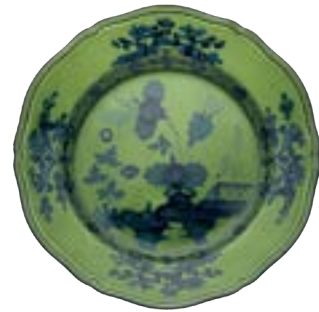

Butterfly Dish
\$88

Dining

Astier de Villatte: This Paris-based atelier is renowned for whimsical ceramics that are handmade from black terracotta and finished with their trademark white porcelain glaze. abc was the first retailer outside of Paris to carry Astier de Villatte and we are honored to host over 350 unique styles of dinnerware, decor + fragrance.

Adelaide Large Dinner Plate
\$134

Auricula Soup Plate
\$124

Dining

Ginori 1735: These stunning pieces of handmade porcelain dinnerware are each a work of art and a piece of history. Our new expanded assortment includes full dinnerware service in 6 eye-catching colors: Malachite, Bario, Azalea, Iris, Albus, + Vermiglio.