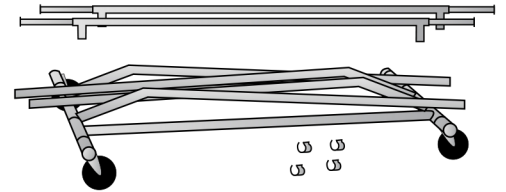

Assembly Instructions

Quality Fabricators®
| **ZRACKS.COM**
1-877-637-3712

Double Collapsible Salesman (666742)

PARTS LIST

1. Base with upright arms (x1)
2. Casters (x4)
3. Hangbar (x2)
4. Clamps (x4)
5. Screws (x4)
6. Washers (x4)

ASSEMBLY INSTRUCTIONS

1. Remove rack from carton.
2. Place rack on ground and unfold upright arms.
3. Insert two hang bars on the four upright arms.
4. If NEEDED: Attach 4 clamps to base with supplied screws and washers. These clamps can hold hang rails when not in use.
5. Extend pull-out extensions if needed.