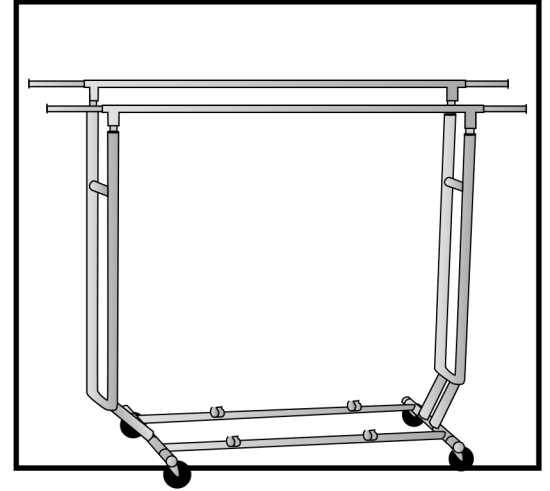

Assembly Instructions

Quality Fabricators®
| **ZRACKS.COM**
1-877-637-3712

Double Collapsible Salesman (666742)

PARTS LIST

1. Base with upright arms (x1)
2. Casters (x4)
3. Hangbar (x2)
4. Clamps (x4)
5. Screws (x4)
6. Washers (x4)

ASSEMBLY INSTRUCTIONS

1. Remove rack from carton.
2. Place rack on ground and unfold upright arms.
3. Insert two hang bars on the four upright arms.
4. If NEEDED: Attach 4 clamps to base with supplied screws and washers. These clamps can hold hang rails when not in use.
5. Extend pull-out extensions if needed.