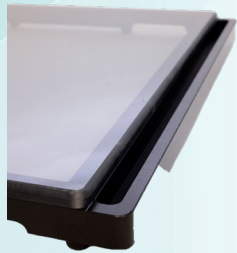

Lateral Weight Bearing Cover

Digital Radiography

Our latest panel protection is constructed of a high-density polyethylene frame and smoked polycarbonate top, offering protection up to 425 lbs.

- *Easy lift handle makes removal and carrying a breeze*
- *Non-skid rubber feet that maintain the correct placement even on hard surfaces*
- *Slots on outer edges machined with precision for perfect vertical positioning*
- *Available for cassette sized DR panels in either 10x12 in. or 14x17 in.*