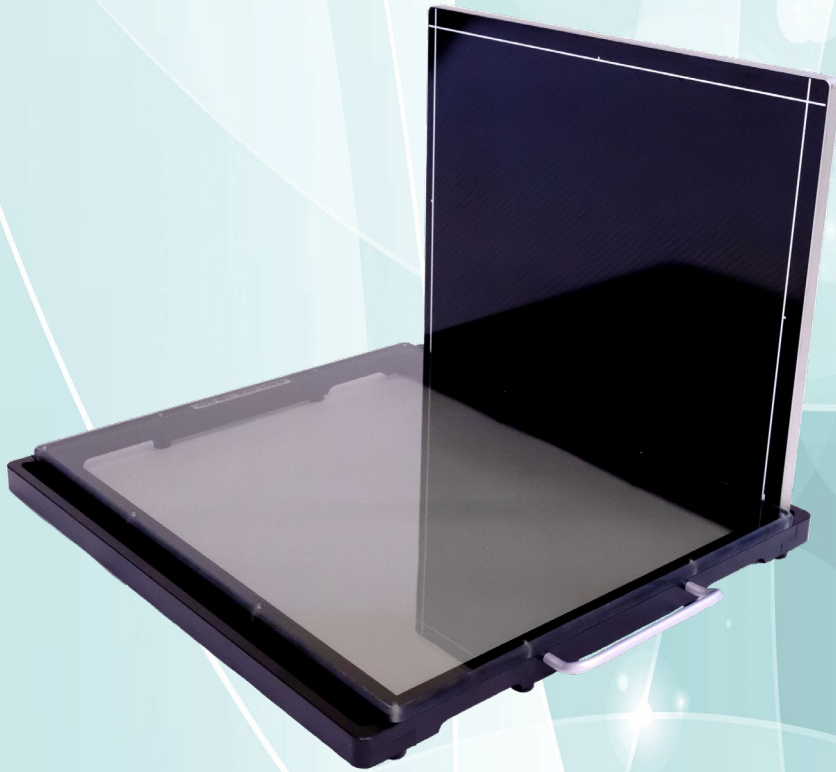

Lateral Weight Bearing Cover

Digital Radiography

Our latest panel protection is constructed of a high-density polyethylene frame and smoked polycarbonate top, offering protection up to 425 lbs.

- *Easy lift handle makes removal and carrying a breeze*
- *Non-skid rubber feet that maintain the correct placement even on hard surfaces*
- *Slots on outer edges machined with precision for perfect vertical positioning*
- *Available for cassette sized DR panels in either 10x12 in. or 14x17 in.*