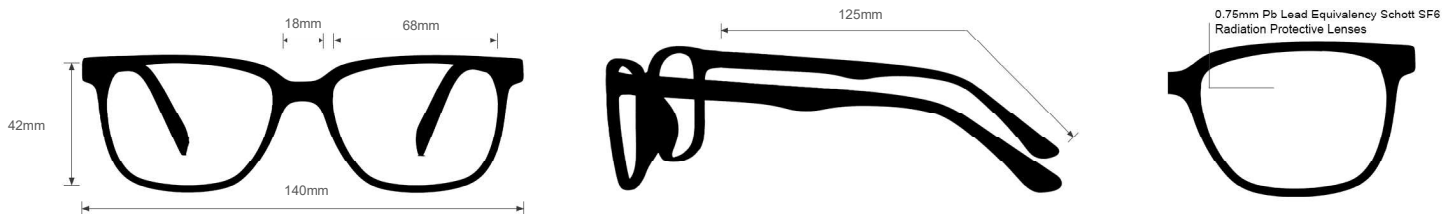

RADIATION SAFETY GLASSES

Radiation Glasses Wiley X Boss

FRAME INFORMATION

The radiation glasses Wiley X Boss feature high quality, distortion-free SF-6 Schott glass radiation-reducing lenses with 0.75mm Pb lead equivalency protection. The radiation safety glasses Wiley X Boss have clear CE Certified Lens and weight 90 g. These radiation glasses Wiley X Boss are prescription available. Made of high-quality plastic, it is a durable and lightweight rectangular, wrap around frame. These Wiley X lead glasses feature foam eyecup, removable facial cavity seal and rubberized temple bars. These prescription Wiley X radiation glasses are available in matte black.

SPECIFICATION

SIZE: 68-18-125

WEIGHT: 89g

PROTECTION LEVEL: 0.75mm Pb LE

COLOR: 1 Color Available

MATERIAL: Plastic

SHAPE: Wrap Around

PRESCRIPTION AVAILABLE: Yes