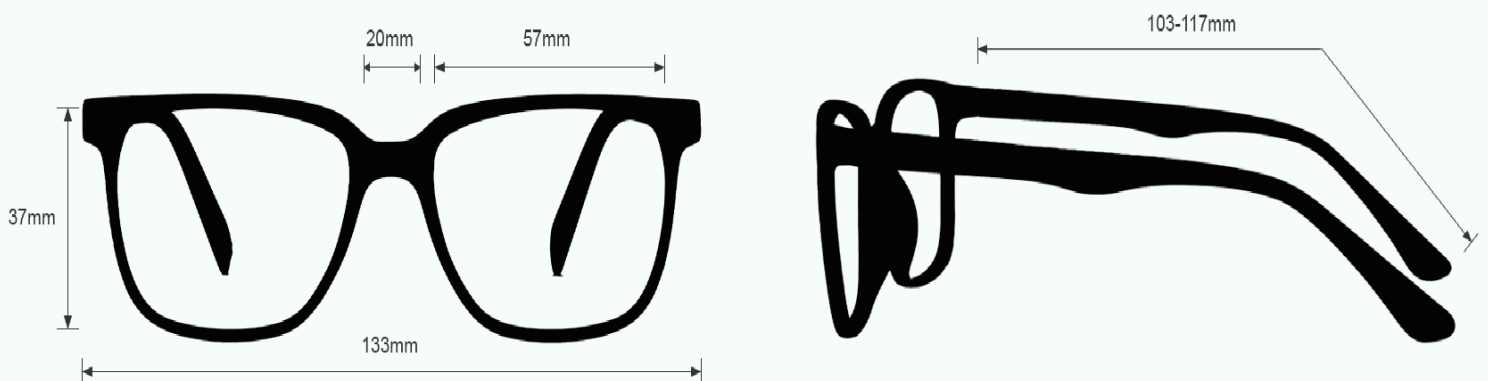

W570 LASER SAFETY GLASSES 300

PRODUCT INFORMATION

PHILLIPS-SAFETY.COM

COPYRIGHT ©2025. ALL RIGHTS RESERVED

PHILLIPS SAFETY
PRODUCTS INC.

PRODUCT INFORMATION
W570 LASER SAFETY GLASSES 300

The W570 laser safety glasses have a glass orange lens filter that provides laser protection. These laser glasses have excellent visible light transmission. In addition, the W570 laser safety glasses have ANSI Z87.1 plus ANSI Z136.1 safety standards. These laser safety glasses 300 is a durable and lightweight rectangular frame. Made of high-quality plastic, the 300 laser safety glasses feature adjustable temples and permanent side shields. These Phillips Safety laser safety glasses are available in black. Plus, it is prescription available.

FRAME SPECIFICATION

LASER PROTECTIVE EYEWEAR

LENS FILTER SPECIFICATIONS

PROTECTION OPTION UV, Excimer, AKP, CO2

LENS BLANK PART NUMBER LS-W570

LENS SPECIFICATION

PROTECTION SPECIFICATIONS

OD 6+ @190-535nm
OD 6+ @5000-10600nm

LENS TYPE W570

MATERIAL Glass

SAFETY RATING ANSI Z87.1, ANSI Z36.1

VISIBLE LIGHT TRANSMISSION 75%

COLOR Orange

WAVELENGTH CHART

This is to certify that our product listed above meets all Safety Requirements as specified by ANSI Z87.1 and is manufactured to the tolerances required by law. This filter has been tested and conforms to ANSI Z136.1 standards for Laser protection. They are manufactured by Phillips Sadert Products, Inc. in the City of Middlesex, County of Middlesex, and State of New Jersey in the United States of America. All components and final assemblies are included and originate from our location at 123 Lincoln Boulevard, Middlesex, NJ 08846.