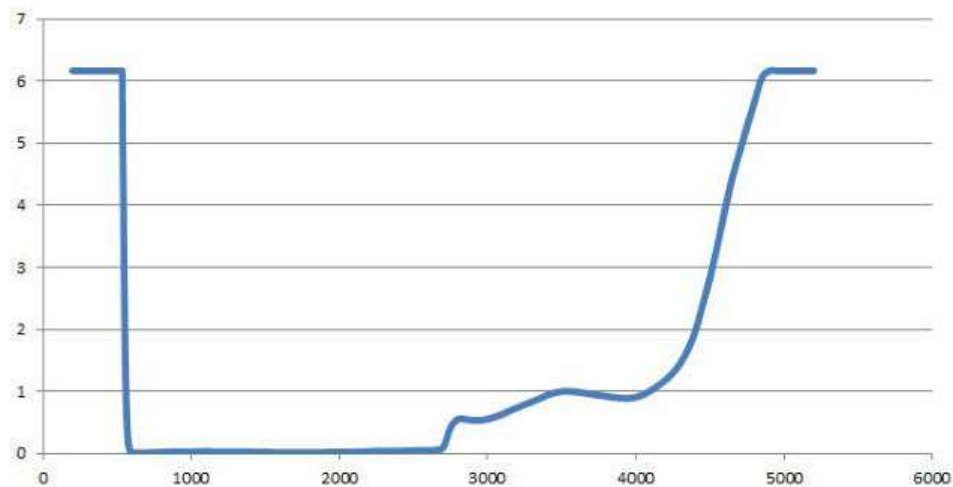

LENS TYPE W570

MATERIAL Glass

SAFETY RATING ANSI Z87.1, ANSI Z36.1

VISIBLE LIGHT TRANSMISSION 75%

COLOR Orange

WAVELENGTH CHART

This is to certify that our product listed above meets all Safety Requirements as specified by ANSI Z87.1 and is manufactured to the tolerances required by law. This filter has been tested and conforms to ANSI Z136.1 standards for Laser protection. They are manufactured by Phillips Sadert Products, Inc. in the City of Middlesex, County of Middlesex, and State of New Jersey in the United States of America. All components and final assemblies are included and originate from our location at 123 Lincoln Boulevard, Middlesex, NJ 08846.