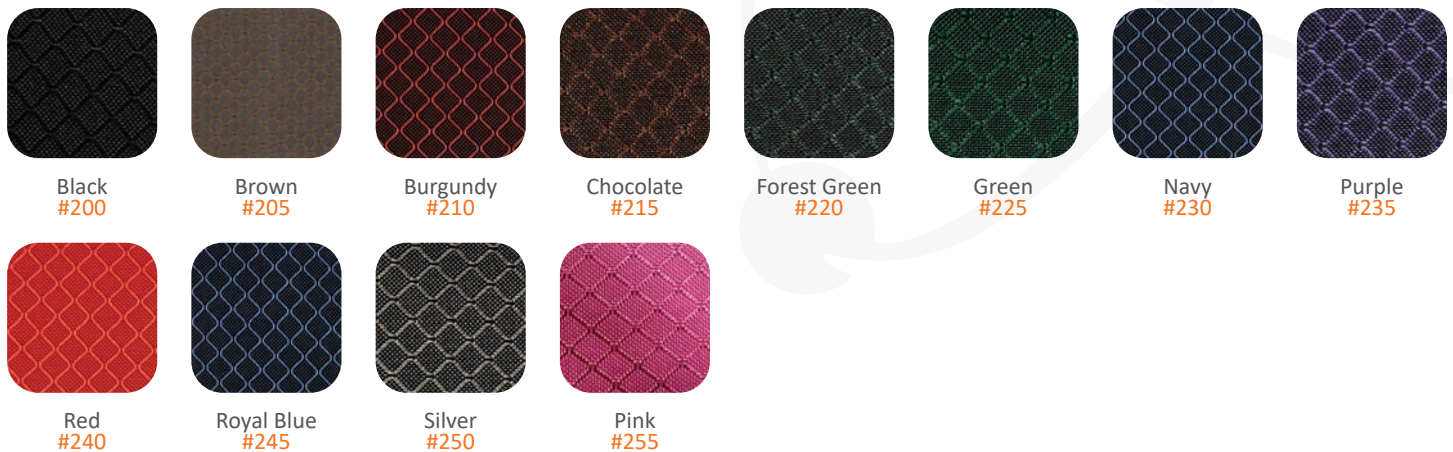

RIPSTOP

Ripstop's diamond pattern re-reinforces the fabric and makes it highly durable.