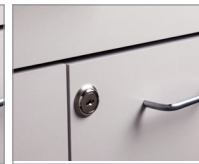

055- Door Locks