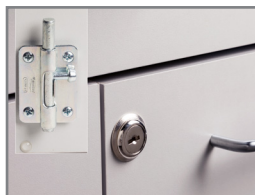

Options

066 Door & Inside Latch Combo