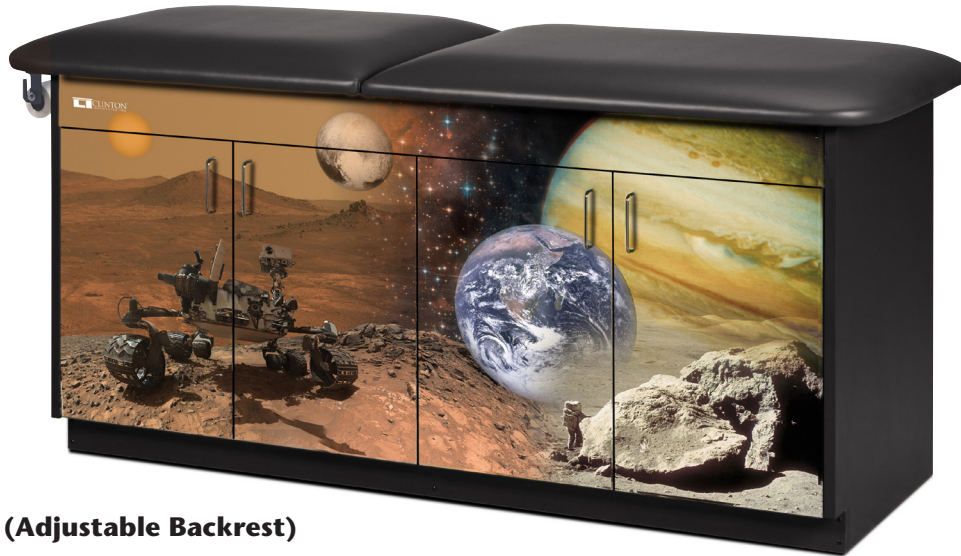

Adventure Series, Cosmos, Treatment Table

MODEL 7944 (Adjustable Backrest)

MODEL 7944-1 (Flat Top)

- Clinton original themes
- Easy to clean laminate surfaces
- All graphics are permanently embedded in the high pressure laminate and will not peel off
- 2" of firm foam padding
- 4 door storage with 2 adjustable shelves
- Scratch and mar resistant surfaces
- Chip resistant PVC edges
- Premium, stain-resistant, woven, knit-backed vinyl upholstery in Gunmetal
- Soft-close, door hinges
- Graphics are on one long side with slate gray ends and back
- Top features seamless rounded outside corners
- Paper dispenser included
- Available with or without backrest

SPECIFICATIONS (BOTH MODELS)

68"L x 27"W x 33"H

California residents please be advised of the following, pursuant to Proposition 65:

WARNING: This product can expose you to chemicals, including chromium, which is known to the State of California to cause cancer or reproductive toxicity. For more information go to www.P65Warnings.ca.gov.