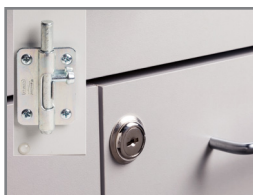

Options

066 Door & Inside Latch Combo