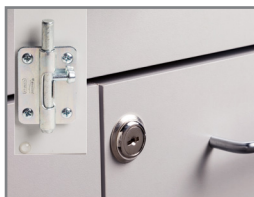

Options

066 Door & Inside Latch Combo