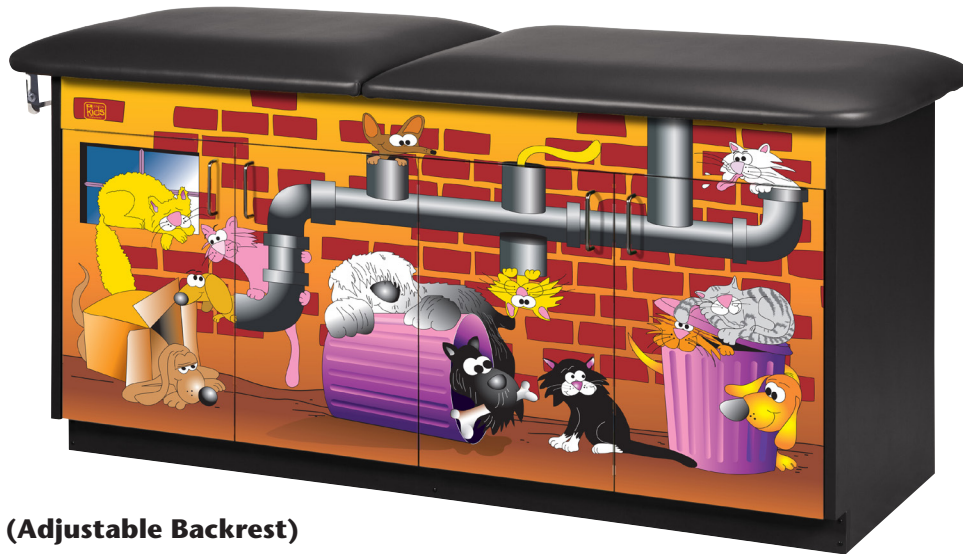

## Imagination Series, Alley Cats & Dogs, Treatment Table

### MODEL 7937 (Adjustable Backrest)

### MODEL 7937-1 (Flat Top)

- Clinton original themes
- Easy to clean laminate surfaces
- All graphics are permanently embedded in the high pressure laminate and will not peel off
- 2" of firm foam padding
- 4 door storage with 2 adjustable shelves
- Scratch and mar resistant surfaces
- Chip resistant PVC edges
- Premium, Gunmetal, stain-resistant, woven, knit-backed vinyl upholstery
- Soft-close, door hinges
- Graphics are on one long side with slate gray ends and back
- Top features seamless rounded outside corners
- Paper dispenser included
- Available with or without backrest

### SPECIFICATIONS (BOTH MODELS)

68"L x 27"W x 33"H

California residents please be advised of the following, pursuant to Proposition 65:

**WARNING:** This product can expose you to chemicals, including chromium, which is known to the State of California to cause cancer or reproductive toxicity. For more information go to [www.P65Warnings.ca.gov](http://www.P65Warnings.ca.gov).