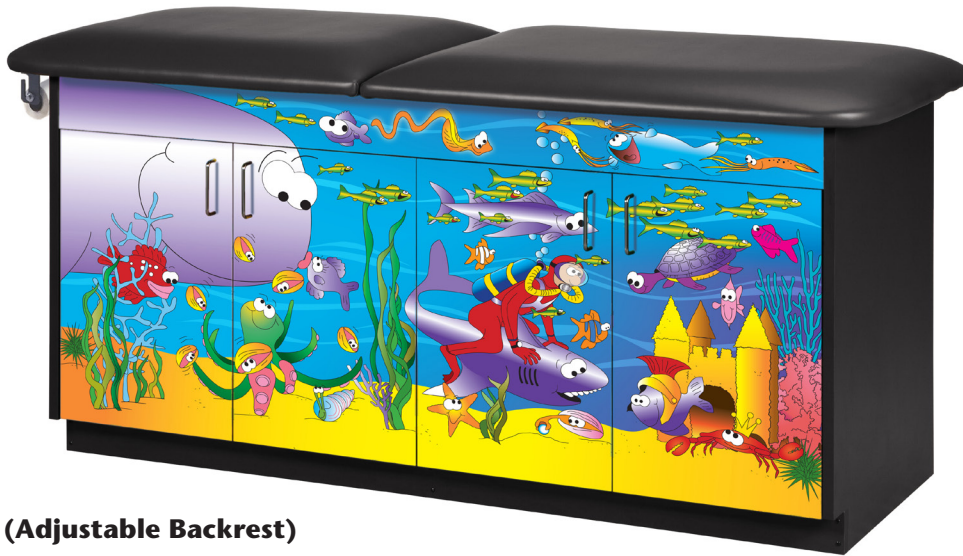

Imagination Series, Ocean Commotion, Treatment Table

MODEL 7936 (Adjustable Backrest)

MODEL 7936-1 (Flat Top)

- Clinton original themes
- Easy to clean laminate surfaces
- All graphics are permanently embedded in the high pressure laminate and will not peel off
- 2" of firm foam padding
- 4 door storage with 2 adjustable shelves
- Scratch and mar resistant surfaces
- Chip resistant PVC edges
- Premium, Gunmetal, stain-resistant, woven, knit-backed vinyl upholstery
- Soft-close, door hinges
- Graphics are on one long side with slate gray ends and back
- Top features seamless rounded outside corners
- Paper dispenser included
- Available with or without backrest

SPECIFICATIONS (BOTH MODELS)

68"L x 27"W x 33"H

California residents please be advised of the following, pursuant to Proposition 65:

WARNING: This product can expose you to chemicals, including chromium, which is known to the State of California to cause cancer or reproductive toxicity. For more information go to www.P65Warnings.ca.gov.