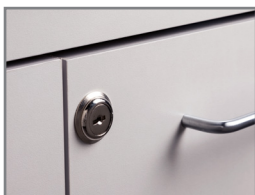

055 Door Locks