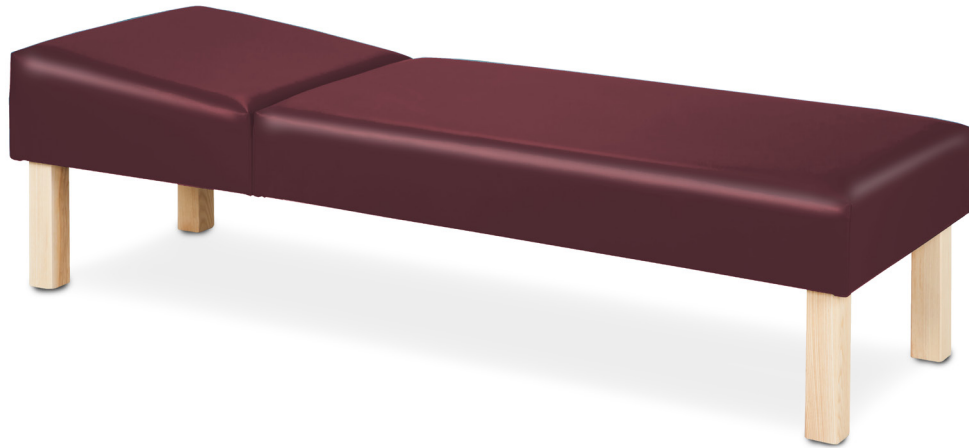

## Hardwood Leg Couch

### MODEL 3620

- Dual frame construction with separate base & headrest sections
- Non-adjustable wedge headrest
- Solid, natural finish, hardwood legs
- Paper dispenser included
- 2" firm foam padding
- Heavyweight, knitbacked upholstery
- 250 lbs. load capacity under normal use

### Upholstery Colors

Slate Blue

Wedgewood

Royal Blue

Desert Tan

Burgundy

Country Mist

Warm Gray