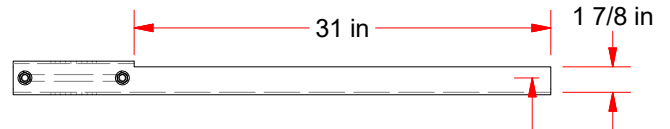

SCMB658-A SHOT CLOCK MOUNTING BRACKETS

BRACKETS ARE REVERSIBLE TO ALLOW SHOT CLOCK TO BE MOUNTED ON THE LEFT OR RIGHT (AS SHOWN) SIDE OF THE MAST

ADJUSTABLE

SCBM658-A SUPPLIED TO MOUNT A PAIR OF SHOT CLOCKS

PROJECT NAME _____

PROJECT NUMBER _____

ARCHITECT _____

CONTRACTOR _____

NOTES _____

Shot clock mounting brackets are specifically designed to attach shot clocks to a 6-5/8" outer diameter ceiling suspended backstop mast. The brackets are independently mounted to with the left or right side of the mast to allow for maximum flexibility to mount to any shot clock. Holes for mounting the shot clock to the brackets are located and drilled in the field. Shot clocks and hardware to attach the shot clock to the brackets is supplied by others. The SCMB658-A is supplied to mount a pair of shot clocks.