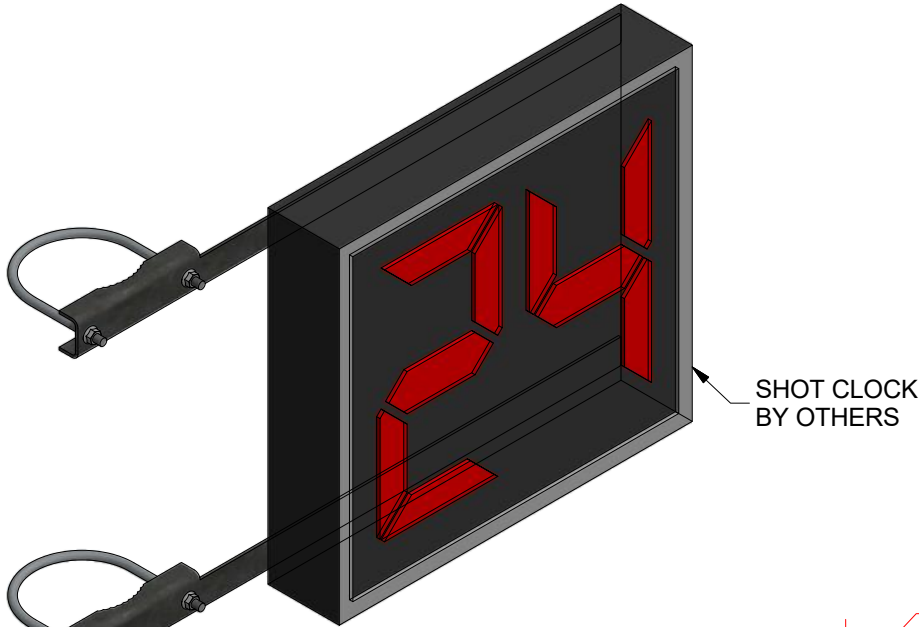

SCMB658-A SHOT CLOCK MOUNTING BRACKETS

BRACKETS ARE REVERSIBLE TO ALLOW SHOT CLOCK TO BE MOUNTED ON THE LEFT OR RIGHT (AS SHOWN) SIDE OF THE MAST

ADJUSTABLE

SCBM658-A SUPPLIED TO MOUNT A PAIR OF SHOT CLOCKS

PROJECT NAME _____

PROJECT NUMBER _____

ARCHITECT _____

CONTRACTOR _____

NOTES _____

Shot clock mounting brackets are specifically designed to attach shot clocks to a 6-5/8" outer diameter ceiling suspended backstop mast. The brackets are independently mounted to with the left or right side of the mast to allow for maximum flexibility to mount to any shot clock. Holes for mounting the shot clock to the brackets are located and drilled in the field. Shot clocks and hardware to attach the shot clock to the brackets is supplied by others. The SCMB658-A is supplied to mount a pair of shot clocks.

SCMB658-A SHOT CLOCK MOUNTING BRACKETS FOR 6-5/8" O.D. MASTS

© COPYRIGHT 2018 JAYPRO SPORTS, LLC. ALL RIGHTS RESERVED
THIS PRINT IS THE PROPERTY OF JAYPRO SPORTS, LLC. AND MAY NOT BE REPRODUCED WITHOUT WRITTEN PERMISSION