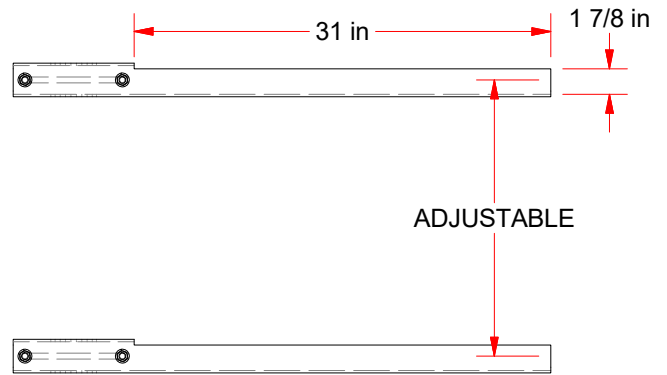

# SCMB6-A SHOT CLOCK MOUNTING BRACKETS

**SCMB6-A SUPPLIED TO MOUNT A PAIR OF SHOT CLOCKS**

PROJECT NAME \_\_\_\_\_

PROJECT NUMBER \_\_\_\_\_

ARCHITECT \_\_\_\_\_

CONTRACTOR \_\_\_\_\_

NOTES \_\_\_\_\_

Shot clock mounting brackets are specifically designed to attach shot clocks to a 6" outer diameter ceiling suspended backstop mast. The brackets are independently mounted to with the left or right side of the mast to allow for maximum flexibility to mount to any shot clock. Holes for mounting the shot clock to the brackets are located and drilled in the field. Shot clocks and hardware to attach the shot clock to the brackets is supplied by others. The SCMB6-A is supplied to mount a pair of shot clocks.

## SCMB6-A

SHOT CLOCK MOUNTING BRACKETS  
FOR 6" O.D. MASTS

© COPYRIGHT 2018 JAYPRO SPORTS, LLC. ALL RIGHTS RESERVED  
THIS PRINT IS THE PROPERTY OF JAYPRO SPORTS, LLC. AND MAY NOT BE REPRODUCED WITHOUT WRITTEN PERMISSION