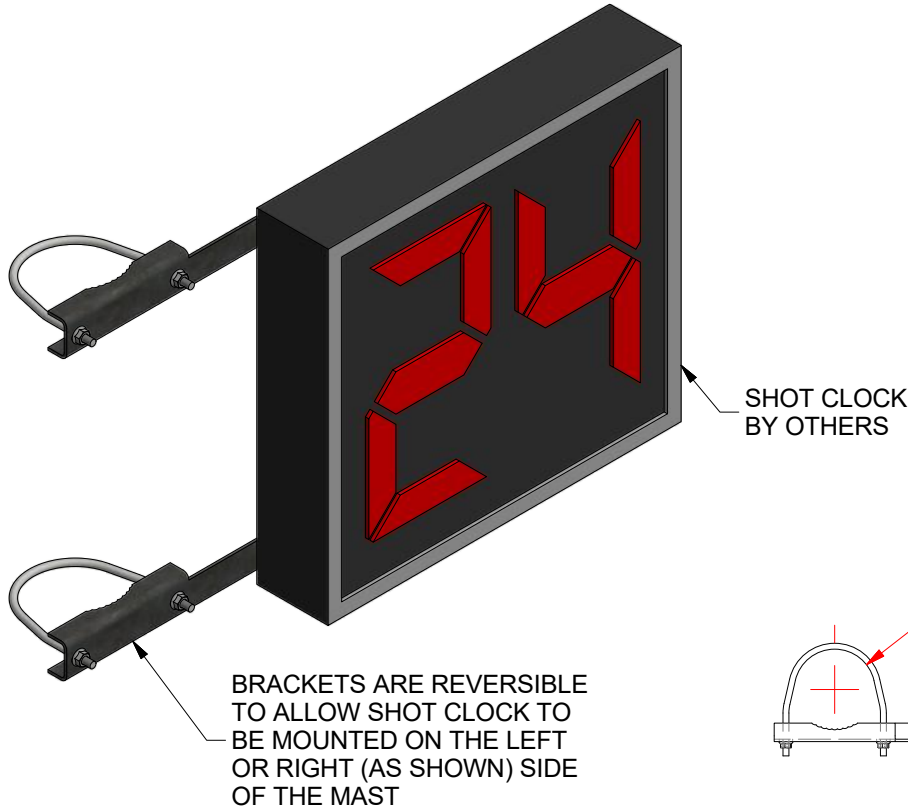

# SCMB6-A SHOT CLOCK MOUNTING BRACKETS

**SCMB6-A SUPPLIED TO MOUNT A PAIR OF SHOT CLOCKS**

PROJECT NAME \_\_\_\_\_

PROJECT NUMBER \_\_\_\_\_

ARCHITECT \_\_\_\_\_

CONTRACTOR \_\_\_\_\_

NOTES \_\_\_\_\_

Shot clock mounting brackets are specifically designed to attach shot clocks to a 6" outer diameter ceiling suspended backstop mast. The brackets are independently mounted to with the left or right side of the mast to allow for maximum flexibility to mount to any shot clock. Holes for mounting the shot clock to the brackets are located and drilled in the field. Shot clocks and hardware to attach the shot clock to the brackets is supplied by others. The SCMB6-A is supplied to mount a pair of shot clocks.

## SCMB6-A

SHOT CLOCK MOUNTING BRACKETS  
FOR 6" O.D. MASTS

© COPYRIGHT 2018 JAYPRO SPORTS, LLC. ALL RIGHTS RESERVED  
THIS PRINT IS THE PROPERTY OF JAYPRO SPORTS, LLC. AND MAY NOT BE REPRODUCED WITHOUT WRITTEN PERMISSION