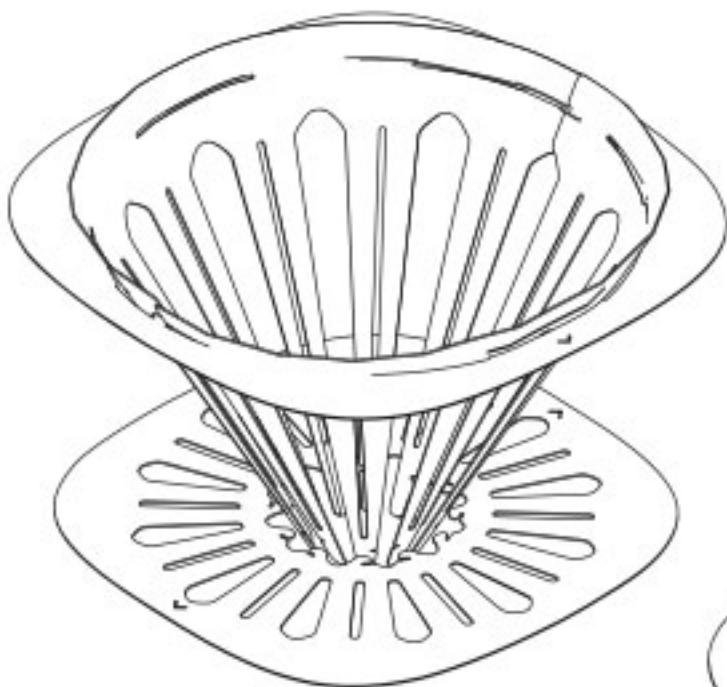

#1

#2

#3

#4

Tools / Інструменти / Instrumenty
Attrezzi di montaggio / Werkzeuge
Outils / Herramientas / Instrumentos
Ferramentas / Інструменти
工具 / 도구 / ツール
تأودا / סילב

Model name:

CAFÉ PRONTO

Product number: SKU013

Product material: Stainless steel

Number of metal sheets: 4 pcs

Finish product size:

L4.13" x W4.13" x H2.91" (L10,5cm x W10,5cm x H7,4cm)

The V60 Coffee Dripper. Filter paper is inserted into the V shape and coffee grounds placed within the filter paper. The brewed coffee then drips into your cup, delivering a great coffee.