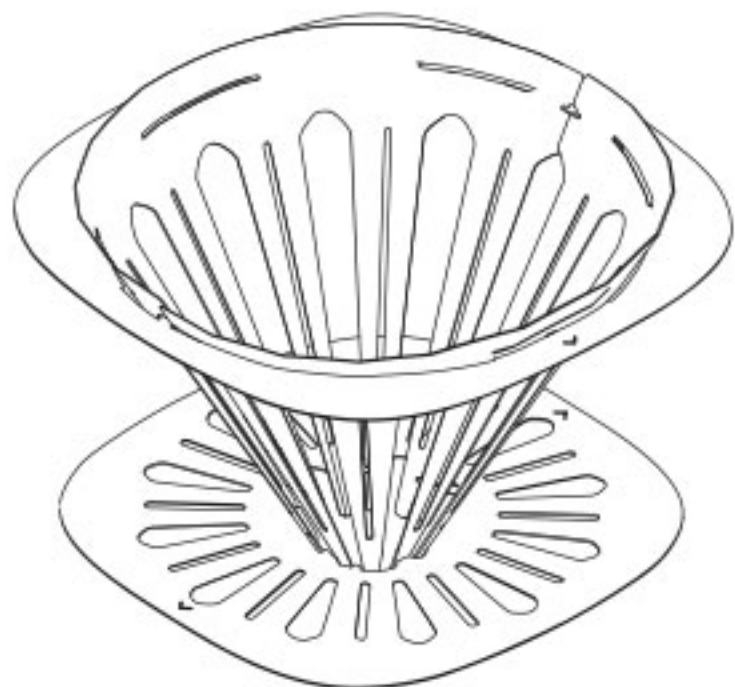

#1

#2

#3

#4

Tools / Інструменти / Instrumenty
Attrezzi di montaggio / Werkzeuge
Outils / Herramientas / Instrumentos
Ferramentas / Інструменти
工具 / 도구 / ツール
تأودا / סילב

Model name:

CAFÉ PRONTO

Product number: SKU013

Product material: Stainless steel

Number of metal sheets: 4 pcs

Finish product size:

L4.13" x W4.13" x H2.91" (L10,5cm x W10,5cm x H7,4cm)

The V60 Coffee Dripper. Filter paper is inserted into the V shape and coffee grounds placed within the filter paper. The brewed coffee then drips into your cup, delivering a great coffee.