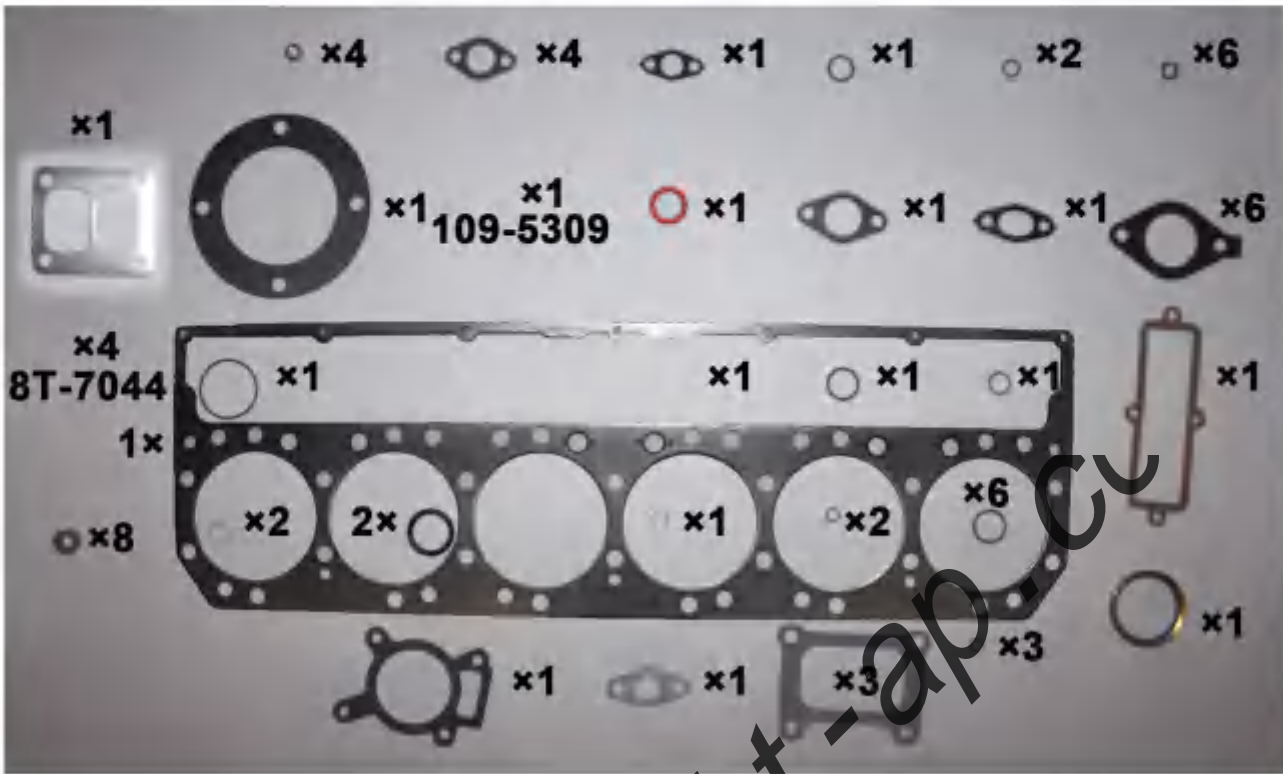

C7 **MT102-6229**
SEAL VALVE EX

C9 MT241-8390*
SEAL VALVE EX

C7 MT147-8214*
SEAL VALVE IN

3176/C10 MT323-5215

SINGEL CYLINDER HEAD SET

3406E/C15 MT321-1418

SINGEL CYLINDER HEAD SET

3406E/C15 MT257-2754