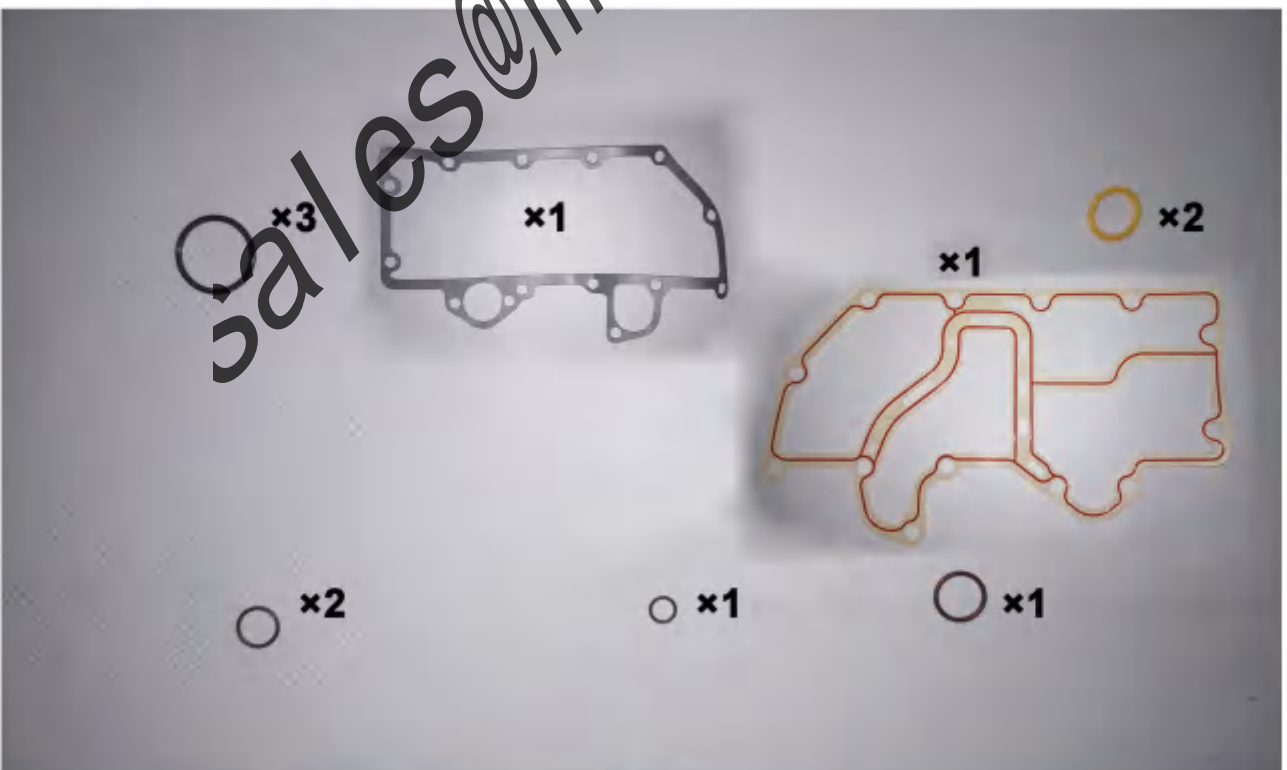

3114/3116 MT9X2290

OIL COOLER SET