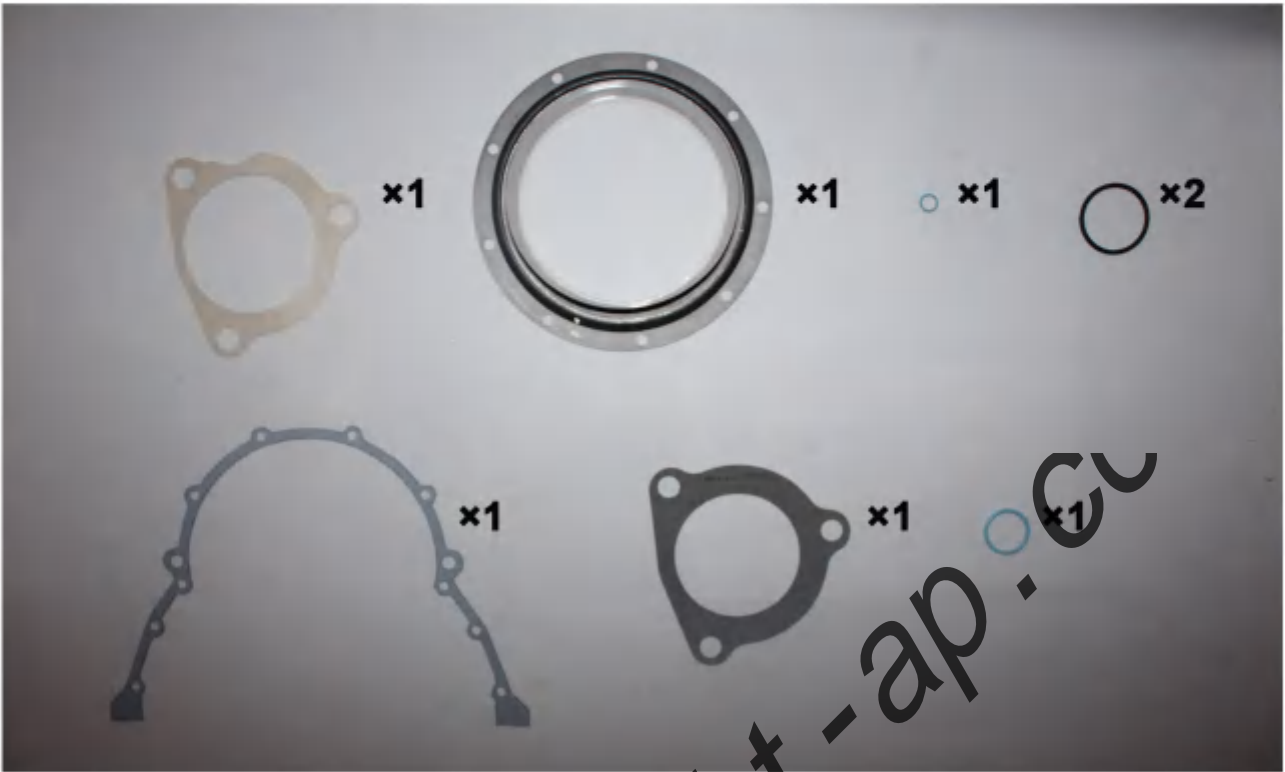

3176/C10 MT234-8913
REAR STRUCTURE SET

3176/C10 MT319-3607*

REAR STRUCTURE SET

C11/C13 MT316-2525

REAR STRUCTURE SET

C12 MT226-6620 REAR STRUCTURE SET

C12 MT7X7972 REAR STRUCTURE SET

**3066 MT
SEAL VALVE**