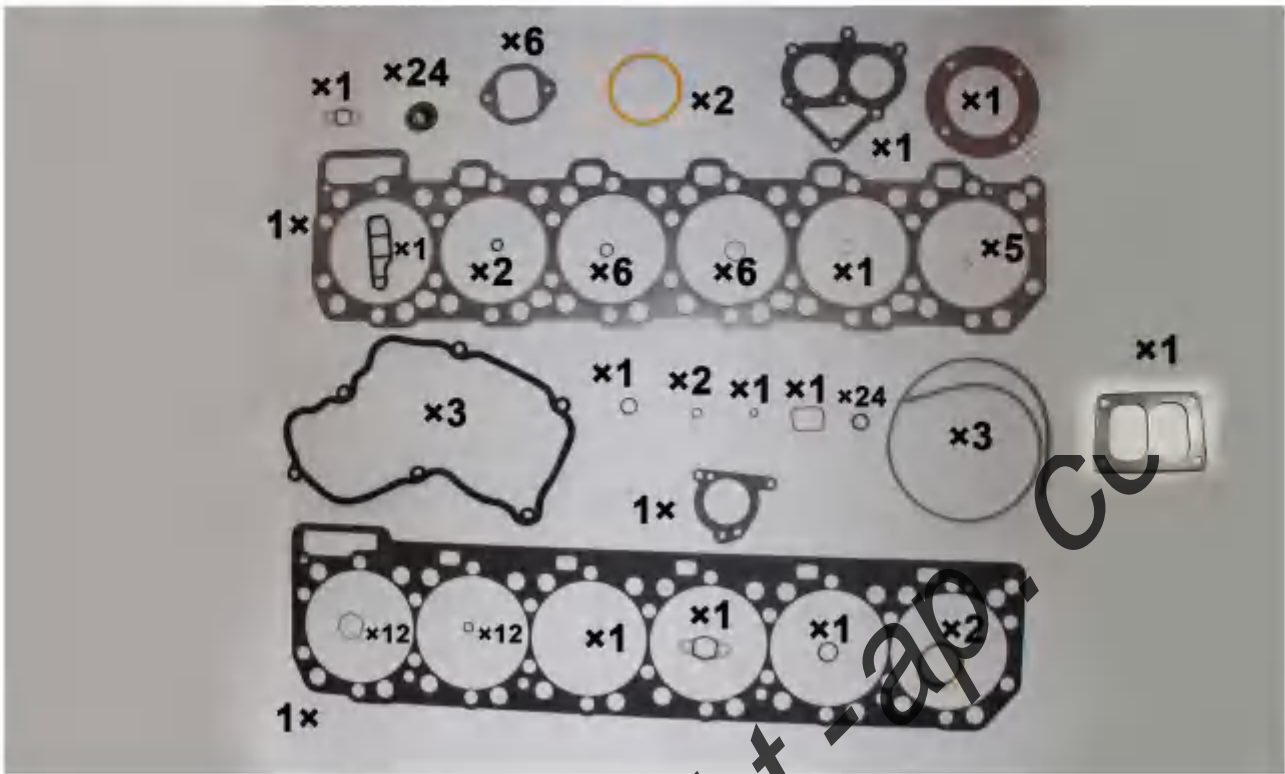

3406E/C15 MT257-2754

SINGEL CYLINDER HEAD SET