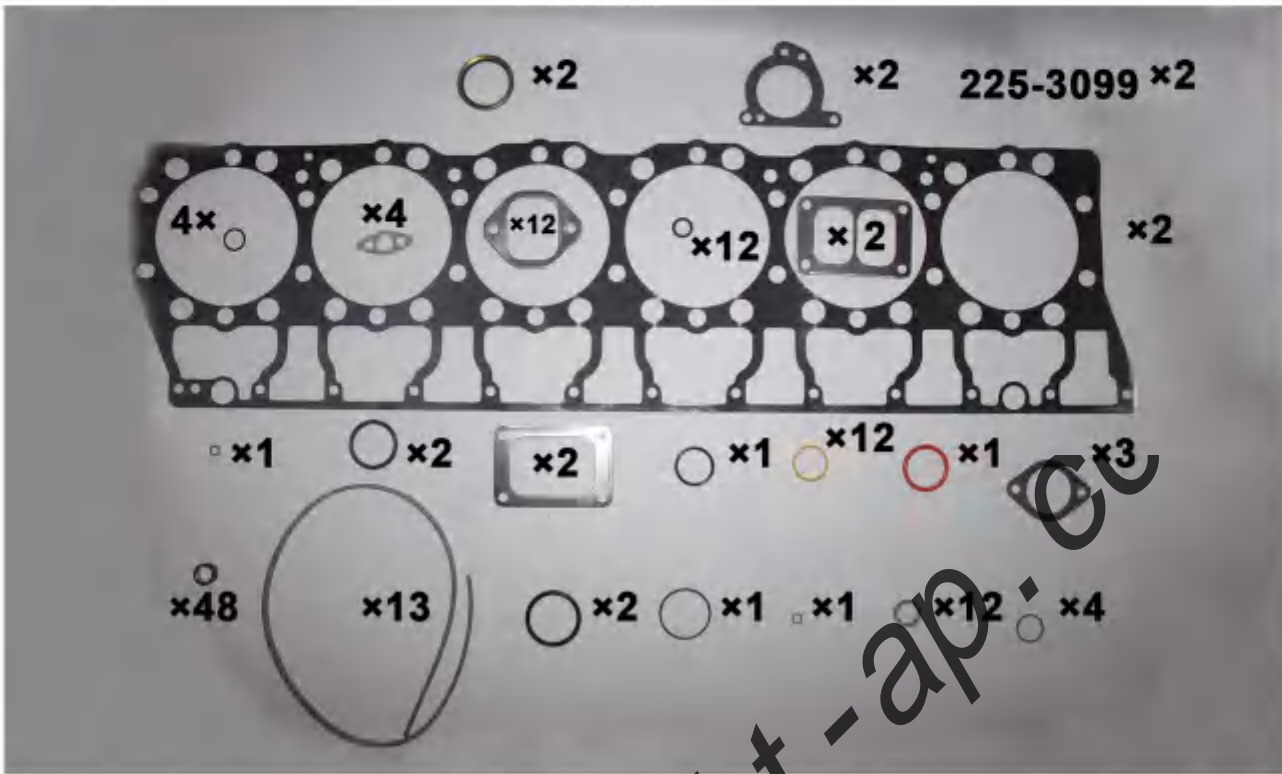

sales@merit-ap.com

3406E/C15 **MT223-8015**
LINER SHIM

Developing

C7 **MT272-1956***
MANIFOLD GASKET

3406E/C15 MT219-7628

MULTIPLE CYLINDER HEAD

3176/C10 MT135-0239

OIL COOLER & LINES