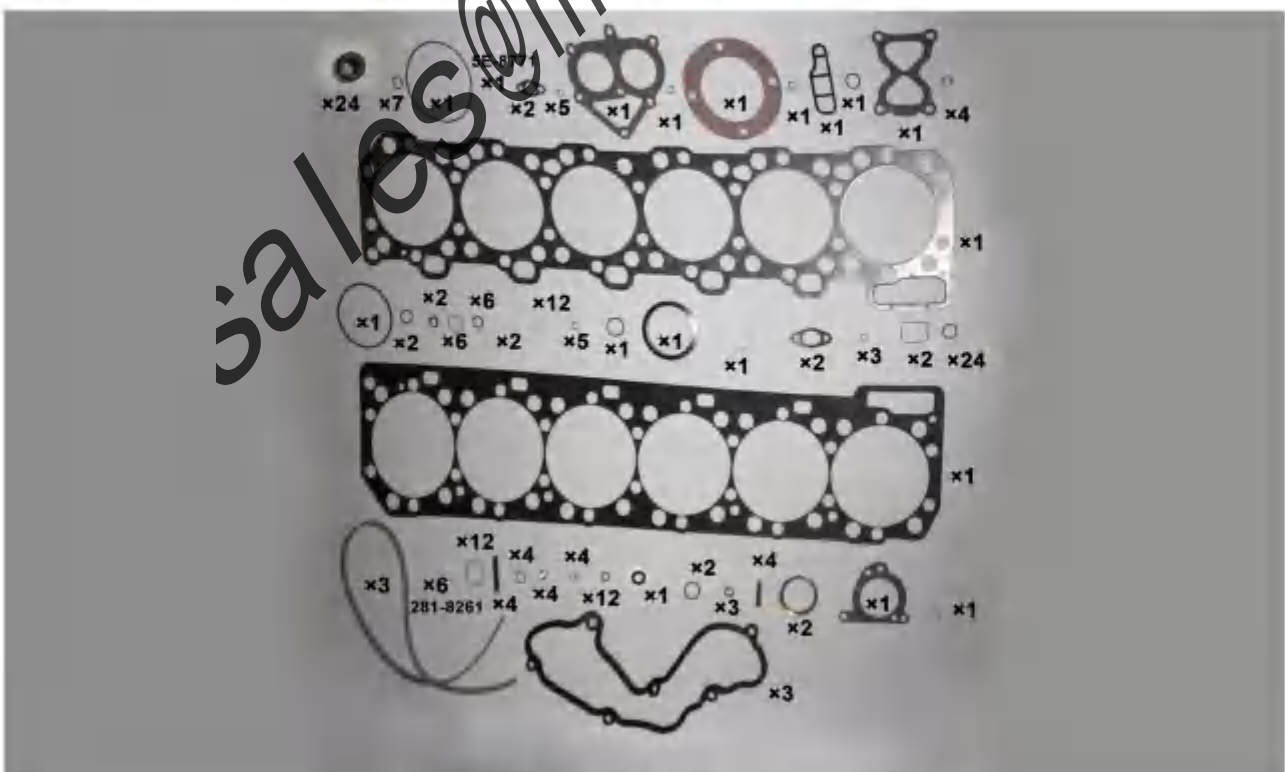

3406E/C15 MT346-7675

SINGEL CYLINDER HEAD SET