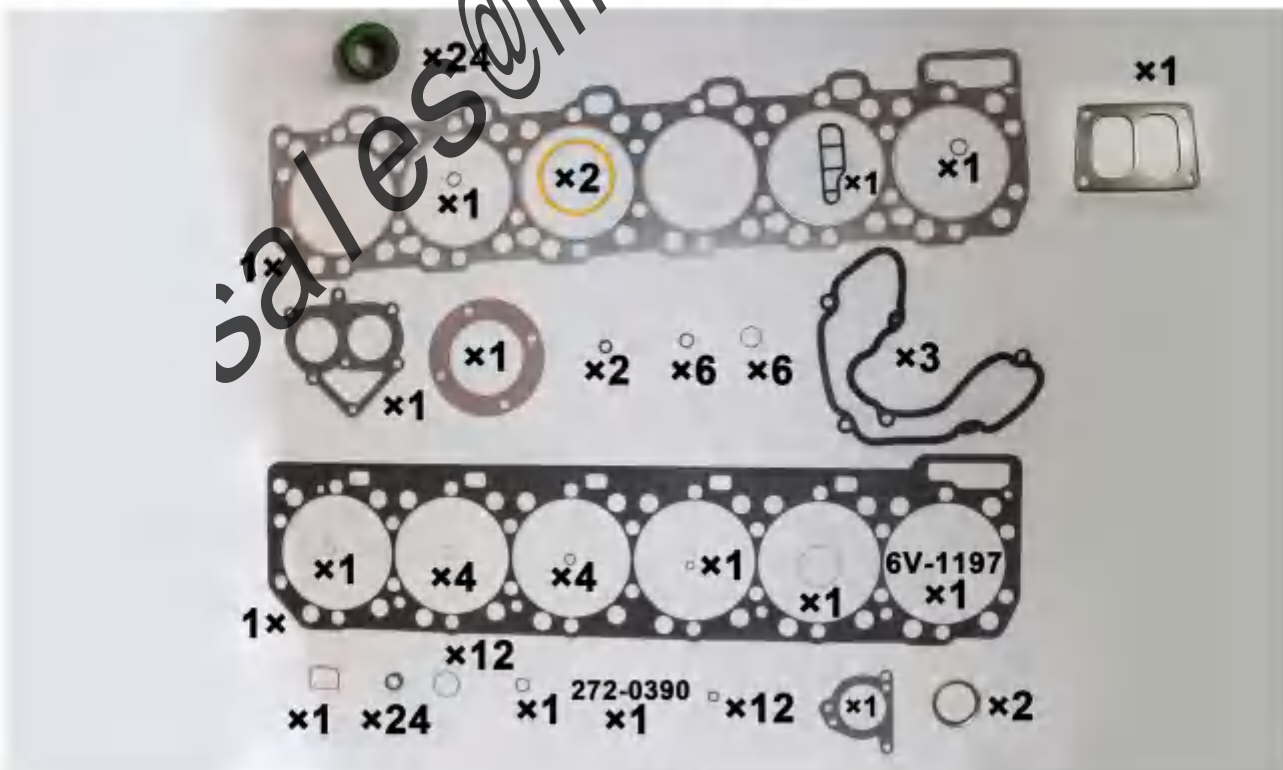

C7 **MT102-6229**
SEAL VALVE EX

C9 MT241-8390*
SEAL VALVE EX

C7 MT147-8214*
SEAL VALVE IN

3176/C10 MT323-5215

SINGEL CYLINDER HEAD SET

3406E/C15 MT321-1418

SINGEL CYLINDER HEAD SET

3406E/C15 MT257-2754