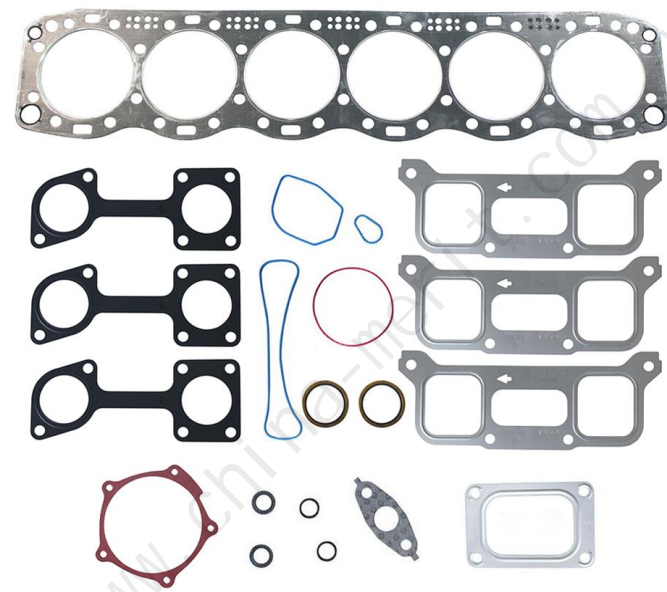

Camshaft Bearing  
RDA 8929690

Connecting Rod Bearing  
RDA 8929710

Connecting Rod Bearing  
RDA 23515581

Connecting Rod Bearing  
RDA 8929712

Overhaul Gasket Set  
RDA 23536443

Overhaul Gasket Set  
RDA 23536442