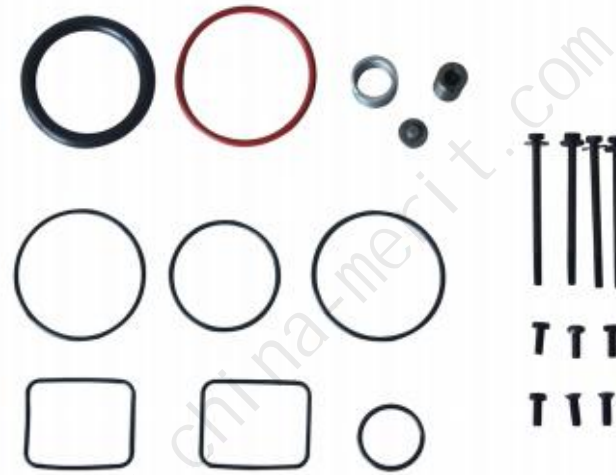

Rear Crankshaft Oil Seal  
RDA 23501544

Oil Cooler Seal Ring  
RDA 23508392

Oil Cooler Housing Seal Ring  
RDA 8929289

Seal Ring  
RDA 23535506

Injector O-Ring  
RDA 5234702

Injector Kit  
RDA 692071

Injector O-Ring Kit  
RDA 23537111