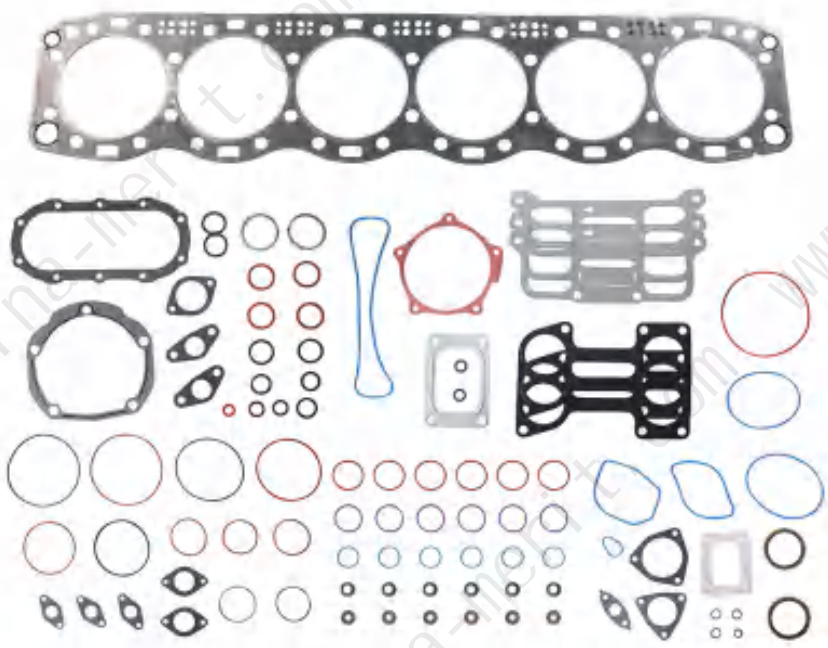

Camshaft Bearing  
RDA 8929690

Connecting Rod Bearing  
RDA 8929710

Connecting Rod Bearing  
RDA 23515581

Connecting Rod Bearing  
RDA 8929712

Overhaul Gasket Set  
RDA 23536443

Overhaul Gasket Set  
RDA 23536442