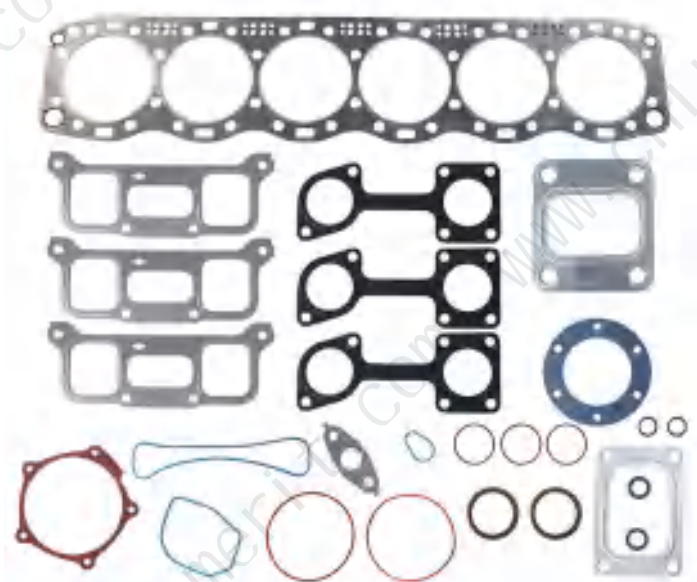

Overhaul Gasket Set
RDA 23538506