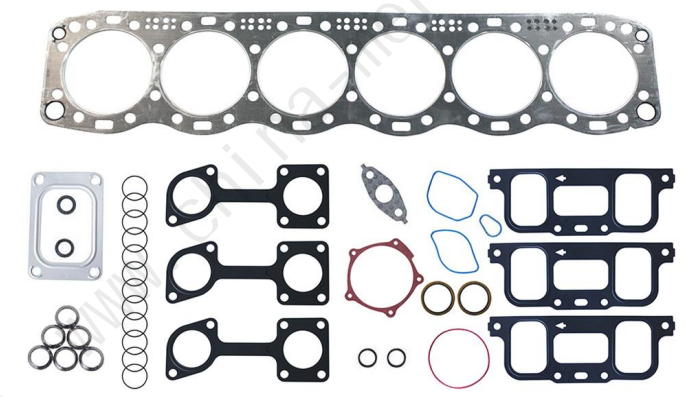

Camshaft Bearing  
RDA 8929690

Connecting Rod Bearing  
RDA 8929710

Connecting Rod Bearing  
RDA 23515581

Connecting Rod Bearing  
RDA 8929712

Overhaul Gasket Set  
RDA 23536443

Overhaul Gasket Set  
RDA 23536442