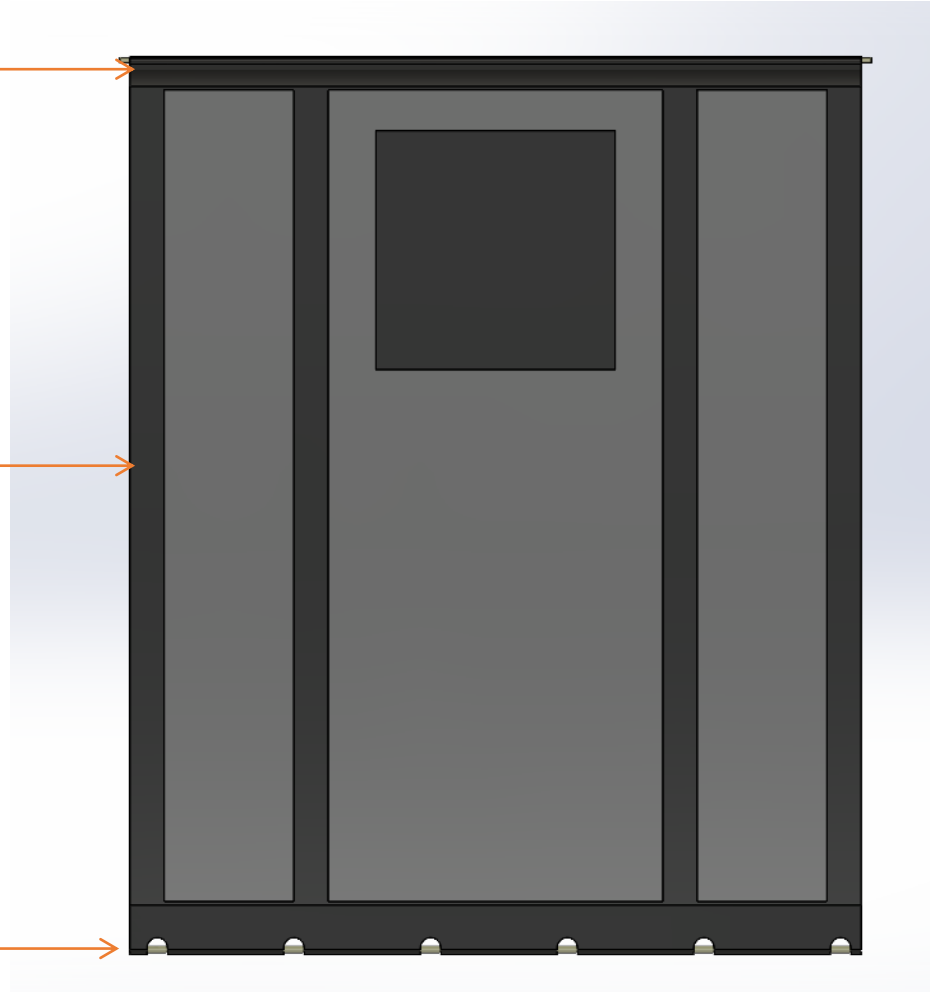

00001949 Kit filoir bague inox ([Page 17](#))

00002394 Kit trampoline XS (trampo + jonc)

[00001538 Jonc vinylester dia 8mm](#)

[00001488 Trampo mesh XS by ERPLAST / NC 10,5](#)

[00001538 Jonc vinylester dia 8mm](#)