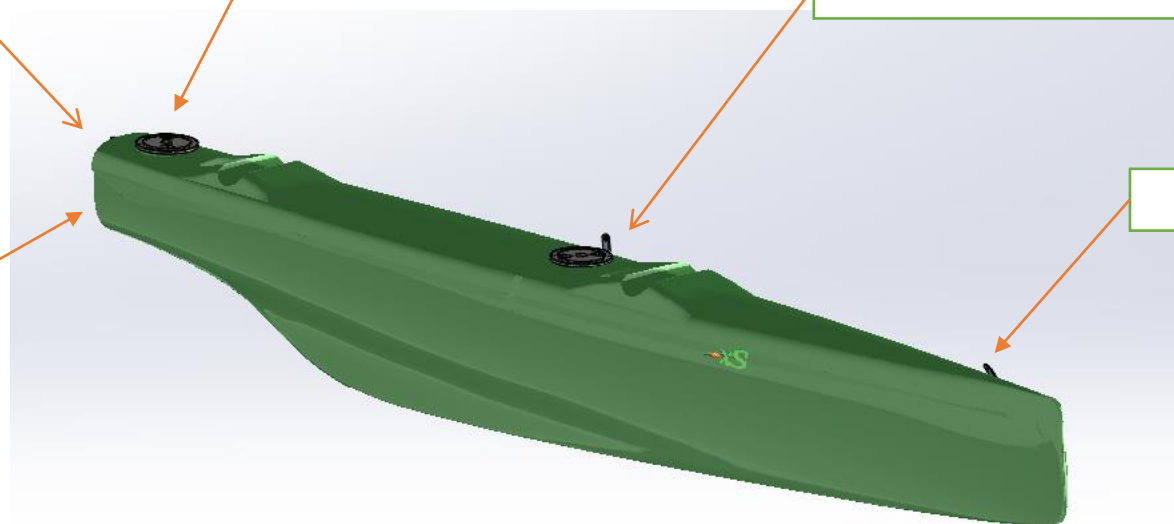

00001872 Flotteur XS By ERPLAST accastillé

00002373 Ensemble fémelot XS et L by ERPLAST
(Page 3)

00002374 Kit trappes de visite blanches PM (Page 4)

00002371 Kit cadène hauban XS/S/M (Page 5)

00002372 Kit cadène étai XS (Page 5)

00000873 Bouchon de nable