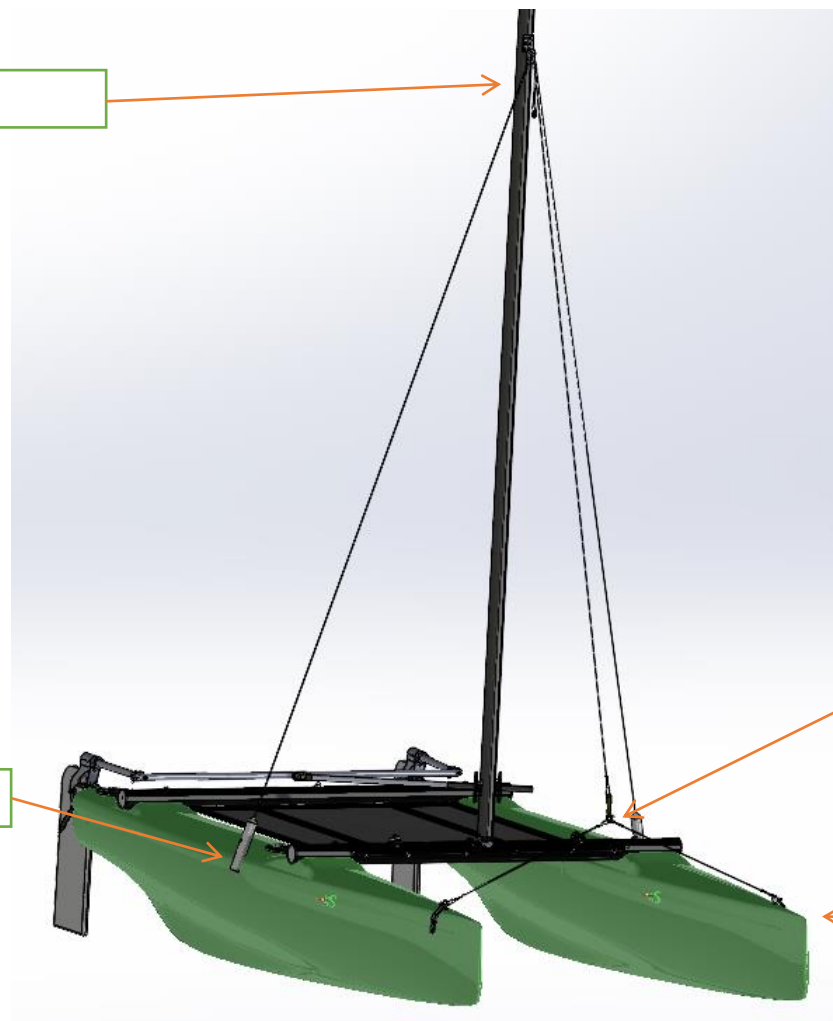

00001949 Kit filoir bague inox ([Page 17](#))

00002394 Kit trampoline XS (trampo + jonc)

[00001538 Jonc vinylester dia 8mm](#)

[00001488 Trampo mesh XS by ERPLAST / NC 10,5](#)

[00001538 Jonc vinylester dia 8mm](#)