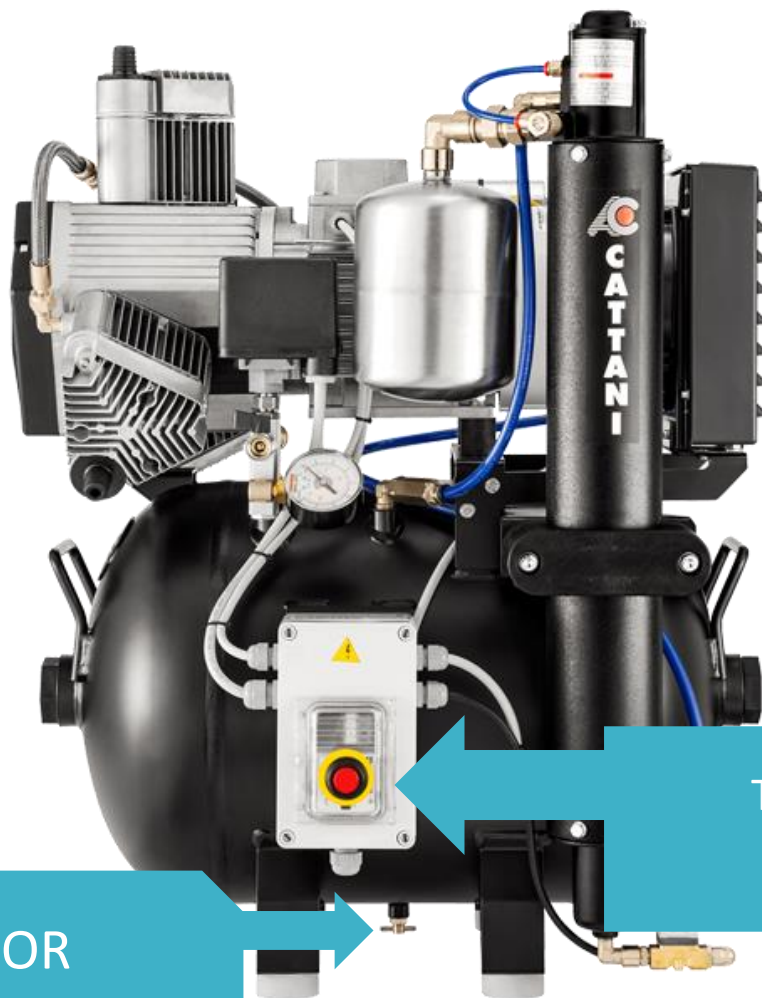

SSD Group

Cattani Compressor Basic Maintenance Guide

CHECK FOR
MOISTURE MONTHLY

TURN OFF / ON
DAILY

SSD Group

Unit 11, Forrester's Business Park Estover Close, Plymouth PL6 7PL

0800 020 9100

Office@SSDGroup.Co.Uk