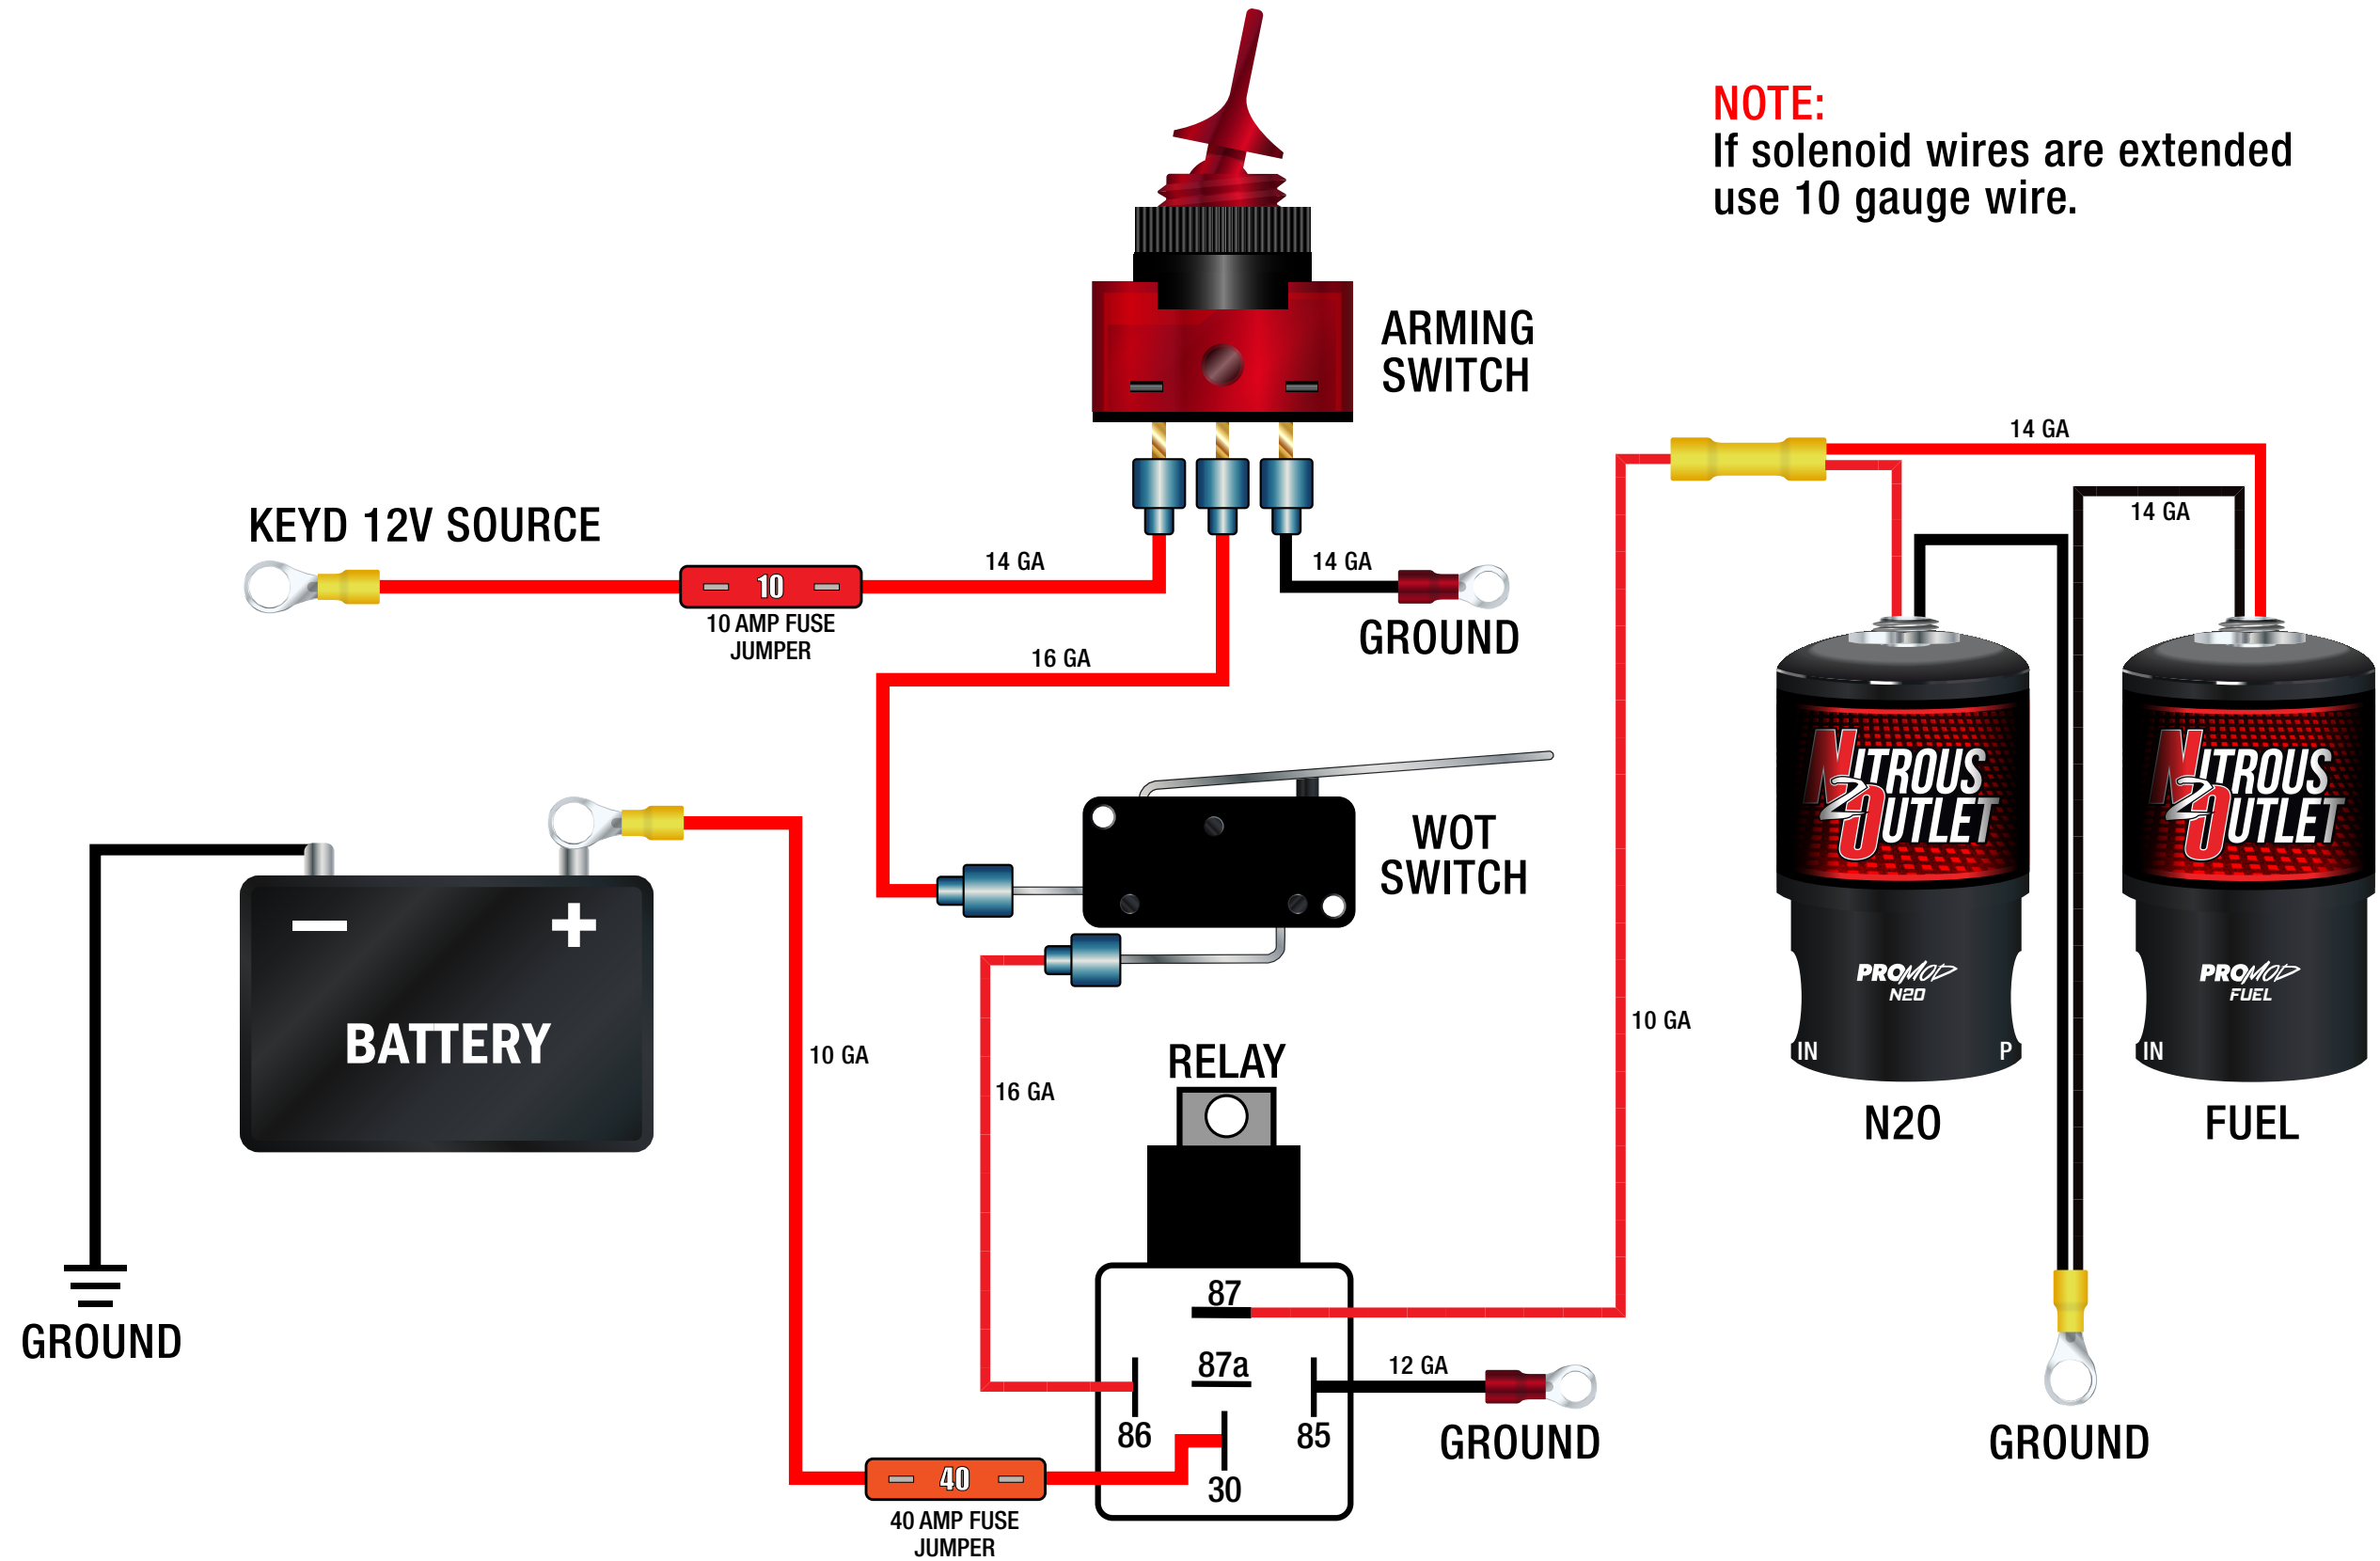

NITROUS OUTLET — UNIVERSAL SINGLE STAGE WIRING DIAGRAM

NOTE:
If solenoid wires are extended use 10 gauge wire.