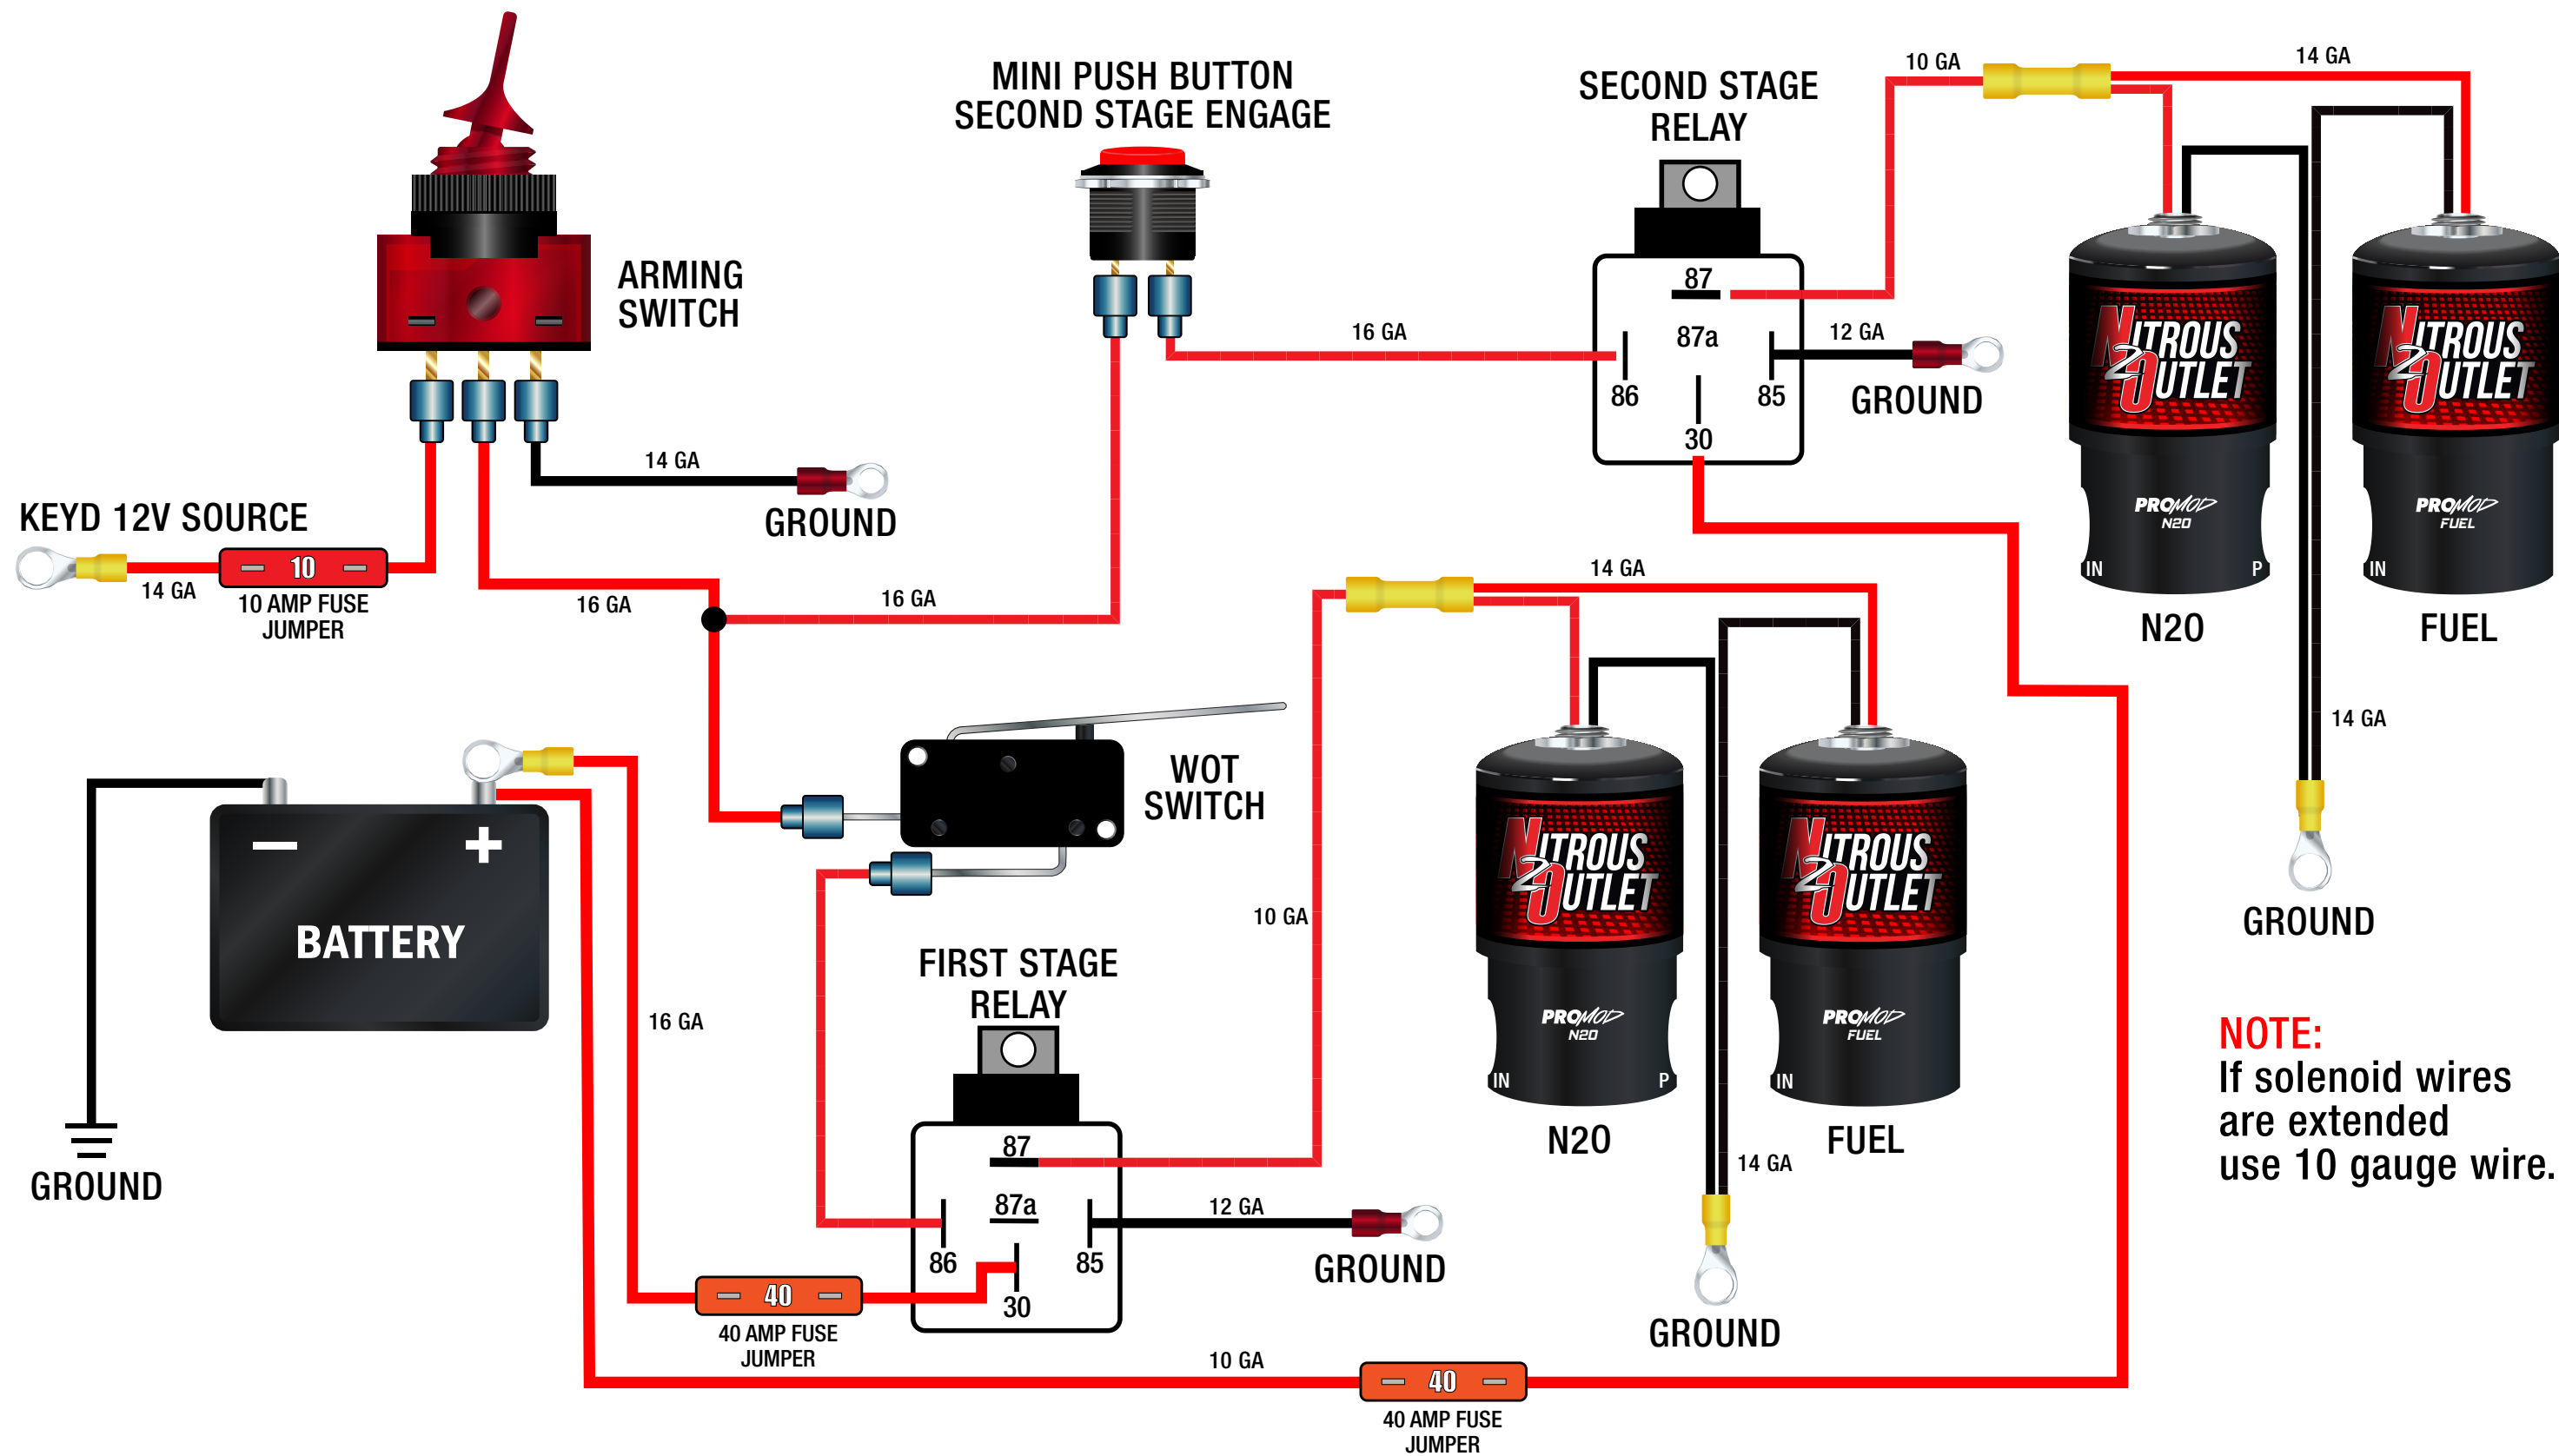

NITROUS OUTLET — UNIVERSAL DUAL STAGE WIRING DIAGRAM

NOTE:
If solenoid wires are extended use 10 gauge wire.