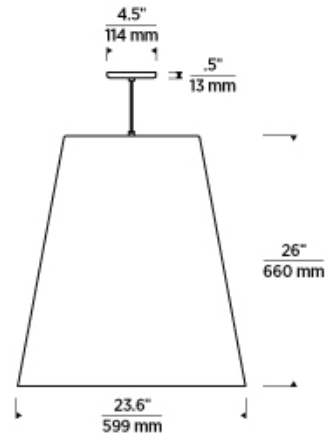

GUNNAR PENDANT

SPECIFICATIONS

PRIMARY MATERIAL	Metal
SHADE MATERIAL	Aluminum
NET WEIGHT	6.5 lbs
HEIGHT	26in
WIDTH	23.6in
LENGTH	23.6in
UP LIGHT / DOWN LIGHT / BOTH?	
WET LISTED	
DAMP LISTED	Yes
DRY LISTED	
MIN. HANGING HEIGHT	32.5in
MAX HANGING HEIGHT	170.5in
TOTAL CORD LENGTH	144in
TOTAL STEM LENGTH	
STEM QTY	
SLOPED CEILING ADAPTABLE?	Yes 45° Max
GENERAL LISTING	ETL Listed
INCLUDES	