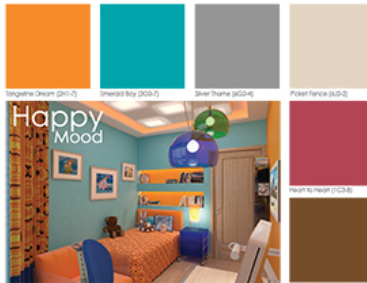

STUCCO - MASONRY - WOOD - GYPSUM BOARD - METAL

KIDS & JUVENILE COLORS • Risky or conservative. Bright or subtle. Enco® has it all.

KIDS & JUVENILE COLORS CHART