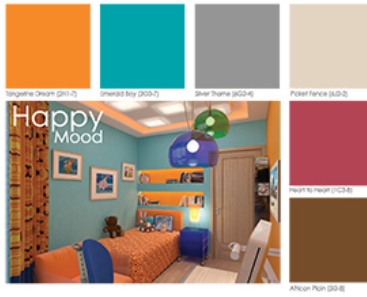

STUCCO - MASONRY - WOOD - GYPSUM BOARD - METAL

KIDS & JUVENILE COLORS • Risky or conservative. Bright or subtle. Enco® has it all.

KIDS & JUVENILE COLORS CHART