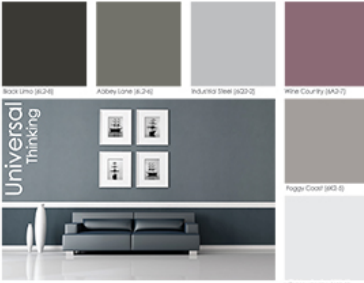

INTERIOR COLORS • From a modern look to a classic one. From bright colors to pure white. Enco® has it all.

STUCCO - MASONRY - WOOD - GYPSUM BOARD - METAL

INTERIOR COLORS CHART