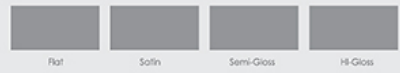

SHEEN GUIDE
Shown in Dolphin Bay (#A2-3)