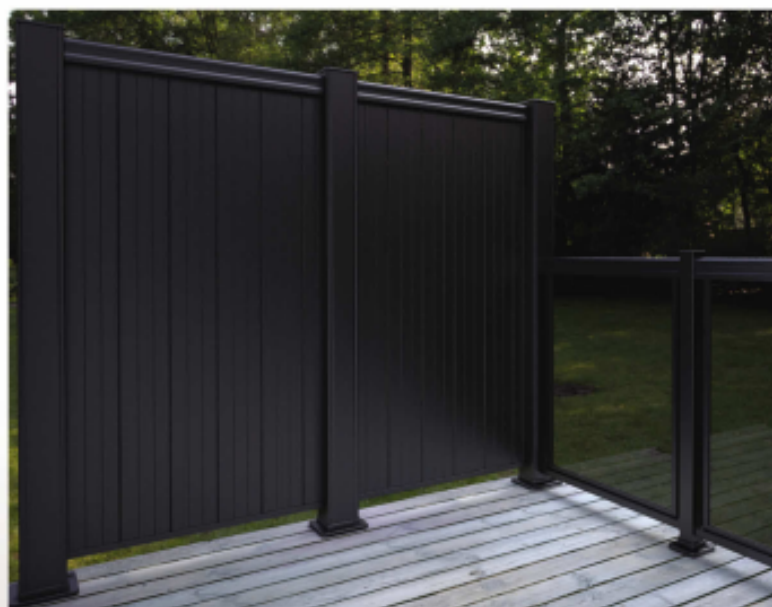

ETP-704

METAL PRODUCTS MFG. LTD.

www.etpmetals.com