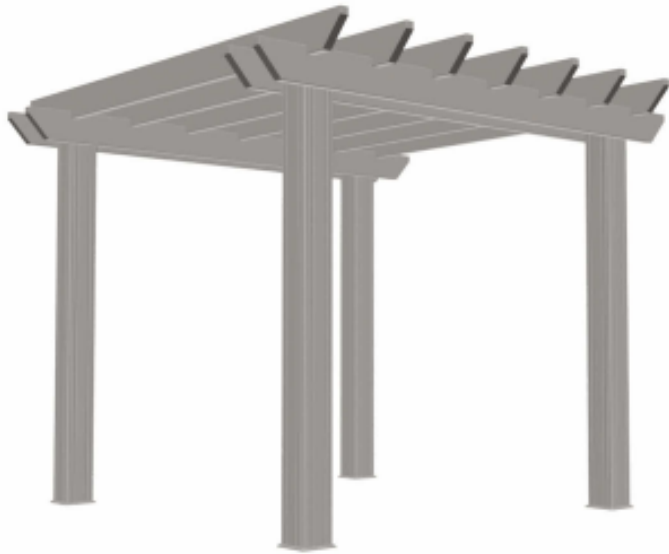

Pergolas

METAL PRODUCTS MFG. LTD.

Traditional Pergola