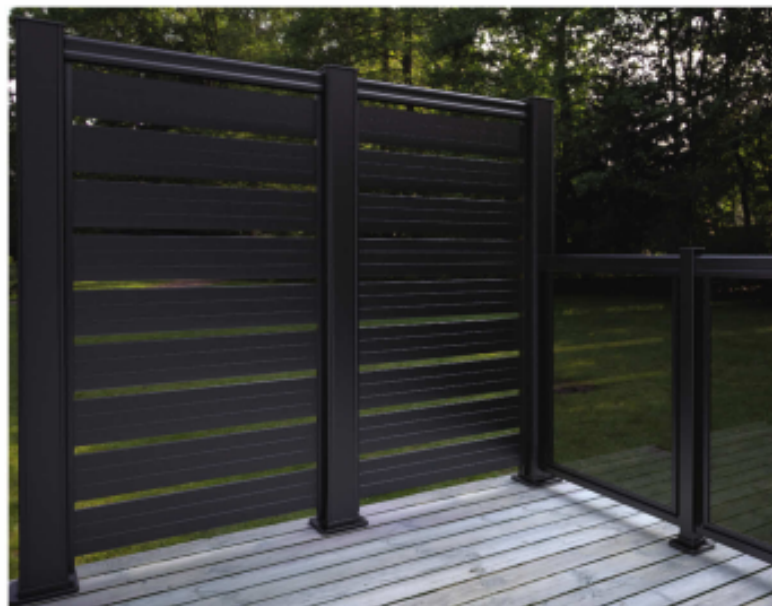

Privacy Panels

METAL PRODUCTS MFG. LTD.

ETP-701

ETP-702

ETP-703

ETP-704

METAL PRODUCTS MFG. LTD.

www.etpmetals.com