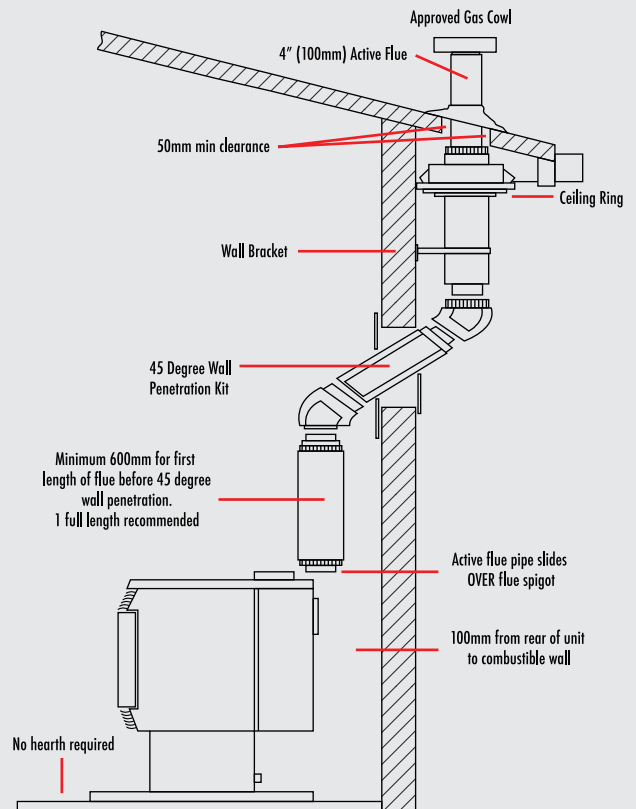

DIMENSIONS

ULTIMATE ESPRIT 70

ESPRIT 70 A 478mm B 549mm C 110mm D 800mm E 770mm

A slight reduction in performance may result through high ceilings, large glass areas, lack of insulation or drafts. Ultimate distribution reserves the right to alter specifications without notice. Photos are for illustrative purposes only. Colours may vary due to the printing process.

HEATER DIMENSIONS

HEIGHT	DEPTH	WIDTH	WEIGHT	CENTRE OF FLUE TO REAR OF UNIT
800mm	478mm	770mm	120kg	110mm

TYPICAL INSTALLATION

EXAMPLE EXTERNAL INSTALLATION

EXAMPLE INTERNAL INSTALLATION