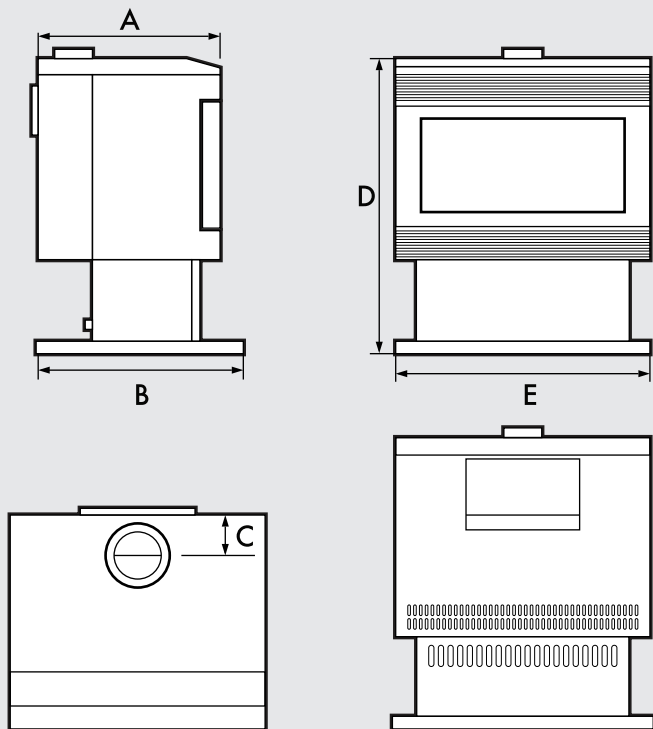

DIMENSIONS

ULTIMATE ESPRIT 70

ESPRIT 70 A 478mm B 549mm C 110mm D 800mm E 770mm

A slight reduction in performance may result through high ceilings, large glass areas, lack of insulation or drafts. Ultimate distribution reserves the right to alter specifications without notice. Photos are for illustrative purposes only. Colours may vary due to the printing process.

HEATER DIMENSIONS

HEIGHT	DEPTH	WIDTH	WEIGHT	CENTRE OF FLUE TO REAR OF UNIT
800mm	478mm	770mm	120kg	110mm

TYPICAL INSTALLATION

EXAMPLE EXTERNAL INSTALLATION

EXAMPLE INTERNAL INSTALLATION