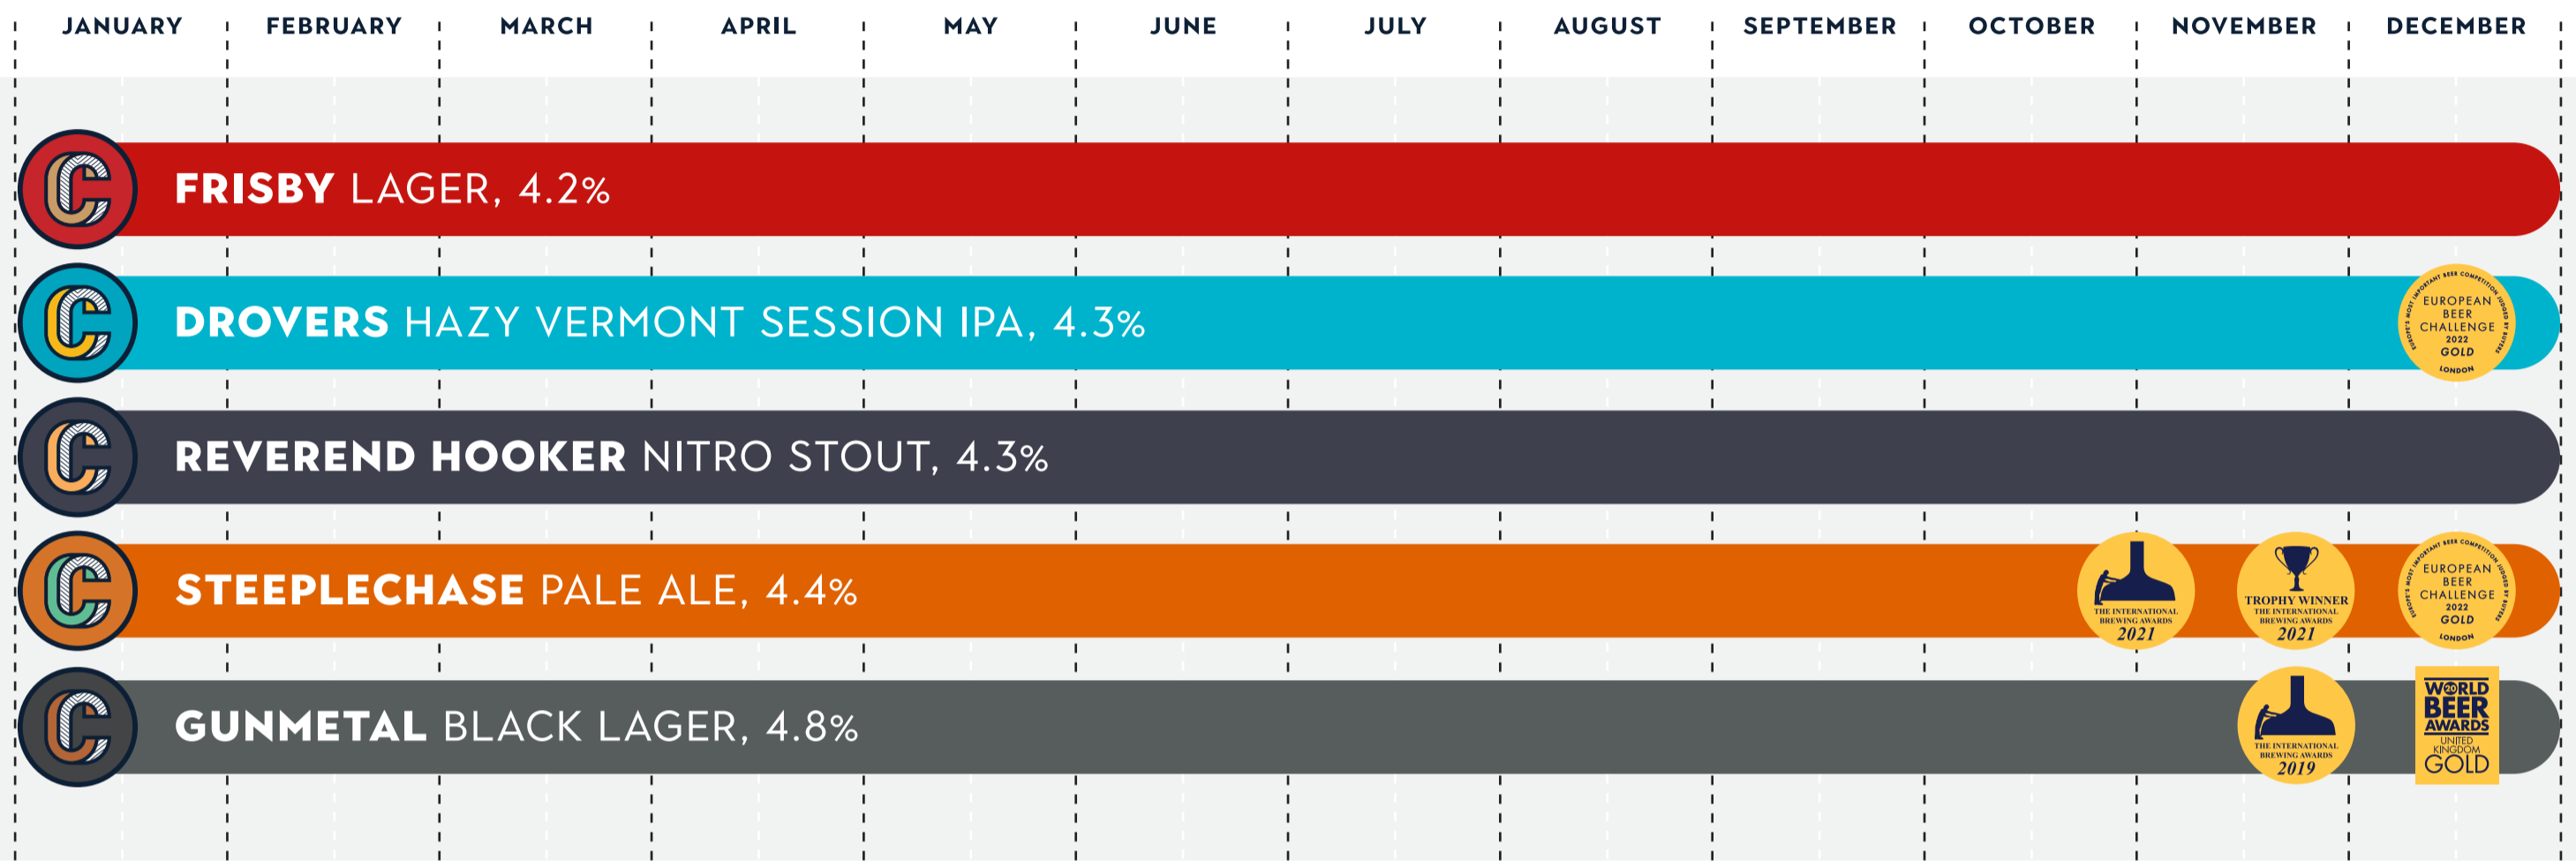

## CORE RANGE

## MARKET EDITIONS

UNCOMMONLY GOOD BEER

CORRECT AS OF JANUARY 2023  
SUBJECT TO CHANGE AND UPDATES