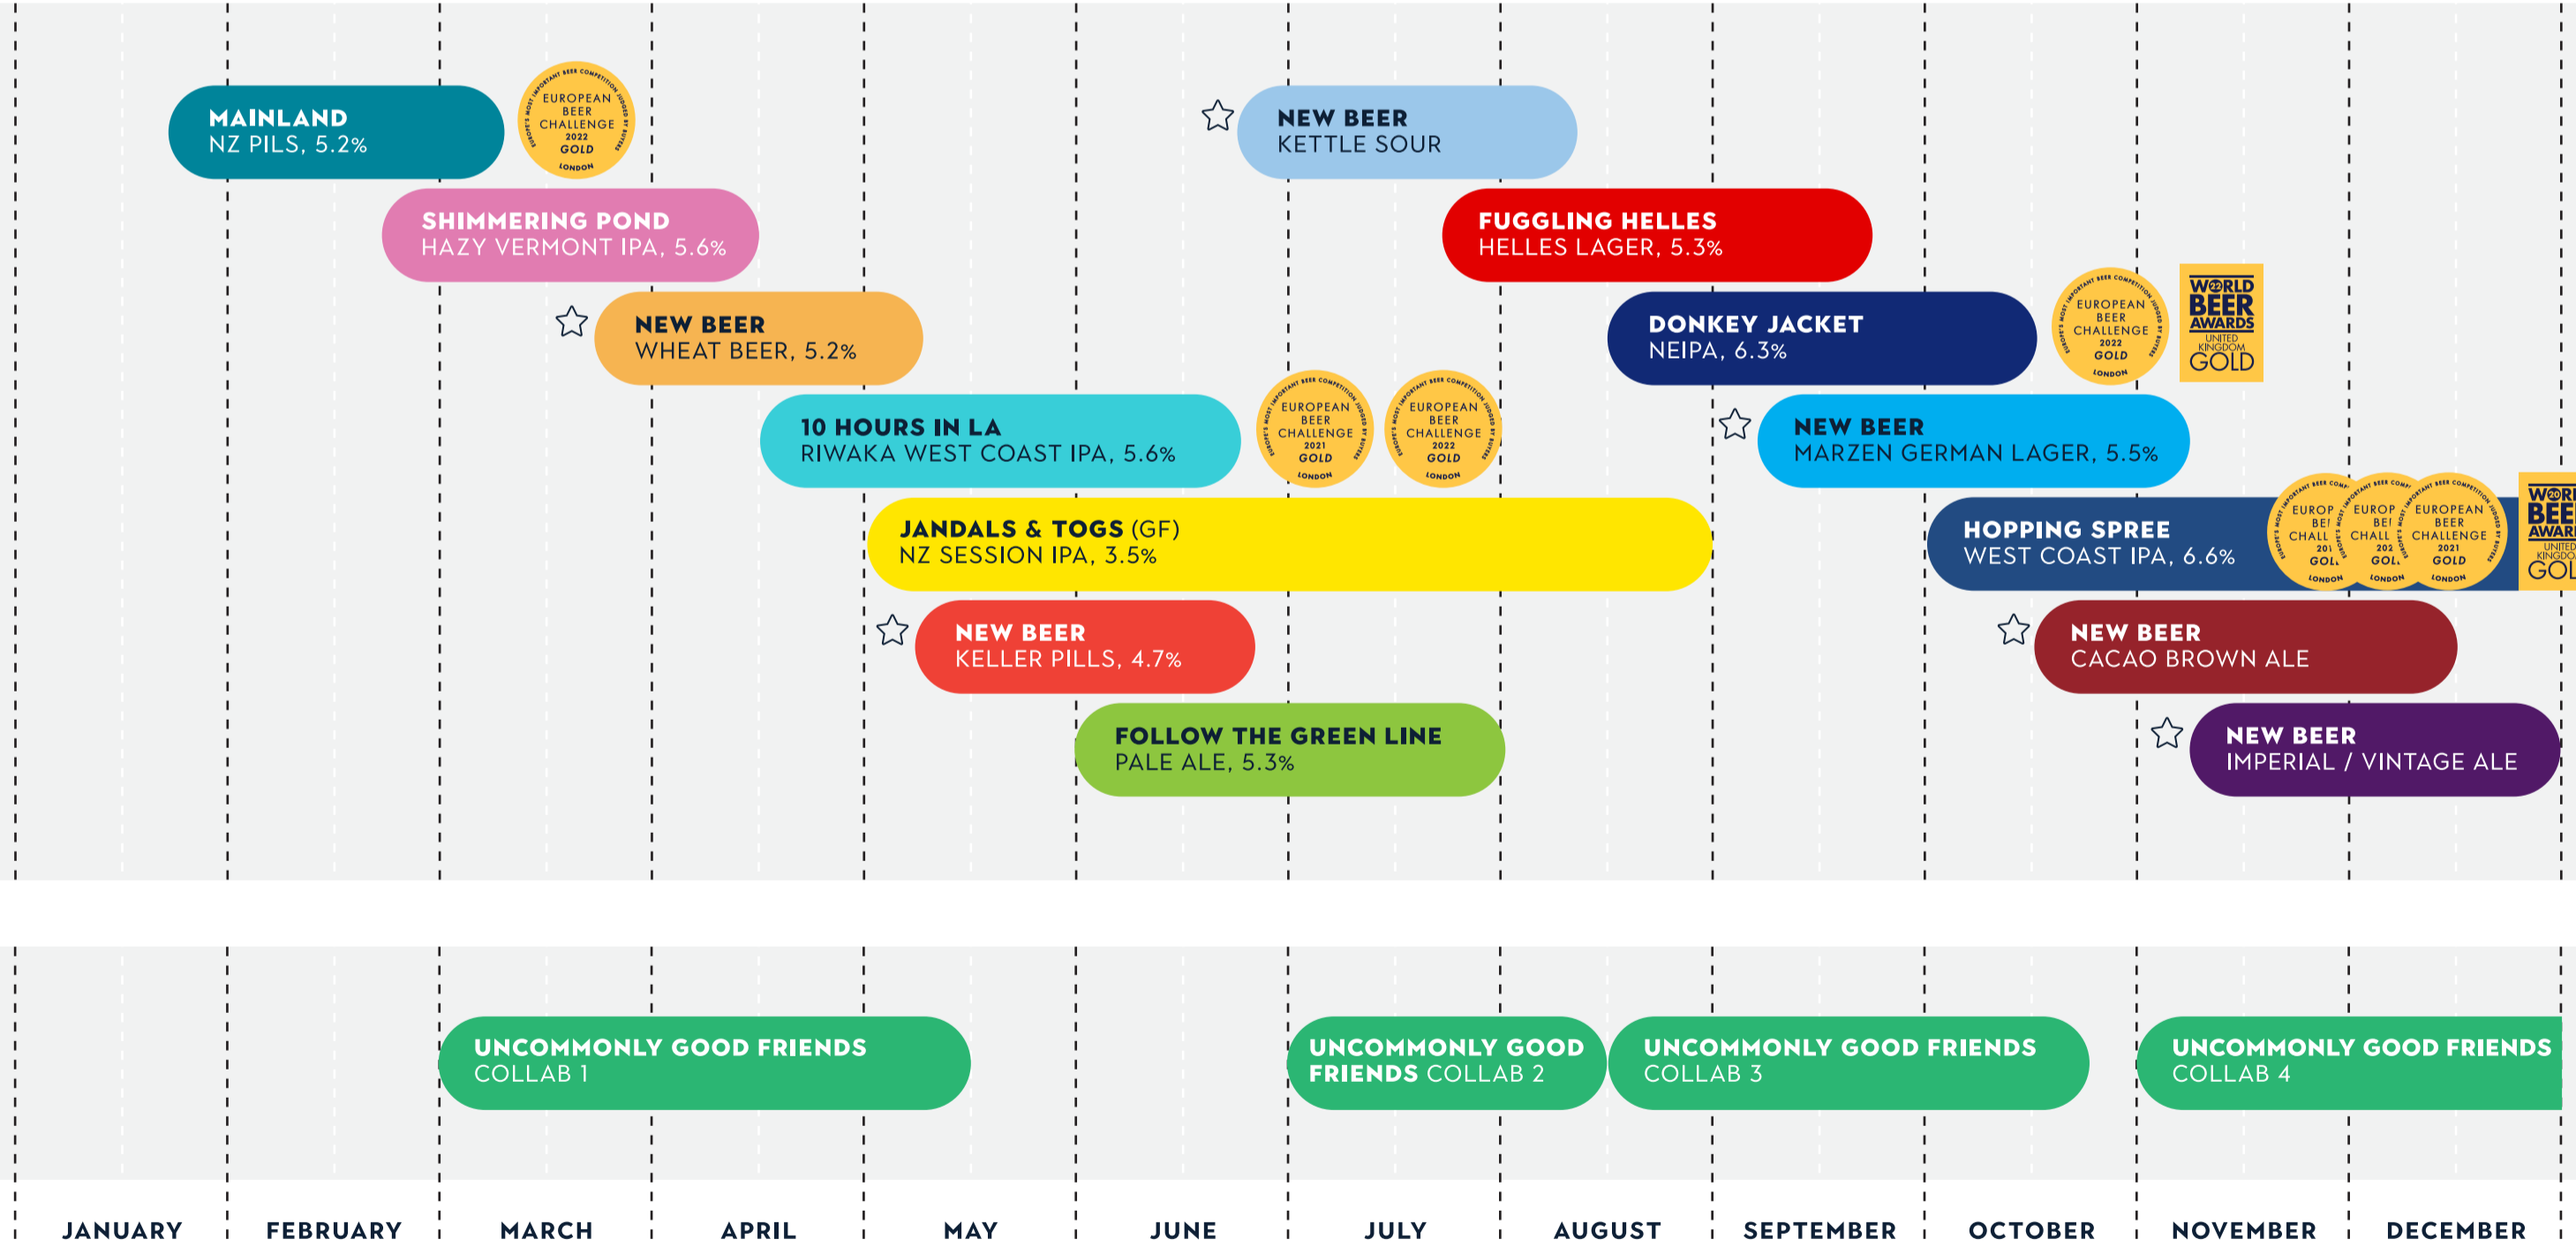

# 2023

## CORE RANGE

## MARKET EDITIONS

UNCOMMONLY GOOD BEER

CORRECT AS OF JANUARY 2023  
SUBJECT TO CHANGE AND UPDATES