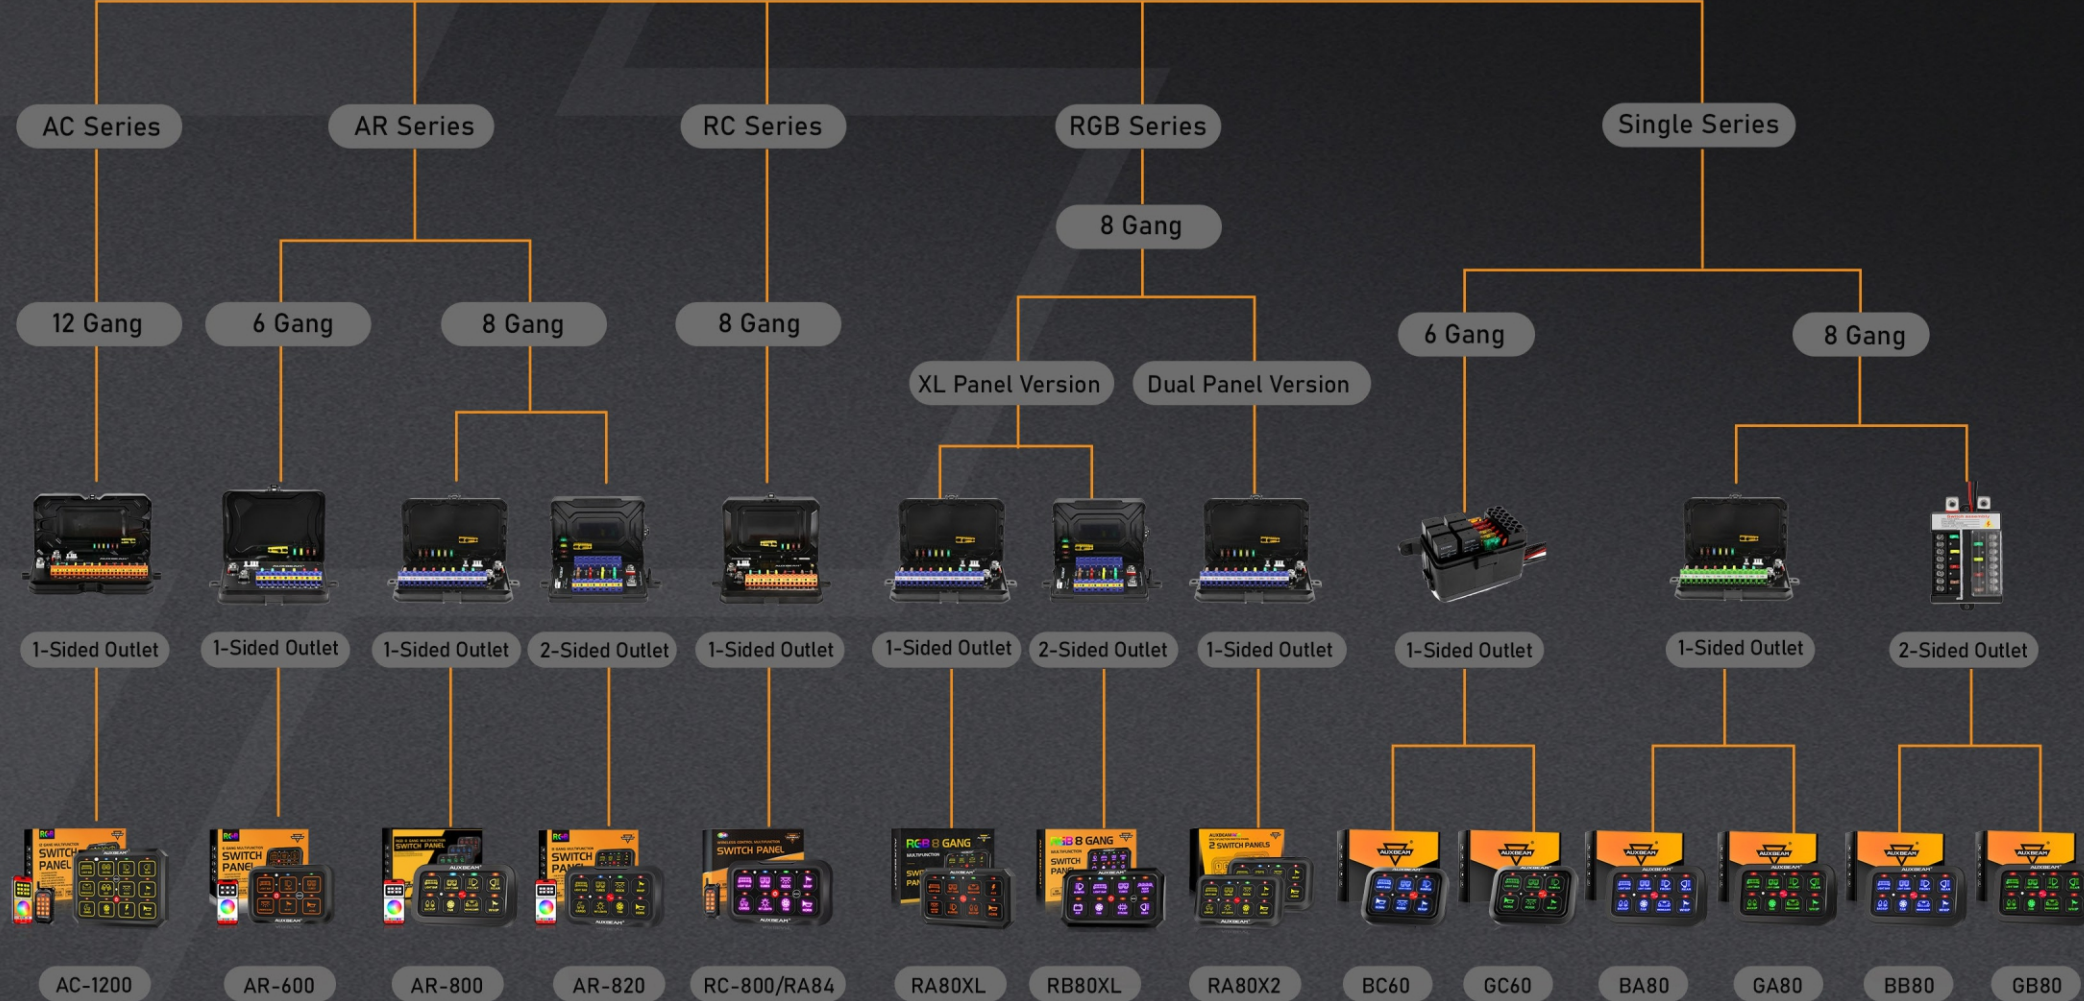

WHICH SWITCH PANEL IS BEST FOR YOU?

AUXBEAM SWITCH PANEL

05

AC Series

TO BE UPDATED...