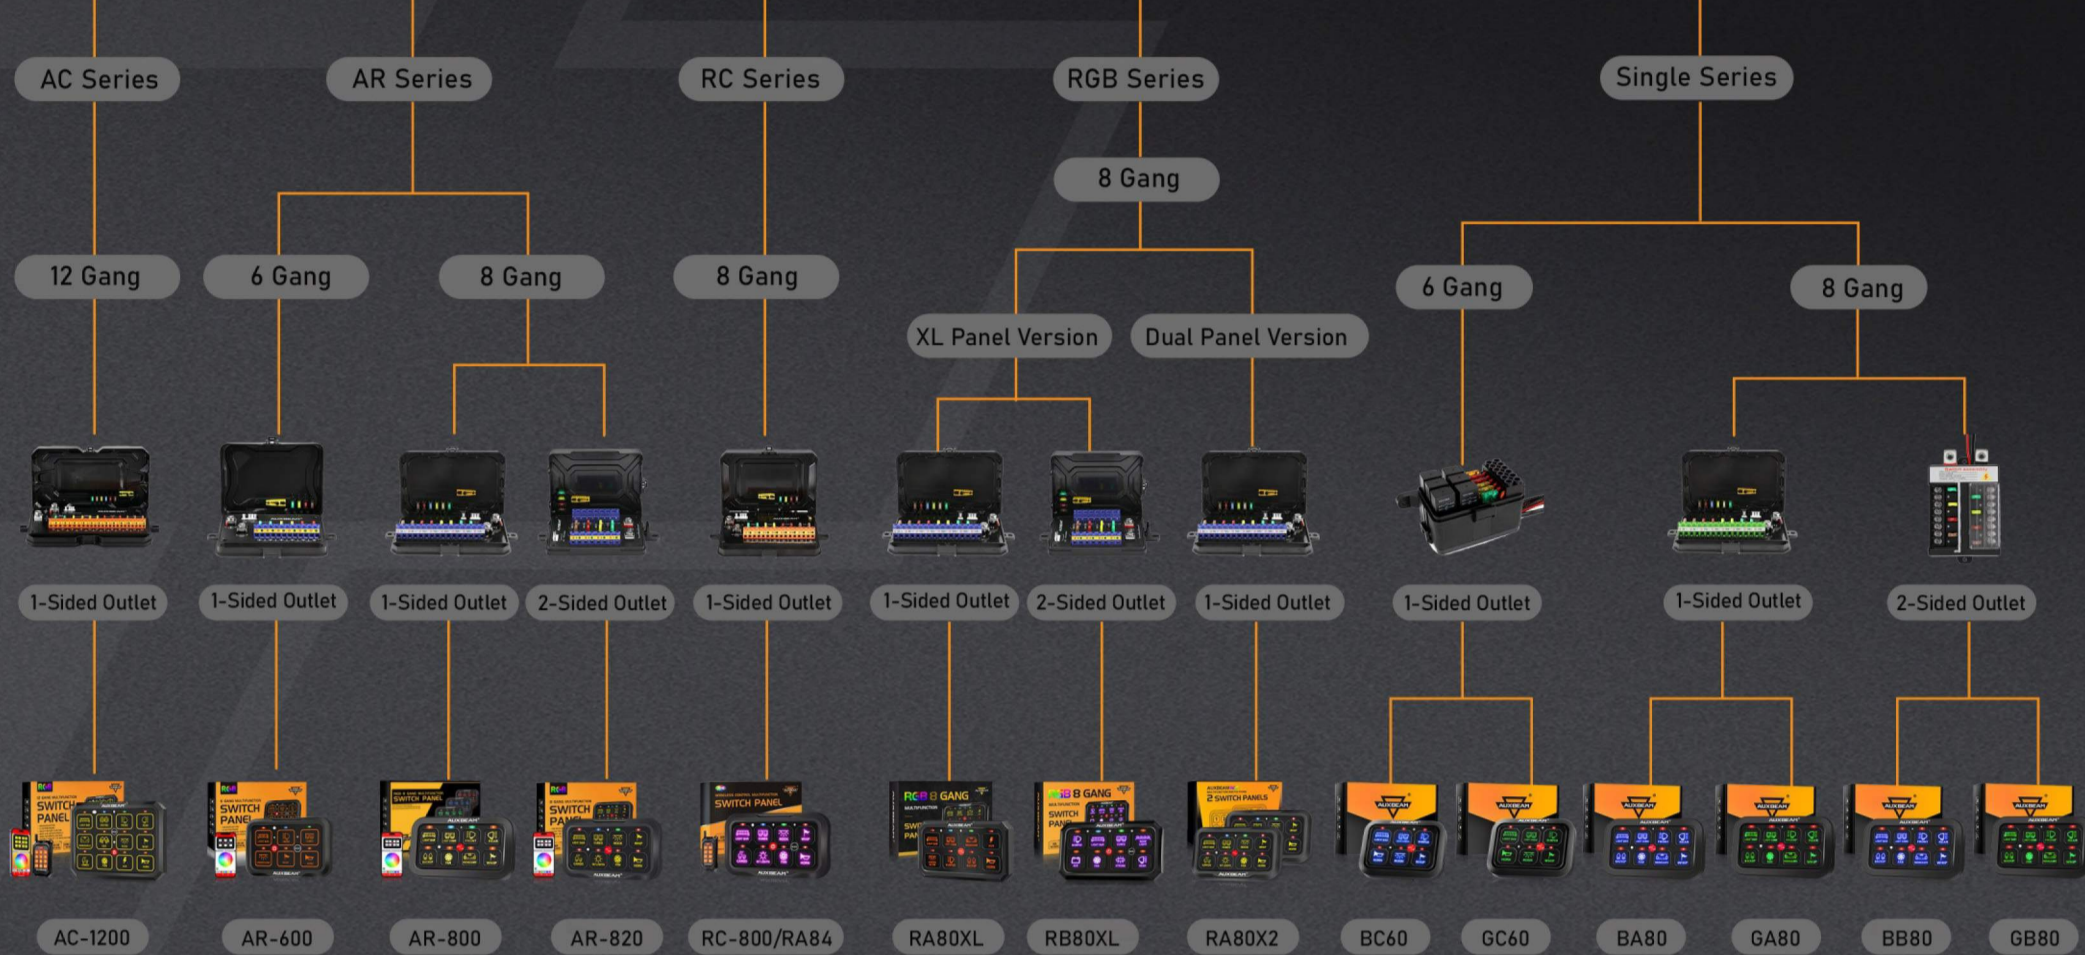

WHICH SWITCH PANEL IS BEST FOR YOU?

AUXBEAM SWITCH PANEL

02

05

AC Series

TO BE UPDATED...

04

AR Series

03

RC Series

TO BE UPDATED...

02

RGB Series

01

SINGLE Series

03

AR Series Switch Panel

Model	AR-800	AR-820	AR-600
Picture			
Circuit Type	8 Way	8 Way	6 Way
Panel Size	Normal 4.55"×2.6"	Normal 4.6"× 2.6"	Normal 4.5"×3"
Backlight Color	RGB	RGB	RGB
Function	Toggle Momentary Pulsed	Toggle Momentary Pulsed	Toggle Momentary Pulsed
Automatic Dimmable	✓	✓	✓
Flexible Turn Off Backlight	✗	✗	✓
MODE Button	✗	✗	✓
Switch Panel Control	✓	✓	✓
App&Bluetooth Control	✓	✓	✓
Remote Control	✗	✗	✗
Circuit Control Box	1-Sided Outlet 	2-Sided Outlet 	1-Sided Outlet
Max Current	60A	60A	60A
Working Voltage	DC 12-24V	DC 12-24V	DC 12-24V
Total Power	720-1200W	720-1400W	720-1400W

04

RGB Series Switch Panel

Model	RA80 XL	RB80 XL	RA80 X2
Picture			
Circuit Type	8 Way	8 Way	8 Way
Panel Size	Large 5.3"×3"	Large 5.3"×3"	Normal 4.6"× 2.6"
Backlight Color	RGB	RGB	RGB
Function	Toggle Momentary Pulsed	Toggle Momentary Pulsed	Toggle Momentary Pulsed
Automatic Dimmable	✓	✓	✓
Flexible Turn Off Backlight	✗	✓	✗
MODE Button	✗	✓	✗
Switch Panel Control	✓	✓	✓
App&Bluetooth Control	✗	✗	✗
Remote Control	✗	✗	✗
Circuit Control Box	1-Sided Outlet 	2-Sided Outlet 	1-Sided Outlet
Max Current	60A	60A	60A
Working Voltage	DC 12-24V	DC 12-24V	DC 12-24V
Total Power	720-1200W	720-1400W	720-1400W

05

Single Series Switch Panel

Model	GC60	BC60	BA80	BB80	GA80	GB80
Picture						
Circuit Type	6 Way	6 Way	8 Way	8 Way	8 Way	8 Way
Panel Size	Small 3.47"×2.56"	Small 3.47"×2.56"	Normal 4.55"×2.6"	Normal 4.55"×2.6"	Normal 4.55"×2.6"	Normal 4.55"×2.6"
Backlight Color	Green	Blue	Blue	Blue	Green	Green
Function	On-Off	On-Off	On-Off	On-Off	On-Off	On-Off
Automatic Dimmable	✓	✓	✓	✓	✓	✓
Flexible Turn Off Backlight	✗	✗	✗	✗	✗	✗
MODE Button	✗	✗	✗	✗	✗	✗
Switch Panel Control	✓	✓	✓	✓	✓	✓
App&Bluetooth Control	✗	✗	✗	✗	✗	✗
Remote Control	✗	✗	✗	✗	✗	✗
Circuit Control Box	1-Sided Outlet 	1-Sided Outlet 	1-Sided Outlet 	2-Sided Outlet 	1-Sided Outlet 	2-Sided Outlet
Max Current	60A	60A	60A	60A	60A	60A
Working Voltage	DC 12V	DC 12V	DC 12-24V	DC 12-24V	DC 12-24V	DC 12-24V
Total Power	720W	720W	720-1200W	720-1200W	720-1200W	720-1200W

06

Switch Panel Accessories

Picture	GC60	BC60	BA80	BB80	GA80	GB80	RA80 XL	RB80 XL	RA80 X2	RC-800/RA84	AR800	AR820	AR600	AC-1200
120pcs Sticker (Horizontal)	✓	✓	✓	✓	✓	✓	✓	✓	✓	✓	✓	✓	✓	✓
120pcs Sticker (Vertical)	✓	✓	✓	✓	✓	✓	✓	✓	✓	✓	✓	✓	✓	✓
6 Gang Cover	✓	✓									✓	✓		
8 Gang Cover			✓	✓	✓	✓					✓	✓		
8 Gang XL Cover							✓	✓						
3.94FT Extension Cable	✓	✓												
3.94FT Extension Cable			✓	✓	✓	✓	✓	✓	✓	✓	✓	✓	✓	✓
20FT Extension Cable			✓	✓	✓	✓	✓	✓	✓	✓	✓	✓	✓	✓
7FT 7AWG Battery Cables	✓	✓	✓	✓	✓	✓	✓	✓	✓	✓	✓	✓	✓	✓
6.6FT 20AWG ACC Electrical Wire	✓	✓	✓	✓	✓	✓	✓	✓	✓	✓	✓	✓	✓	✓
12 Gang Remote Control														✓
8 Gang Remote Control										✓				

07