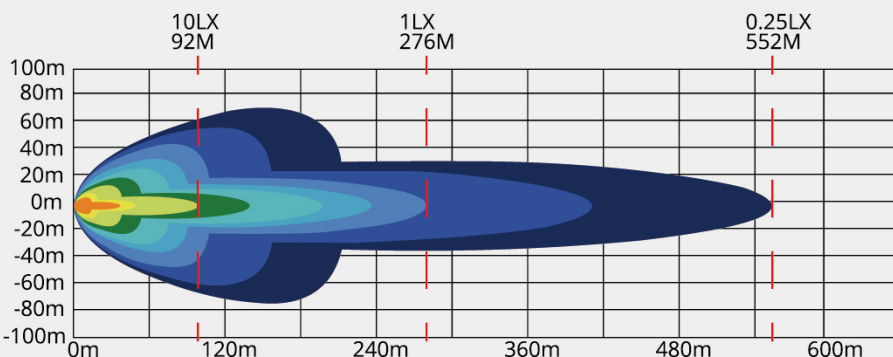

### SPECIFICATIONS

<b>Size</b>	3 Inch	3 Inch	3 Inch
<b>Beam Pattern</b>	Spot	Flood	Combo
<b>Beam Degree</b>	30°	120°	30°+120°
<b>Voltage</b>	10-30V	10-30V	10-30V
<b>Power (Pair)</b>	80W	80W	80W
<b>Total Lumens (Pair)</b>	9600LM	9600LM	9600LM
<b>Lighting Distance</b>	1 LUX@393M	1 LUX@168M	1 LUX@276M
<b>LED Quantity (Pair)</b>	P8*10 PCS	P8*10 PCS	P8*10 PCS
<b>Color Temperature</b>	6500K White/3000K Amber	6500K White/3000K Amber	6500K White/3000K Amber
<b>Waterproof Rate</b>	IP68	IP68	IP68
<b>Weight</b>	1.65kg/3.64lbs	1.65kg/3.64lbs	1.65kg/3.64lbs

### ISOLUX PERFORMANCE

50lx 25lx 10lx 5lx 2lx 1.5lx 1lx 0.5lx 0.25lx

Spot

Flood

Combo

### DIMENSIONS