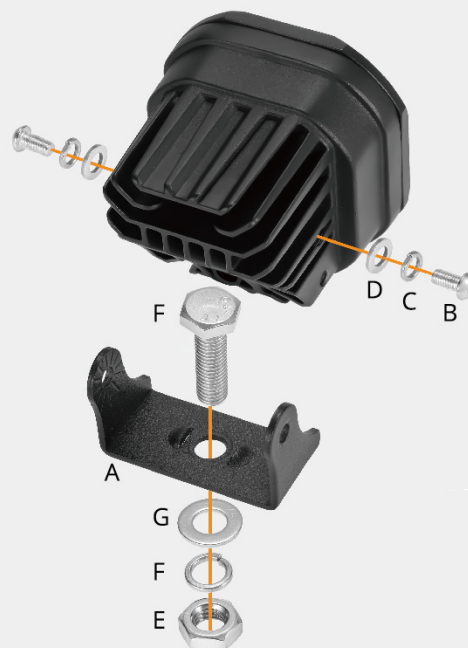

INSTALLATION INSTRUCTIONS