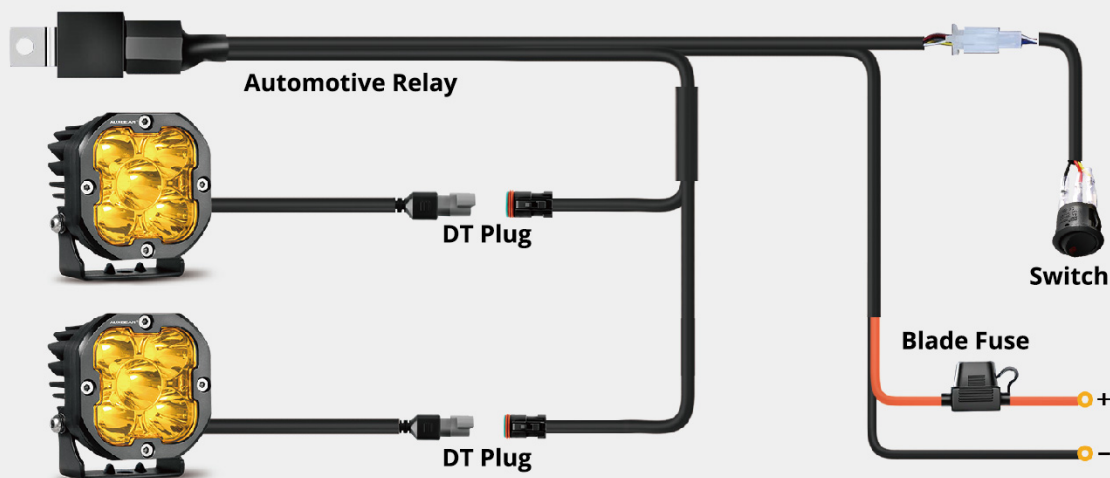

WIRING INSTRUCTIONS

CUSTOMER SERVICE

CUSTOMER@AUXBEAM.COM

@auxbeam

@auxbeam

@auxbeam

auxbeamledlight