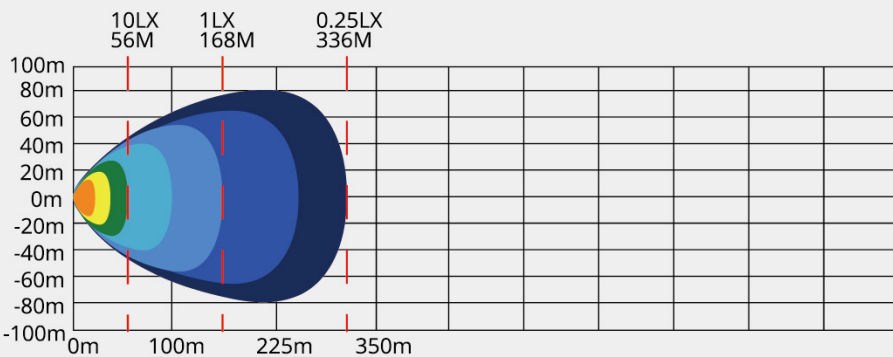

### SPECIFICATIONS

<b>Size</b>	3 Inch	3 Inch	3 Inch
<b>Beam Pattern</b>	Spot	Flood	Combo
<b>Beam Degree</b>	30°	120°	30°+120°
<b>Voltage</b>	10-30V	10-30V	10-30V
<b>Power (Pair)</b>	80W	80W	80W
<b>Total Lumens (Pair)</b>	9600LM	9600LM	9600LM
<b>Lighting Distance</b>	1 LUX@393M	1 LUX@168M	1 LUX@276M
<b>LED Quantity (Pair)</b>	P8*10 PCS	P8*10 PCS	P8*10 PCS
<b>Color Temperature</b>	6500K White/3000K Amber	6500K White/3000K Amber	6500K White/3000K Amber
<b>Waterproof Rate</b>	IP68	IP68	IP68
<b>Weight</b>	1.65kg/3.64lbs	1.65kg/3.64lbs	1.65kg/3.64lbs

### ISOLUX PERFORMANCE

50lx 25lx 10lx 5lx 2lx 1.5lx 1lx 0.5lx 0.25lx

Spot

Flood

Combo

### DIMENSIONS