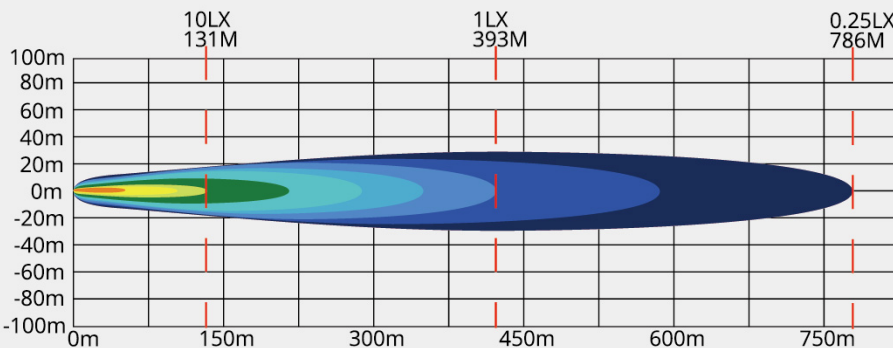

### SPECIFICATIONS

<b>Size</b>	3 Inch	3 Inch	3 Inch
<b>Beam Pattern</b>	Spot	Flood	Combo
<b>Beam Degree</b>	30°	120°	30°+120°
<b>Voltage</b>	10-30V	10-30V	10-30V
<b>Power (Pair)</b>	80W	80W	80W
<b>Total Lumens (Pair)</b>	9600LM	9600LM	9600LM
<b>Lighting Distance</b>	1 LUX@393M	1 LUX@168M	1 LUX@276M
<b>LED Quantity (Pair)</b>	P8*10 PCS	P8*10 PCS	P8*10 PCS
<b>Color Temperature</b>	6500K White/3000K Amber	6500K White/3000K Amber	6500K White/3000K Amber
<b>Waterproof Rate</b>	IP68	IP68	IP68
<b>Weight</b>	1.65kg/3.64lbs	1.65kg/3.64lbs	1.65kg/3.64lbs

### ISOLUX PERFORMANCE

50lx 25lx 10lx 5lx 2lx 1.5lx 1lx 0.5lx 0.25lx

Spot

Flood

Combo

### DIMENSIONS