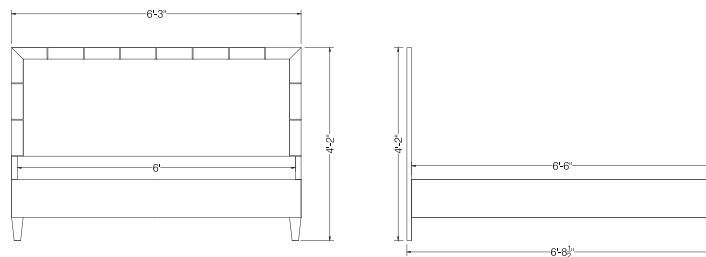

TECHNICAL DETAILS