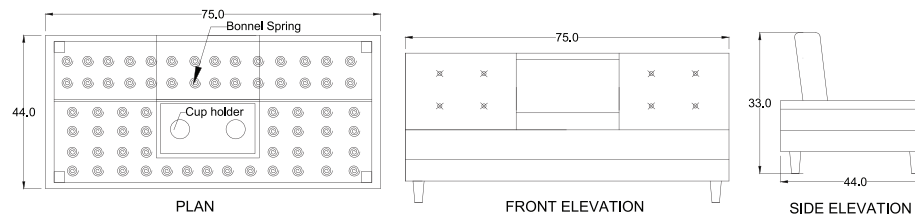

Material

Acacia wood
Pocket spring

Dimensions

29 W x 27 D x 42 H

Mechanism

Rocker swivel

COMFORTI Sofa Bed

Luxury, style, and comfort are the few descriptions that Comforti holds. If you are looking to enhance your room ambiance then this is the right choice for you.

Material

Acacia wood
High quality foam
Top grain leatherette and fabric

Dimensions

83 L x 33 D x 29 H

Technical Details

CONTEMPO Sofa Bed

Designed with perfectly trimmed solid wood, suede and leatherette upholstery, Contempo brings both luxury and style to a room.

Material

Acacia wood
High quality foam
Top grain leatherette and fabric

Dimensions

75 L x 44 D x 33 H

Technical Details

MARK Sofa Bed

With the added benefit for a sleeper, the magnificent proportions of comfortable cushions and expansive length for back couch.