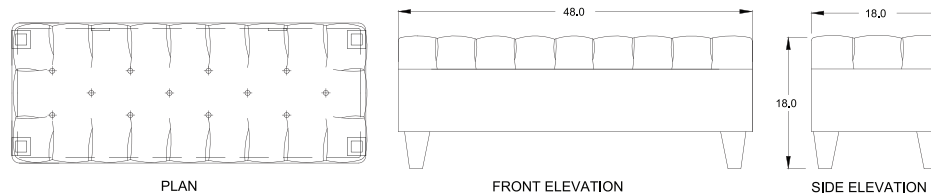

Material

Pine Wood
High quality foam
Top Grain Leatherette and
Fabric

Dimensions

48 W x 18 D x 18 H

Finish

Brown polish

Technical Details

GRACE Ottoman