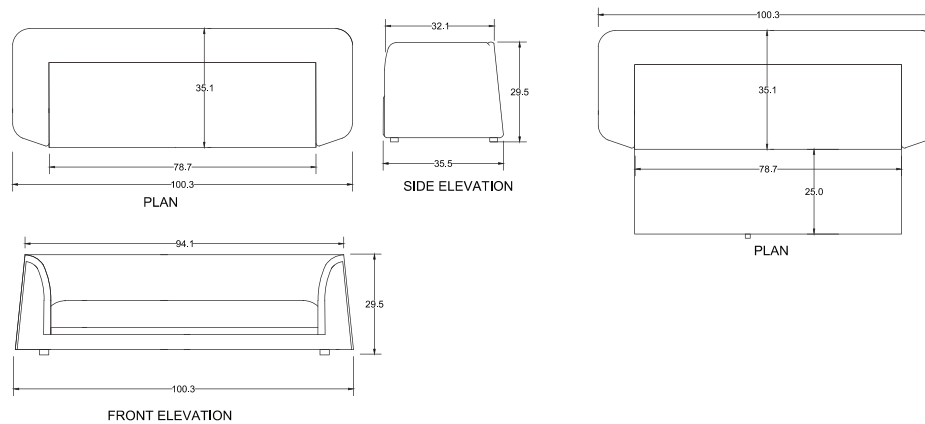

SCOTT Sofa Bed

A gorgeous three-seater, the Scott sofa bed works not just as your primary seating option, but also as an elegant and super comfortable bed. The smart make of Scott sofa bed offers a perfect solution for relaxing sleepovers and game nights.

Material

Partial wood and Ply wood
High density foam

Dimensions

100.3 W x 35.5 D x 29.5 H

Technical Details