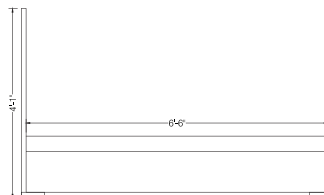

Material

Laminated wood

Dimensions

24 W x 20 D x 20 H

Finish

Dark walnut

Chrome pipe base

TECHNICAL DETAILS