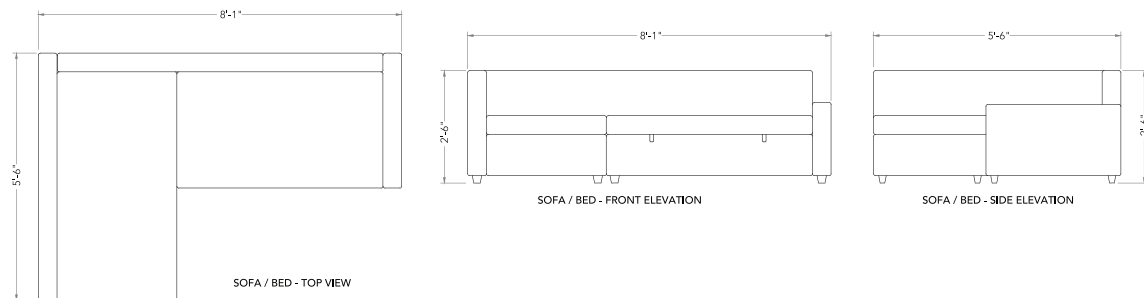

SECTIONAL Sofa Bed

Sectional sofa features a modern sleek look that goes well with a myriad of home and office interiors. The sturdy structure, quality seating, oversized cushions, and quality upholstery options to choose from make the sofa a delight for every living space.

Material

Solid wood & imported plywood
High quality imported sofa bed mechanism
High quality foam

Dimensions

97 W x 66 D x 30 H

Technical Details