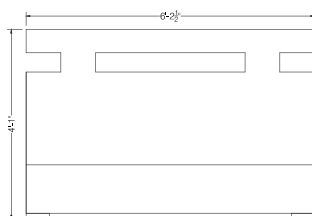

Material

Laminated wood

Dimensions

24 W x 20 D x 20 H

Finish

Dark walnut

Chrome pipe base

TECHNICAL DETAILS