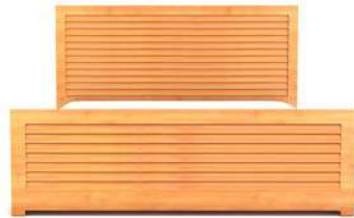

ARIZONA Bed with Side Tables & Dresser

Bring natural sophistication to your space with Arizona bed set. Angled louvers, an architectural detail first used in ancient Greece, have found a new place in the bedroom.