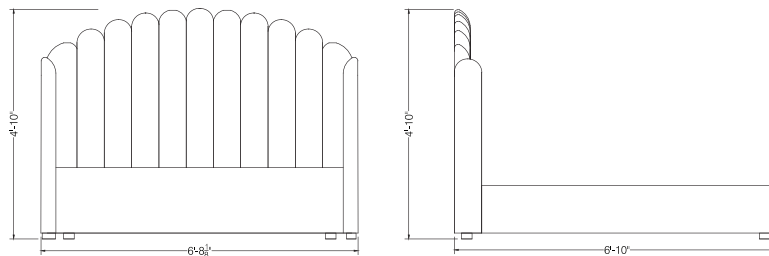

Material

Imported ply wood
High quality foam

Dimensions

80.25 W x 82 D x 58 H

Finish

Top grain leatherette and
fabric

TECHNICAL DETAILS

TESS Bed