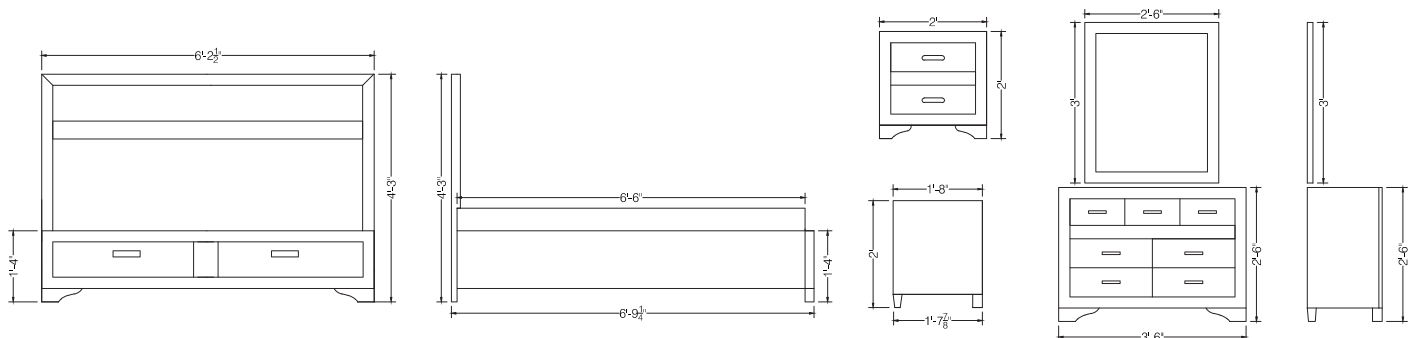

Laminated wood
MDF

Dimensions

Dresser: 42 W x 18 D x 30 H

Mirror: 30 W x 2.5 D x 36 H

Finish

Dresser: Black formica, S.S finish strip
Mirror: Black deco paint

TECHNICAL DETAILS

ACE Bed with Side Tables