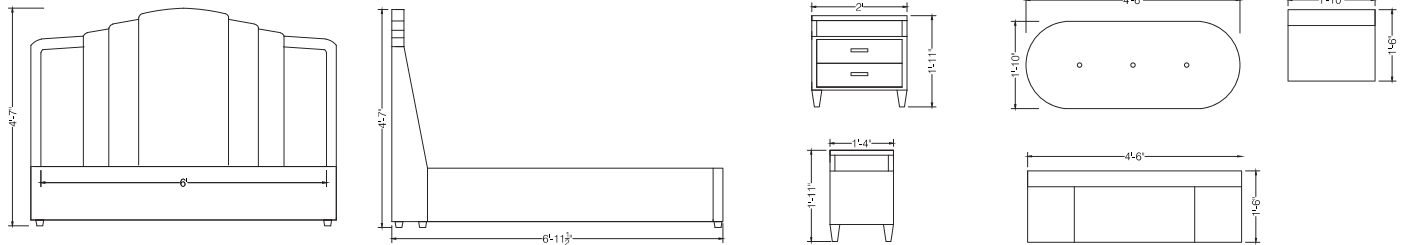

Pine wood
High quality foam

Dimensions

54 W x 22 D x 18 H

Finish

Top grain leatherette and fabric

TECHNICAL DETAILS

LAMINATED BED SETS

ARIZONA Bed with Side Tables & Dresser