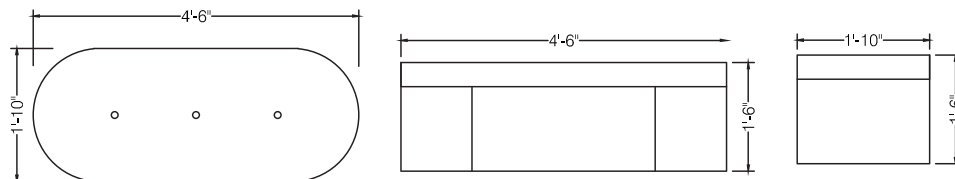

MIA Ottoman

Comfortable and sturdy Mia Ottoman in neutral tone complements contemporary and modern interiors just so well.

Material

Pine wood
High quality foam

Dimensions

54 W x 22 D x 18 H

Technical Details