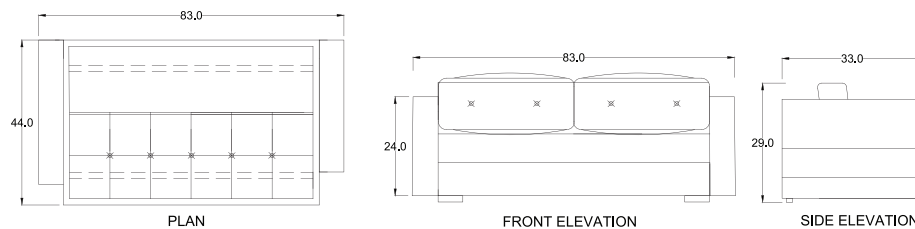

COMFORTI Sofa Bed

Luxury, style, and comfort are the few descriptions that Comforti holds. If you are looking to enhance your room ambiance then this is the right choice for you.

Material

Acacia wood
High quality foam
Top grain leatherette and fabric

Dimensions

83 L x 33 D x 29 H

Technical Details