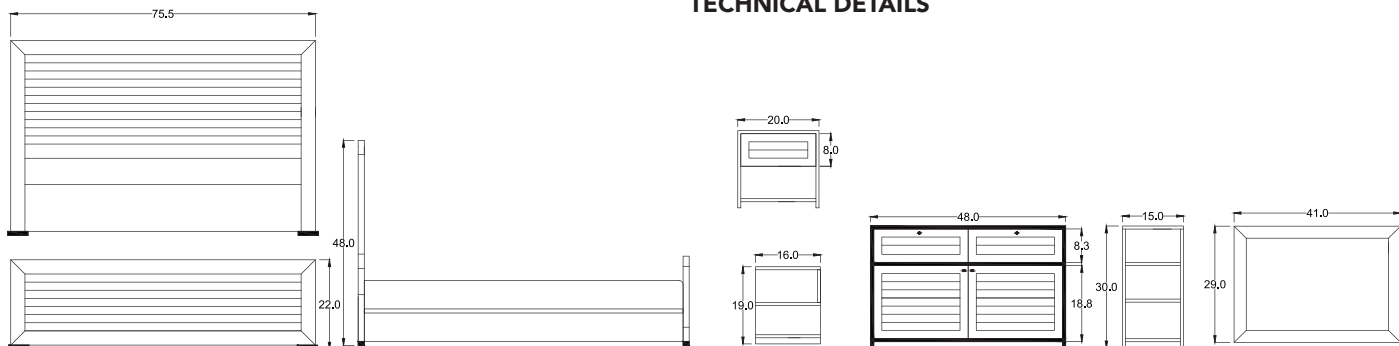

TECHNICAL DETAILS