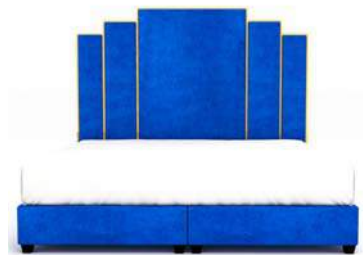

EMPIRE Bed

The empire bed features a sophisticated design that brings an aesthetic element to your modern living style. The bed presents a clean-line silhouette to your bedrooms that blend well with a range of interiors.

BED - KING SIZE

Material

Solid wood & high density MDF
High quality foam

Dimensions

81 W x 82 D x 57 H

Finish

Top grain leatherette and fabric
Golden deco paint

TECHNICAL DETAILS