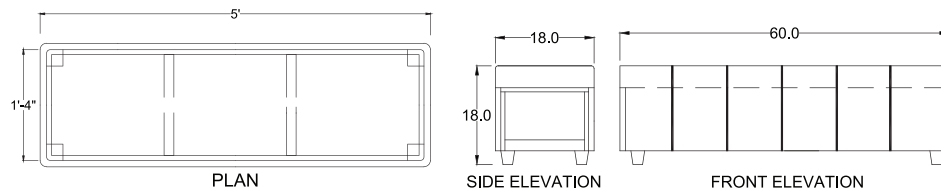

GRACE Ottoman

As versatile as it is stylish, this lovely ottoman is a must-have for your home. A perfect choice for contemporary ensembles, this charming design brings modern style to your living spaces.

Material

Pine wood
High quality foam
Top grain leatherette and fabric

Dimensions

60 W x 18 D x 18 H

Technical Details