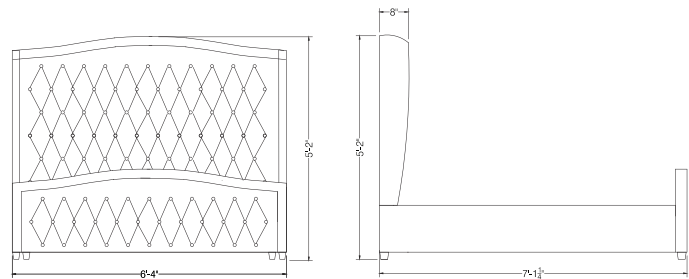

Dimensions

76 W x 85.25 D x 62 H

Finish

Top grain leatherette and
fabric

TECHNICAL DETAILS

SYDNEY Bed

If you've been searching for a modern wooden bed with a solid structure and elaborative details, then Sydney bed is the perfect fit for you.