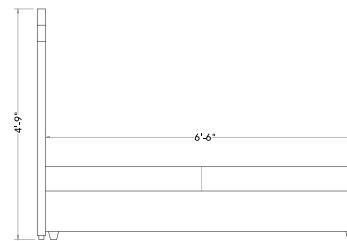

BED - SIDE ELEVATION