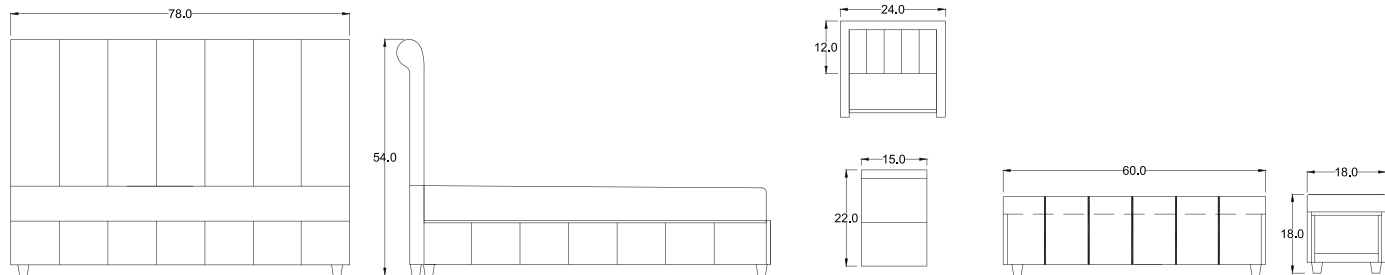

Pine wood
High quality foam

Dimensions

60 W x 18 D x 18 H

Finish

Top grain leatherette and fabric

TECHNICAL DETAILS

MIA Bed with Side Tables and Ottoman

This minimalistic bed set upholstered with fine quality fabric is designed to grace your bedrooms with sophistication and elegance.

BED- KING SIZE

Material

Pine wood
High quality foam

Dimensions

74.5 W x 83.5 D x 55 H

Finish

Top grain leatherette and fabric

SIDE TABLES