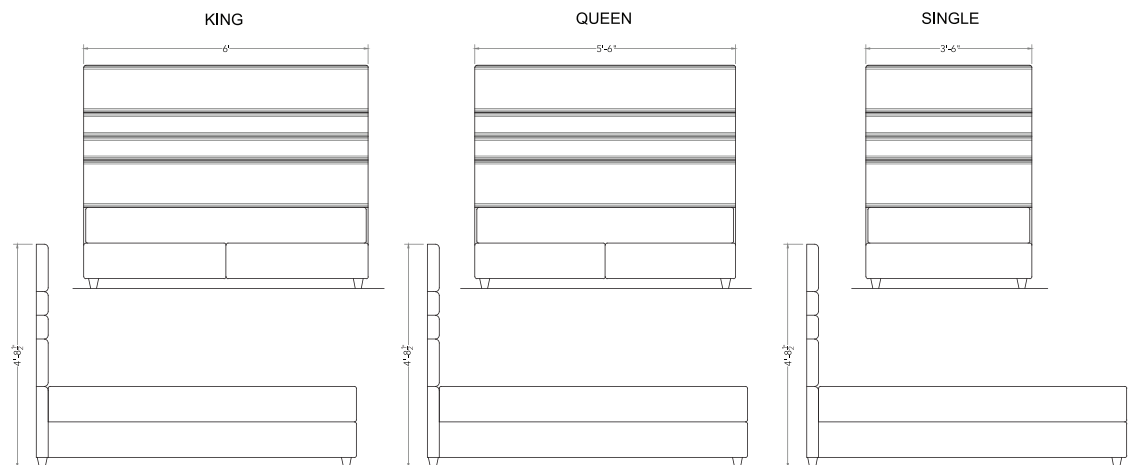

TECHNICAL DETAILS