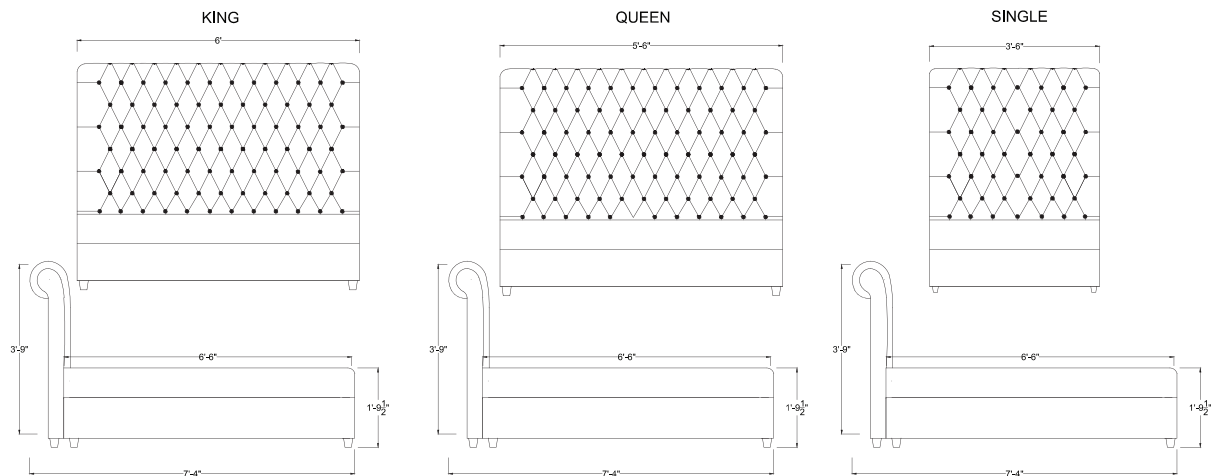

Dimensions

17.5 W x 19 D x 17.5 H

TECHNICAL DETAILS

LEGEND Bed with Side Tables

Offering everything you need to bring your bedroom ensemble to the 21st century, this fantastic bed set is a must have for your room.

BED - KING SIZE

Material

Pine wood
High quality foam
Top grain leatherette and fabric

Dimensions

King: 72 W x 88 D x 45 H
Queen: 66 W x 88 D x 45 H
Single: 42 W x 88 D x 45 H

SIDE TABLES-PADDED

Material

MDF
High quality foam
Top grain leatherette and fabric

Dimensions

17.5 W x 19 D x 17.5 H

TECHNICAL DETAILS

OSCAR Bed with Side Tables

Oscar bed allows you to furnish your room in an elegant way. Well-crafted with high quality materials, this bed offers a comfortable sleep.

BED - KING SIZE

Material

Pine wood
High quality foam
Top grain leatherette and fabric
Nail head trimmings

Dimensions

King: 75 W x 82 D x 52 H
Queen: 69 W x 82 D x 52 H
Single: 45 W x 82 D x 52 H

SIDE TABLES