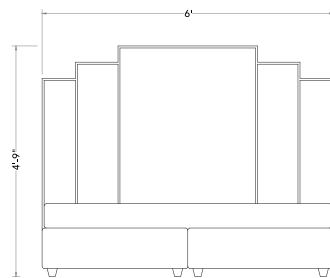

BED - KING SIZE

Material

Solid wood & high density MDF
High quality foam

Dimensions

81 W x 82 D x 57 H

Finish

Top grain leatherette and fabric
Golden deco paint

TECHNICAL DETAILS