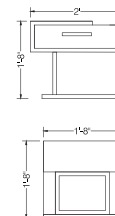

Material

Laminated wood

Dimensions

24 W x 20 D x 20 H

Finish

Dark walnut

Chrome pipe base

TECHNICAL DETAILS