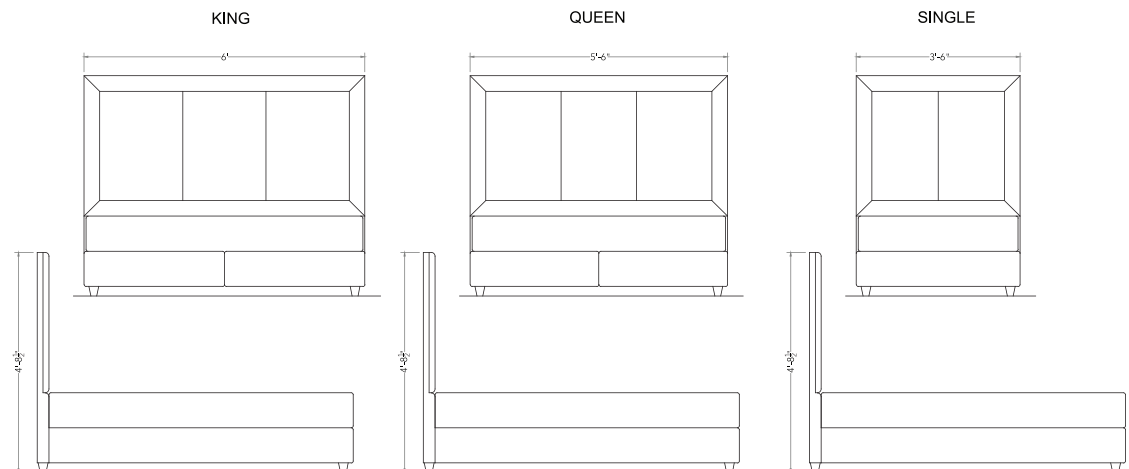

Dimensions

King: 72 W x 81.5 D x 57 H
Queen: 66 W x 81.5 D x 57 H
Single: 42 W x 81.5 D x 57 H

SIDE TABLES

Material

MDF
High quality foam
Top grain leatherette and fabric

Dimensions

24 W x 15 D x 22 H

TECHNICAL DETAILS

Material

Pine wood
High quality foam
Top grain leatherette and fabric

Dimensions

King: 72 W x 81.5 D x 57 H
Queen: 66 W x 81.5 D x 57 H
Single: 42 W x 81.5 D x 57 H

SIDE TABLES

Material

MDF
High quality foam
Top grain leatherette and fabric