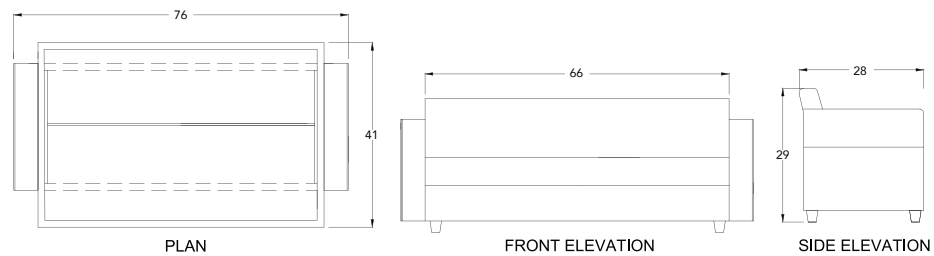

MARK Sofa Bed

With the added benefit for a sleeper, the magnificent proportions of comfortable cushions and expansive length for back couch.

Material

Acacia wood
High density foam

Dimensions

76 W x 28 D x 29 H

Technical Details