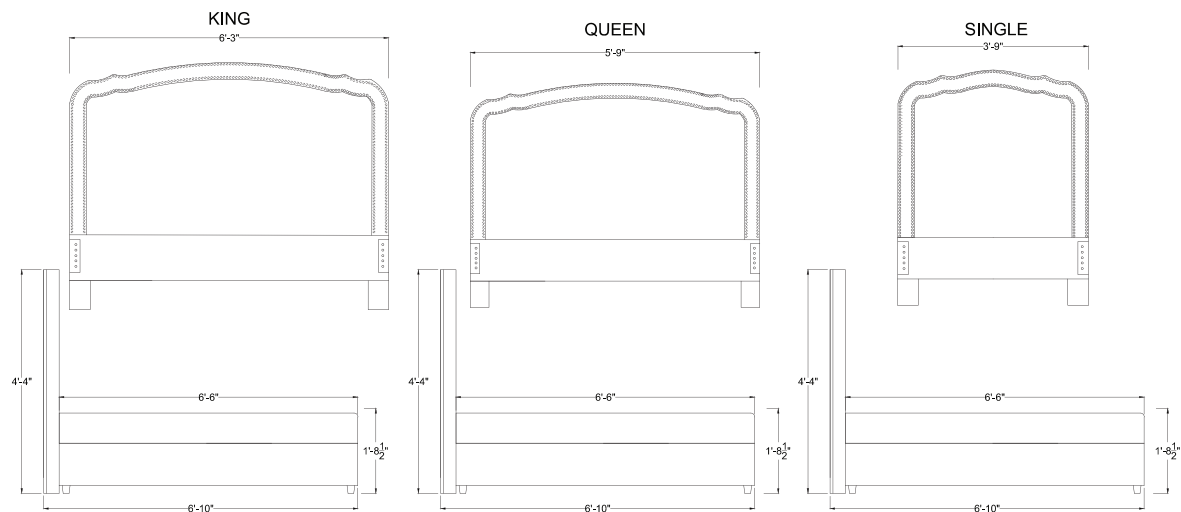

BED - KING SIZE

Material

Pine wood
High quality foam
Top grain leatherette and fabric

Dimensions

King: 72 W x 88 D x 45 H
Queen: 66 W x 88 D x 45 H
Single: 42 W x 88 D x 45 H

SIDE TABLES-PADDED

Material

MDF
High quality foam
Top grain leatherette and fabric

BED - KING SIZE

Material

Pine wood
High quality foam
Top grain leatherette and fabric
Nail head trimmings

Dimensions

King: 75 W x 82 D x 52 H
Queen: 69 W x 82 D x 52 H
Single: 45 W x 82 D x 52 H

SIDE TABLES

Material

MDF
High quality foam
Top grain leatherette and fabric

Dimensions

24 W x 15 D x 22 H

TECHNICAL DETAILS

WOODEN BOSS Bed with Side Tables

A classic design never loses its luster, which is indeed true for our Wooden Boss containing top grain leatherette & pine wood.

BED - KING SIZE

Material

Pine wood
High quality foam
Top grain leatherette and fabric

Dimensions

King: 72 W x 81.5 D x 57 H
Queen: 66 W x 81.5 D x 57 H
Single: 42 W x 81.5 D x 57 H

SIDE TABLES

Material

MDF
High quality foam
Top grain leatherette and fabric