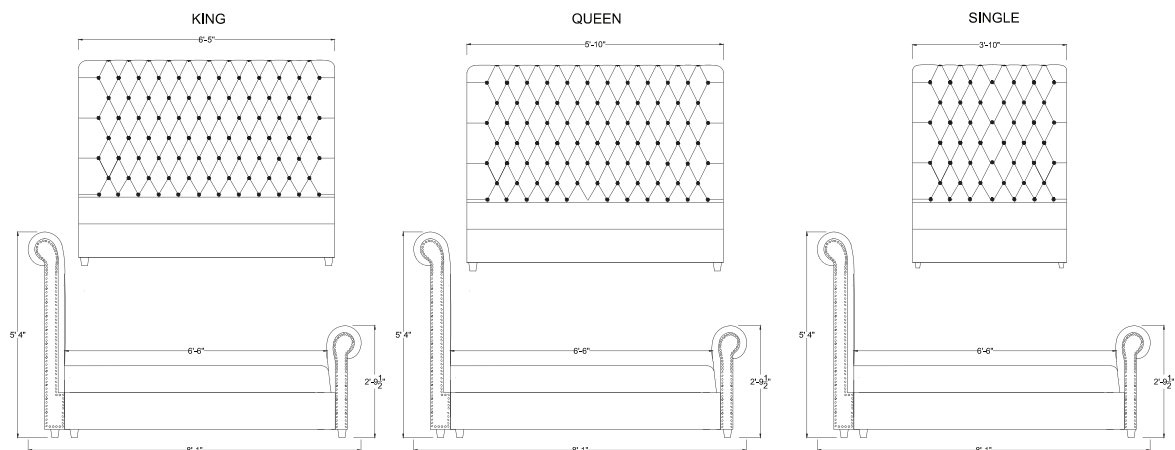

BED - KING SIZE

Material

Pine wood
High quality foam
Top grain leatherette and fabric

Dimensions

King: 77 W x 97 D x 64 H
Queen: 70 W x 97 D x 64 H
Single: 46 W x 97 D x 64 H

SIDE TABLES-PADDED

Material

MDF
High quality foam
Top grain leatherette and fabric

Dimensions

17.5 W x 19 D x 17.5 H

TECHNICAL DETAILS

LEGEND Bed with Side Tables

Offering everything you need to bring your bedroom ensemble to the 21st century, this fantastic bed set is a must have for your room.

BED - KING SIZE

Material

Pine wood
High quality foam
Top grain leatherette and fabric

Dimensions

King: 72 W x 88 D x 45 H
Queen: 66 W x 88 D x 45 H
Single: 42 W x 88 D x 45 H

SIDE TABLES-PADDED

Material

MDF
High quality foam
Top grain leatherette and fabric