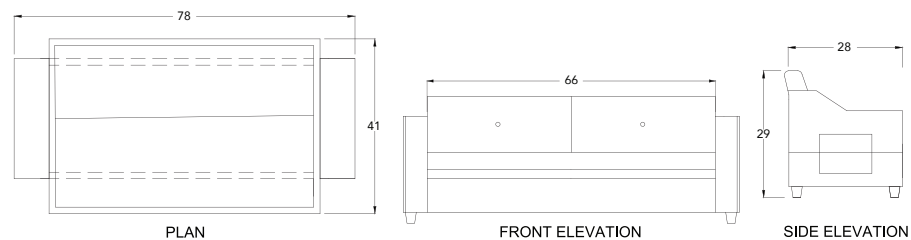

TRACE Sofa Bed

Inspired by models from the mid-century, a simple frame made of solid wood with top grain leatherette and high quality fabric upholstery. With user friendly mechanism, to convert sofa into sofa beds, Trace is the right choice for any modern space saving living or bedroom decor.

Material

Acacia wood
High density foam

Dimensions

78 W x 28 D x 29 H

Technical Details