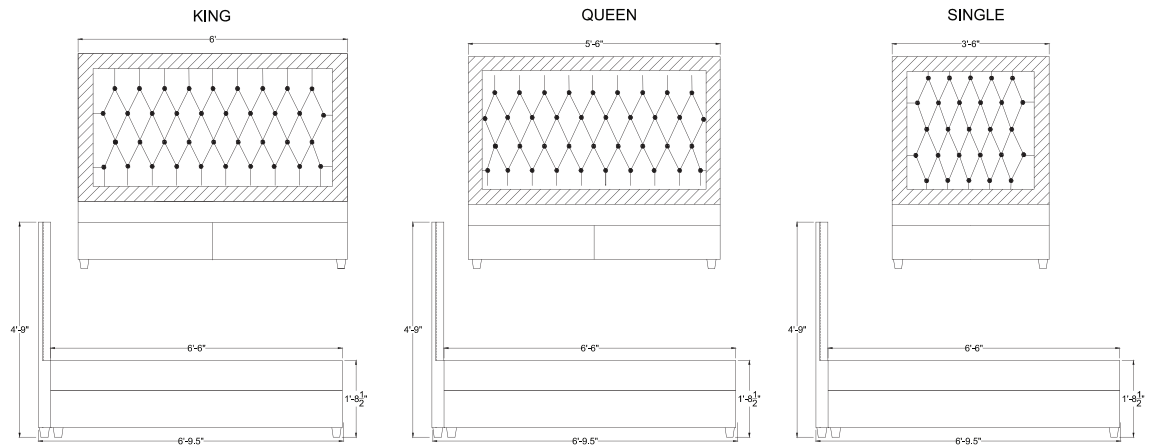

BED - KING SIZE

Material

Pine wood

High quality foam

Top grain leatherette and fabric

Dimensions

King: 72 W x 81.5 D x 57 H

Queen: 66 W x 81.5 D x 57 H

Single: 42 W x 81.5 D x 57 H

SIDE TABLES

Material

MDF

High quality foam

Top grain leatherette and fabric

Dimensions

24 W x 15 D x 22 H

TECHNICAL DETAILS

BOSS I

Bed with Side Tables

Its a true depiction of simple and minimalistic design. A finely upholstered bed offers comfort and grace altogether.

BED - KING SIZE

Material

Pine wood
High quality foam
Top grain leatherette and fabric

Dimensions

King: 72 W x 81.5 D x 57 H
Queen: 66 W x 81.5 D x 57 H
Single: 42 W x 81.5 D x 57 H

SIDE TABLES

Material

MDF
High quality foam
Top grain leatherette and fabric

Dimensions

24 W x 15 D x 22 H

TECHNICAL DETAILS