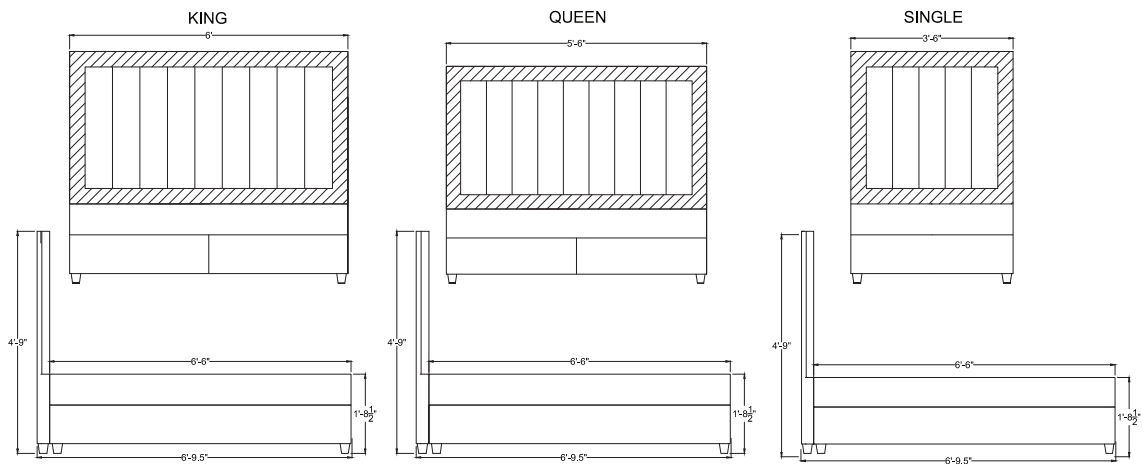

Material

MDF
High quality foam
Top grain leatherette and fabric

Dimensions

24 W x 15 D x 22 H

TECHNICAL DETAILS

WOODEN BOSS Bed with Side Tables

A classic design never loses its luster, which is indeed true for our Wooden Boss containing top grain leatherette & pine wood.

BED - KING SIZE

Material

Pine wood
High quality foam
Top grain leatherette and fabric

Dimensions

King: 72 W x 81.5 D x 57 H
Queen: 66 W x 81.5 D x 57 H
Single: 42 W x 81.5 D x 57 H

SIDE TABLES

Material

MDF
High quality foam
Top grain leatherette and fabric

Dimensions

24 W x 15 D x 22 H

TECHNICAL DETAILS

WOODEN BOSS TUFTED

Bed with Side Tables

Our Wooden Boss Tufted is designed for optimum support so you can rest in style. Featuring a classically styled headboard, this bed offers strong, reliable and modern support for your mattress.