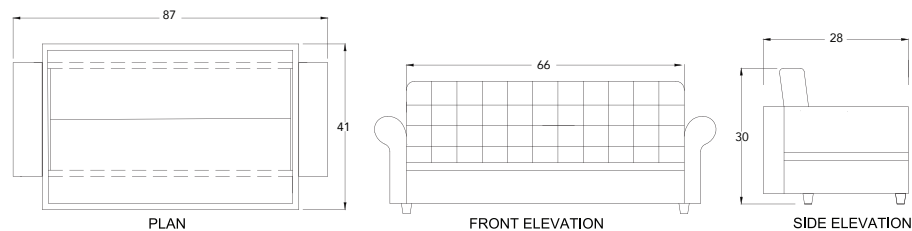

SWISS Sofa Bed

Make sure that your guests enjoy Swiss Sofa Bed at their fullest. This comfortable and moderate sofa bed is available in top grain leatherette and high quality fabric upholstery, and would be ideal for a guest bedroom if additional guests arrive.

Material

Acacia wood
High density foam

Dimensions

87 W x 28 D x 30 H

Technical Details