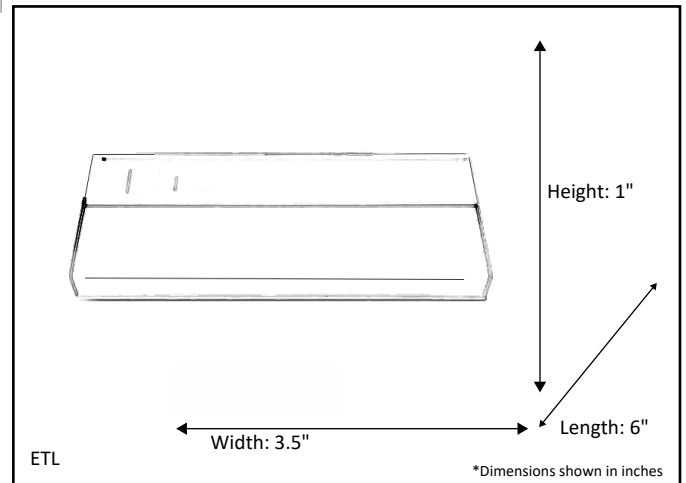

* Integrated LED