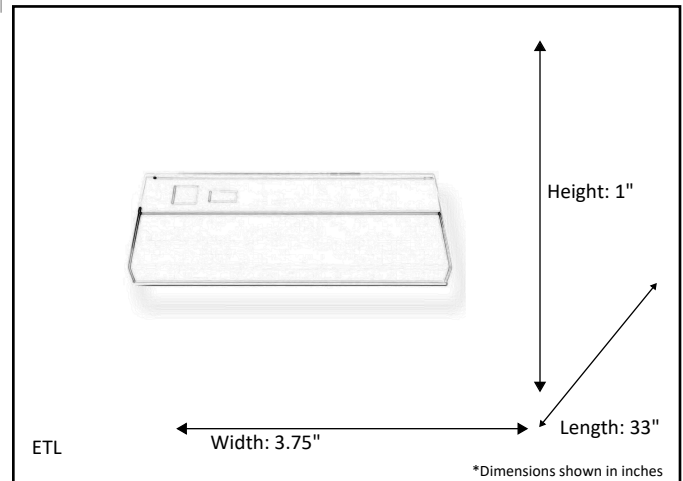

Model #	LED-UC33-WH(15W/3000K)
SKU	16722
Description	LED Under Cabinet
Finish	White
Dimensions- HxWxL <small>(Dimensions shown in inches)</small>	1" x 3.75" x 33"
Lumens	1300 Lm
Wattage	15W
CCT (Kelvin)	3000K
Dimmable	Yes
Rated Life Hours	15,000

Finish: White

* Integrated LED

ELECTRICAL REQUIREMENTS: Fixture requires a grounded electrical supply line of 120 volts AC.

INSTALLATION REQUIREMENTS: Fixture attaches to electrical junction box securely anchored in wall or ceiling.
All mounting hardware included.