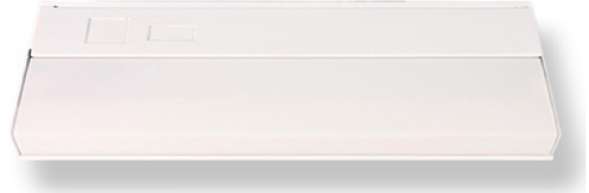

Model #	LED-UC24-WH(11W/3000K)
SKU	16719
Description	LED Under Cabinet
Finish	White
Dimensions- HxWxL (Dimensions shown in inches)	1" x 3.75" x 24"
Lumens	1000 Lm
Wattage	11W
CCT (Kelvin)	3000K
Dimmable	Yes
Rated Life Hours	15,000

Finish: White

\* Integrated LED

**ELECTRICAL REQUIREMENTS:** Fixture requires a grounded electrical supply line of 120 volts AC.

**INSTALLATION REQUIREMENTS:** Fixture attaches to electrical junction box securely anchored in wall or ceiling.  
**All mounting hardware included.**