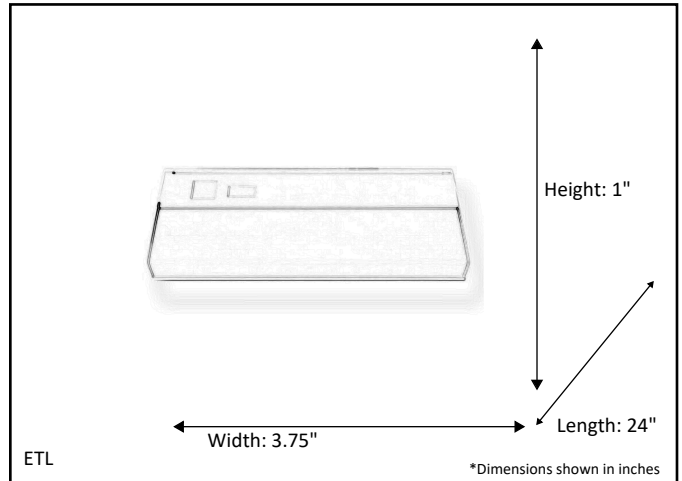

Model #	LED-UC24-WH(11W/3000K)
SKU	16719
Description	LED Under Cabinet
Finish	White
Dimensions- HxWxL (Dimensions shown in inches)	1" x 3.75" x 24"
Lumens	1000 Lm
Wattage	11W
CCT (Kelvin)	3000K
Dimmable	Yes
Rated Life Hours	15,000

Finish: White

\* Integrated LED

**ELECTRICAL REQUIREMENTS:** Fixture requires a grounded electrical supply line of 120 volts AC.

**INSTALLATION REQUIREMENTS:** Fixture attaches to electrical junction box securely anchored in wall or ceiling.  
**All mounting hardware included.**