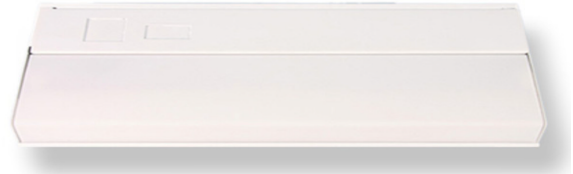

<b>Model #</b>	<b>LED-UC12-WH (8W/3000K)</b>
SKU	16713
Description	LED Under Cabinet
Finish	White
Dimensions- HxWxL <small>(Dimensions shown in inches)</small>	1" x 3.75 x 12"
Lumens	900 Lm
Wattage	8W
CCT (Kelvin)	3000K
Dimmable	Yes
Rated Life Hours	15,000

Finish: White

\* Integrated LED

**ELECTRICAL REQUIREMENTS:** Fixture requires a grounded electrical supply line of 120 volts AC.

**INSTALLATION REQUIREMENTS:** Fixture attaches to electrical junction box securely anchored in wall or ceiling.  
**All mounting hardware included.**