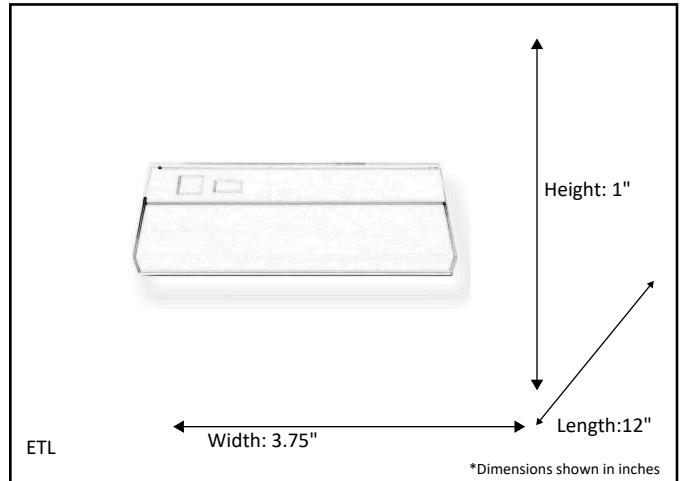

<b>Model #</b>	<b>LED-UC12-WH (8W/3000K)</b>
SKU	16713
Description	LED Under Cabinet
Finish	White
Dimensions- HxWxL <small>(Dimensions shown in inches)</small>	1" x 3.75 x 12"
Lumens	900 Lm
Wattage	8W
CCT (Kelvin)	3000K
Dimmable	Yes
Rated Life Hours	15,000

Finish: White

\* Integrated LED

**ELECTRICAL REQUIREMENTS:** Fixture requires a grounded electrical supply line of 120 volts AC.

**INSTALLATION REQUIREMENTS:** Fixture attaches to electrical junction box securely anchored in wall or ceiling.  
**All mounting hardware included.**