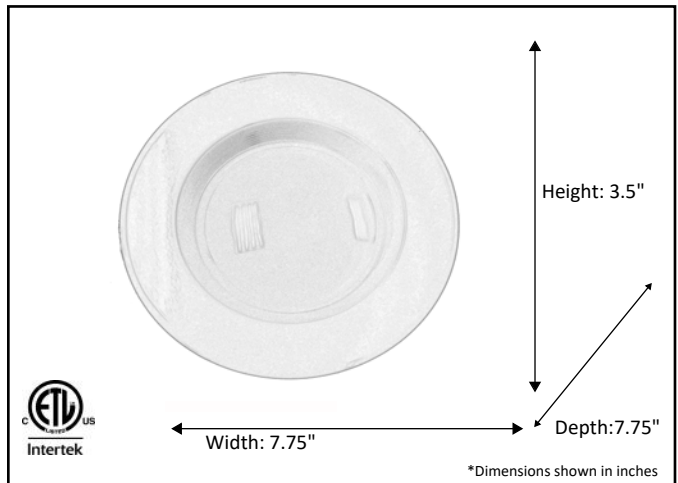

Model #	LED-RRT56-3K
SKU	19650
Description	LED Recessed Can Retrofit
Finish	White
Dimensions- HxWxD (Dimensions shown in inches)	3.5" x 7.5" x 7.5"
Lumens	900 Lm
Wattage	13W
CCT (Kelvin)	3000K
Dimmable	Yes
Rated Life Hours	15,000