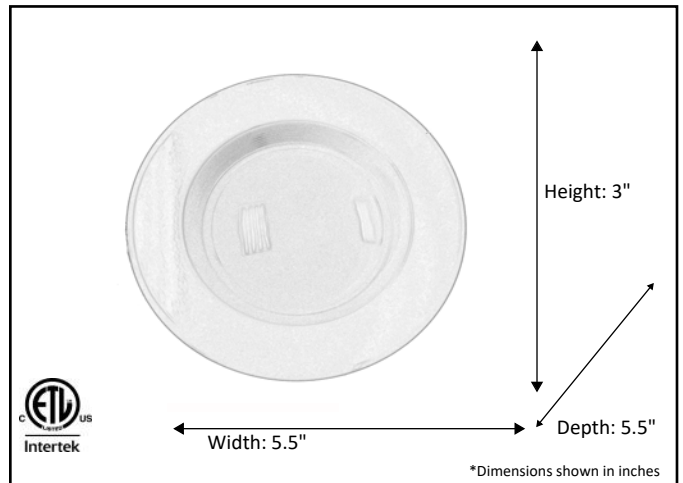

Model #	LED-RRT4-3K
SKU	19647
Description	LED Recessed Retrofit
Finish	White
Dimensions- HxWxD (Dimensions shown in inches)	3" x 5.5" x 5.5"
Lumens	850 Lm
Wattage	13W
CCT (Kelvin)	3000K
Dimmable	Yes
Rated Life Hours	15,000

Finish: White

\* Integrated LED

**ELECTRICAL REQUIREMENTS:** Fixture requires a grounded electrical supply line of 120 volts AC.

**INSTALLATION REQUIREMENTS:** Fixture attaches to electrical junction box securely anchored in wall or ceiling.  
**All mounting hardware included.**