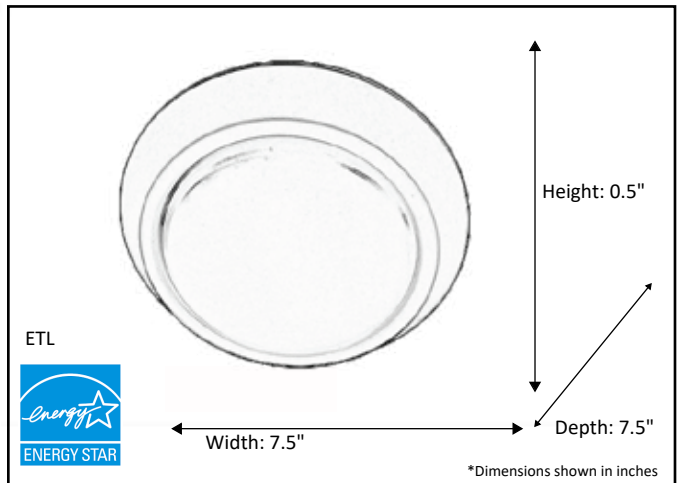

Model #	LED-DL712(AC15W/4K)
SKU	20100
Description	LED Ceiling Disk
Finish	White
Dimensions- HxWxD <small>(Dimensions shown in inches)</small>	0.5" x 7.5" x 7.5"
Lumens	1150 Lm
Wattage	15W
CCT (Kelvin)	4000K
Dimmable	Yes
Rated Life Hours	15,000