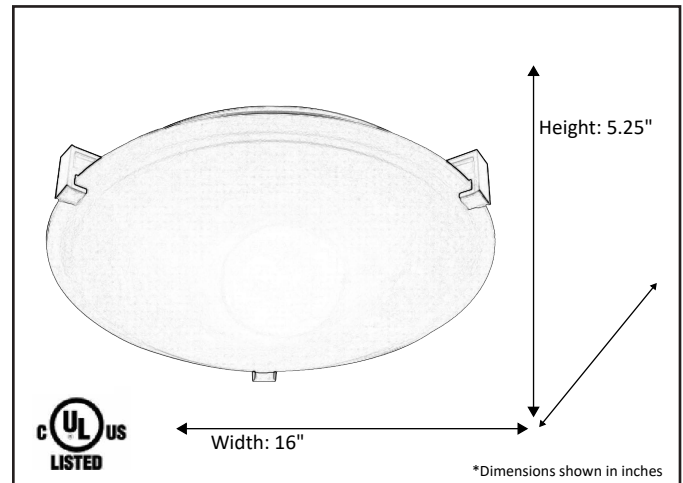

*Lamps not included