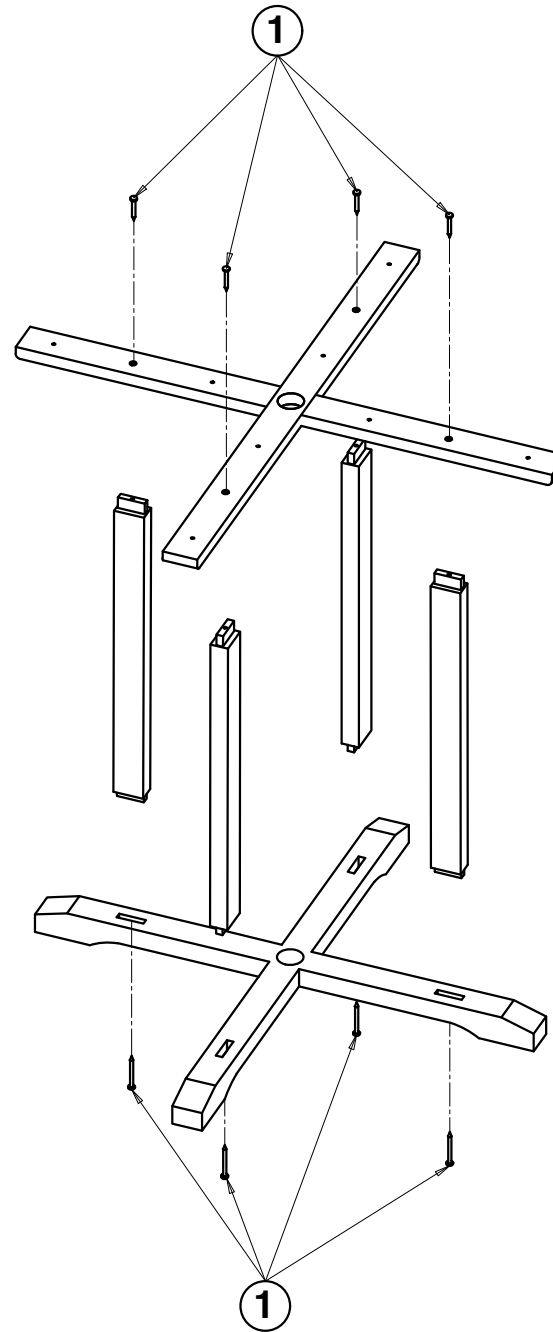

ASSEMBLY INSTRUCTION: HLT083

HARDWARE

① F - SCREW 6x60 : 08 PCS

② F - SCREW 6x40 : 08 PCS

ALLEN KEY: 2PCS

STEP 1

STEP 2