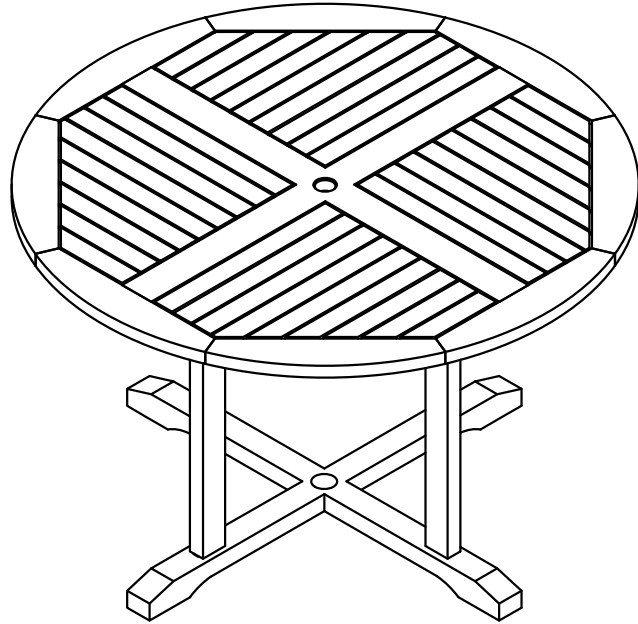

ASSEMBLY INSTRUCTION: HLT083

HARDWARE

① F - SCREW 6x60 : 08 PCS

② F - SCREW 6x40 : 08 PCS

ALLEN KEY: 2PCS

STEP 1

STEP 2