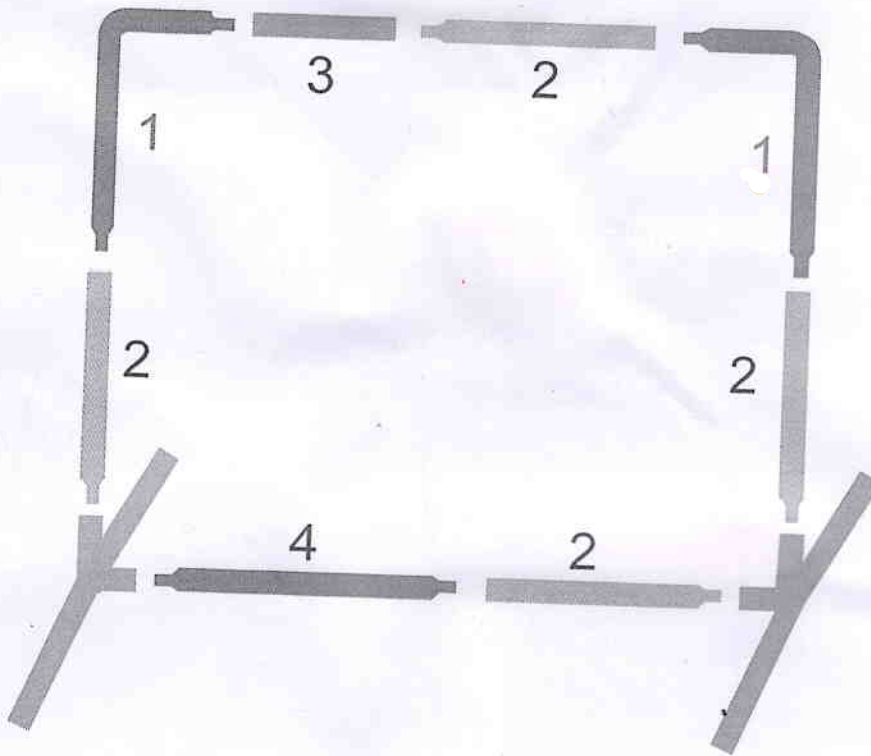

## Snap Pin L-Screen Catch Net - Sock Net

**Assembles in about 5 min.**

**ALLSPORTS**  
**Allsports US, Inc.**  
**Auburn, WA**  
**(888) 230-0494**  
**allsports-us.com**

Inspect all nets, ropes, cables, frames, and connections before each use. Do not use if any component is damaged, worn, frayed, or otherwise compromised. Use of damaged, worn, frayed, or compromised equipment may result in serious injury, including death.